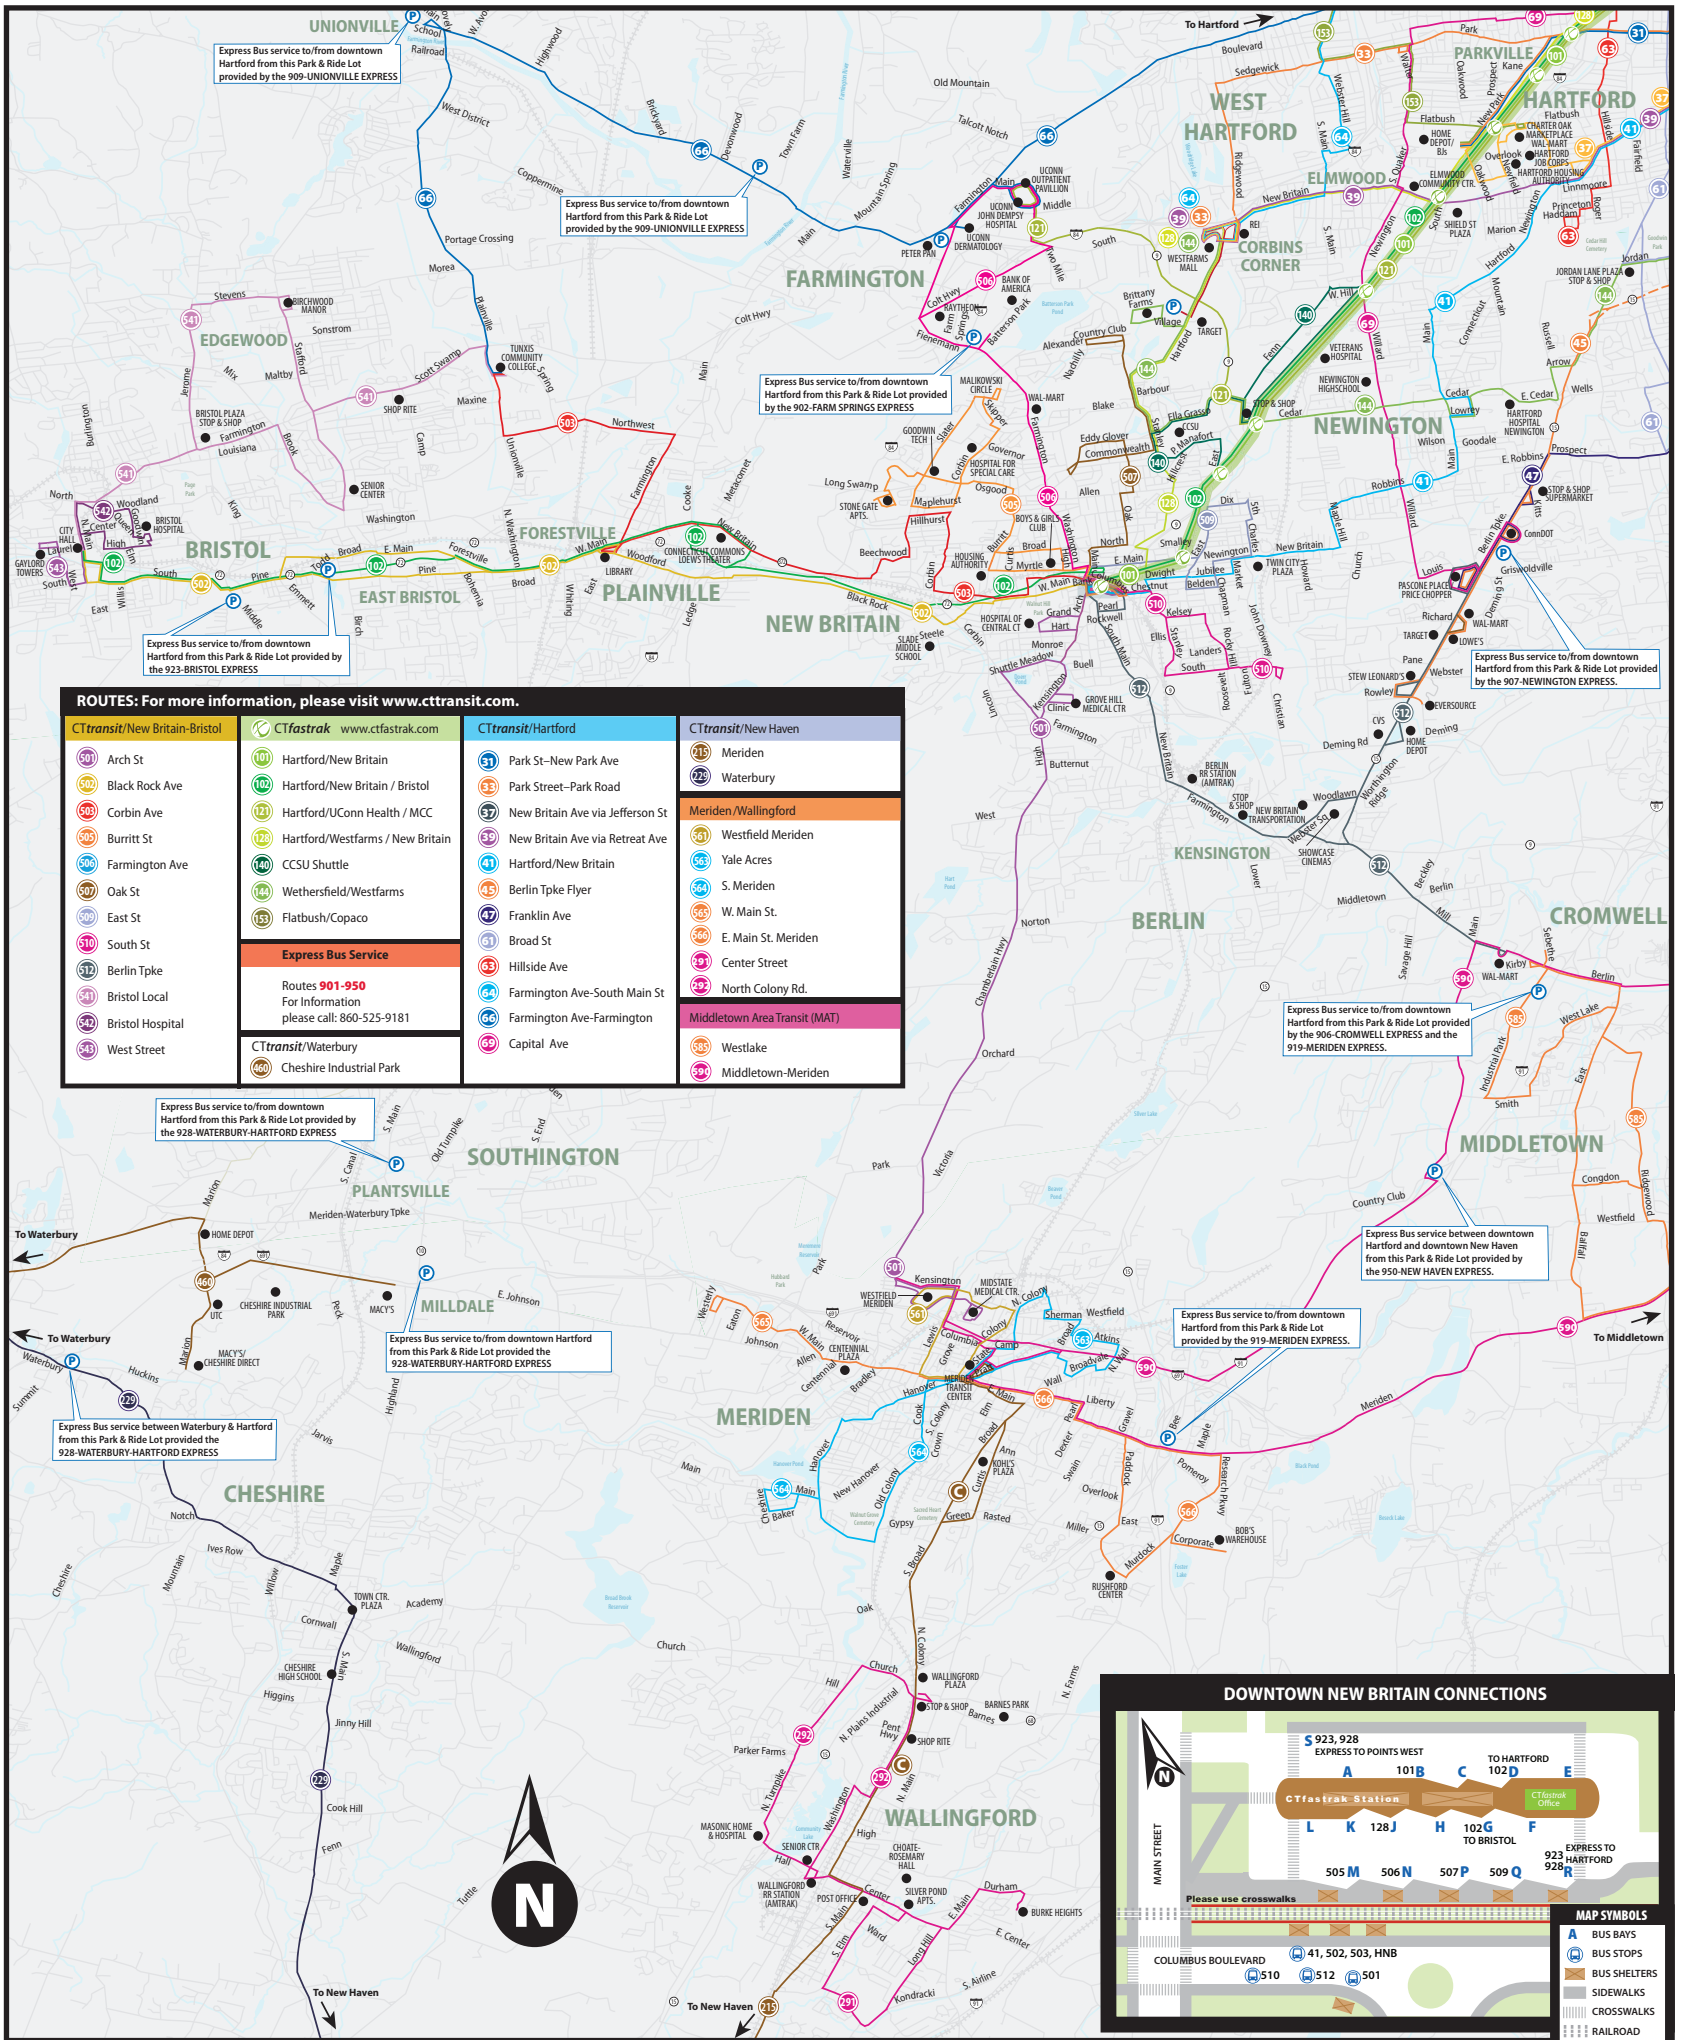

CENTRAL CONNECTICUT BUS SYSTEM MAP

ROUTES: For more information, please visit www.cttransit.com.

CTtransit/New Britain-Bristol	CTfastrak www.ctfastrak.com	CTtransit/Hartford	CTtransit/New Haven
<ul style="list-style-type: none"> 501 Arch St 502 Black Rock Ave 503 Corbin Ave 505 Burritt St 506 Farmington Ave 507 Oak St 509 East St 510 South St 512 Berlin Tpke 541 Bristol Local 542 Bristol Hospital 543 West Street 	<ul style="list-style-type: none"> 101 Hartford/New Britain 102 Hartford/New Britain / Bristol 121 Hartford/UConn Health / MCC 126 Hartford/Westfarms / New Britain 130 CCSU Shuttle 144 Wethersfield/Westfarms 153 Flatbush/Copaco <p>Express Bus Service</p> <p>Routes 901-950 For Information please call: 860-525-9181</p> <p>CTtransit/Waterbury</p> <ul style="list-style-type: none"> 600 Cheshire Industrial Park 	<ul style="list-style-type: none"> 31 Park St–New Park Ave 33 Park Street–Park Road 37 New Britain Ave via Jefferson St 38 Hartford/New Britain 41 Hartford/New Britain 45 Berlin Tpke Flyer 47 Franklin Ave 51 Broad St 53 Hillside Ave 54 Farmington Ave-South Main St 56 Farmington Ave-Farmington 59 Capital Ave 	<ul style="list-style-type: none"> 215 Meriden 22 Waterbury <p>Meriden/Wallingford</p> <ul style="list-style-type: none"> 361 Westfield Meriden 363 Yale Acres 364 S. Meriden 365 W. Main St. 366 E. Main St. Meriden 38 Center Street 39 North Colony Rd. <p>Middletown Area Transit (MAT)</p> <ul style="list-style-type: none"> 385 Westlake 390 Middletown-Meriden

DOWNTOWN NEW BRITAIN CONNECTIONS

Please use crosswalks

COLUMBUS BOULEVARD 41, 502, 503, HNB 510 512 501

MAP SYMBOLS

- A BUS BAYS
- B BUS STOPS
- C BUS SHELTERS
- D SIDEWALKS
- E CROSSWALKS
- F RAILROAD
- G FENCE