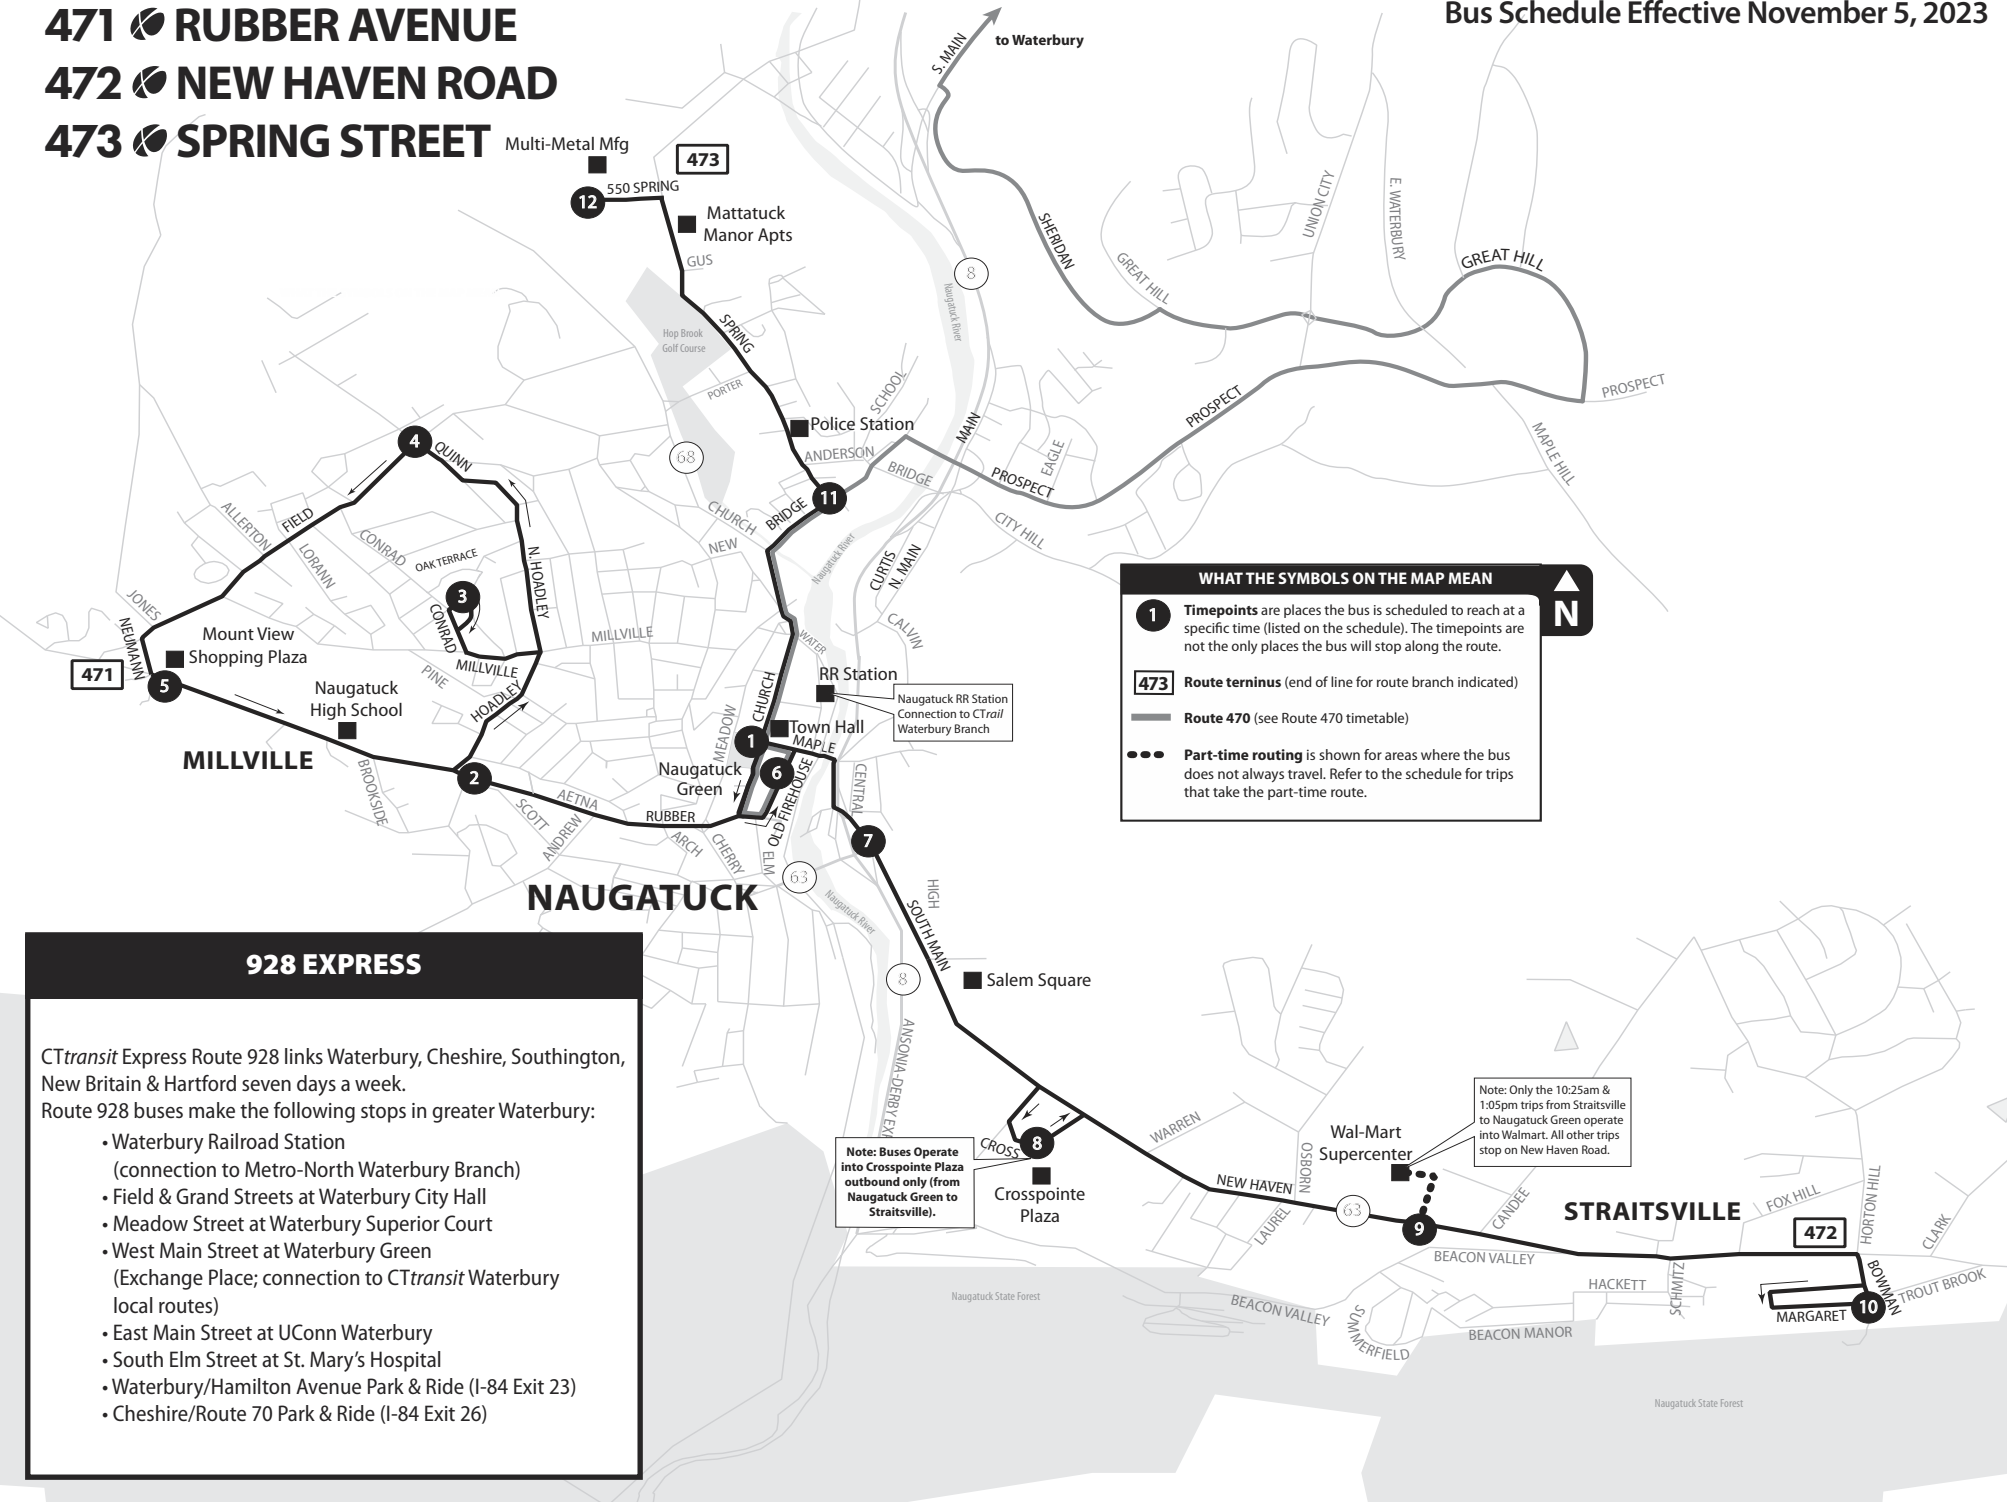

471 **RUBBER AVENUE**
472 **NEW HAVEN ROAD**
473 **SPRING STREET**

Bus Schedule Effective November 5, 2023

WHAT THE SYMBOLS ON THE MAP MEAN

- **1** Timepoints are places the bus is scheduled to reach at a specific time (listed on the schedule). The timepoints are not the only places the bus will stop along the route.
- **473** Route terminus (end of line for route branch indicated)
- Route 470 (see Route 470 timetable)
- ••• Part-time routing is shown for areas where the bus does not always travel. Refer to the schedule for trips that take the part-time route.

928 EXPRESS

CTtransit Express Route 928 links Waterbury, Cheshire, Southington, New Britain & Hartford seven days a week.
Route 928 buses make the following stops in greater Waterbury:

- Waterbury Railroad Station (connection to Metro-North Waterbury Branch)
- Field & Grand Streets at Waterbury City Hall
- Meadow Street at Waterbury Superior Court
- West Main Street at Waterbury Green (Exchange Place; connection to CTtransit Waterbury local routes)
- East Main Street at UConn Waterbury
- South Elm Street at St. Mary's Hospital
- Waterbury/Hamilton Avenue Park & Ride (I-84 Exit 23)
- Cheshire/Route 70 Park & Ride (I-84 Exit 26)

Note: Buses Operate into Crosspointe Plaza outbound only (from Naugatuck Green to Straitsville).