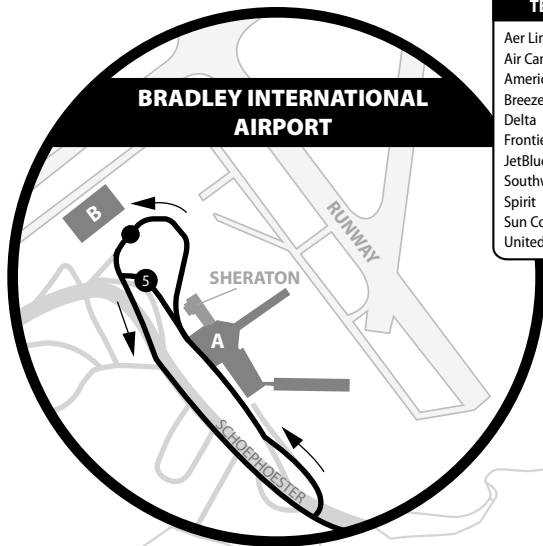

24 WINDSOR-BRADLEY INT'L AIRPORT- WINDSOR LOCKS

Bus Schedule Effective September 5, 2023

- TERMINAL A**
- Aer Lingus
 - Air Canada
 - American Airlines
 - Breeze Airways
 - Delta
 - Frontier Airlines
 - JetBlue
 - Southwest Airlines
 - Spirit
 - Sun Country Airlines
 - United Airlines

- WINDSOR LOCKS PARK & RIDE**
- CTtransit Hartford**
- 24 Windsor/Windsor Locks via Bradley Int'l Airport
 - 96 Downtown Hartford via East Windsor
 - 905 Enfield Express/Hartford Express

- POQUONOCK PARK & RIDE**
- CTtransit Hartford**
- 24 Windsor/Windsor Locks via Bradley Int'l Airport
 - 32 Windsor Avenue/ Downtown Hartford
 - 34 Kennedy Road-International Drive/ Downtown Hartford
 - 34X Kennedy Road-International Drive/ Downtown Hartford via I-91
 - 36 Day Hill Road/Downtown Hartford
 - 36X Day Hill Road/Downtown Hartford via I-91
 - 54 Downtown Hartford via Blue Hills Ave
 - 905 Enfield Express

**WINDSOR LOCKS
RAILROAD STATION**

CTtransit Hartford

- 24 Windsor/Windsor Locks
via Bradley Int'l Airport
- 96 Downtown Hartford via East Windsor

CTrail

Hartford Line

Amtrak

Hartford Line
Northeast Regional
Valley Flyer

WINDSOR RAILROAD STATION

CTtransit

- 24 Windsor/Windsor Locks
via Bradley Int'l Airport
- 32 Windsor Avenue/
Downtown Hartford
- 34 Kennedy Road-International Drive/
Downtown Hartford
- 36 Day Hill Road/Downtown Hartford