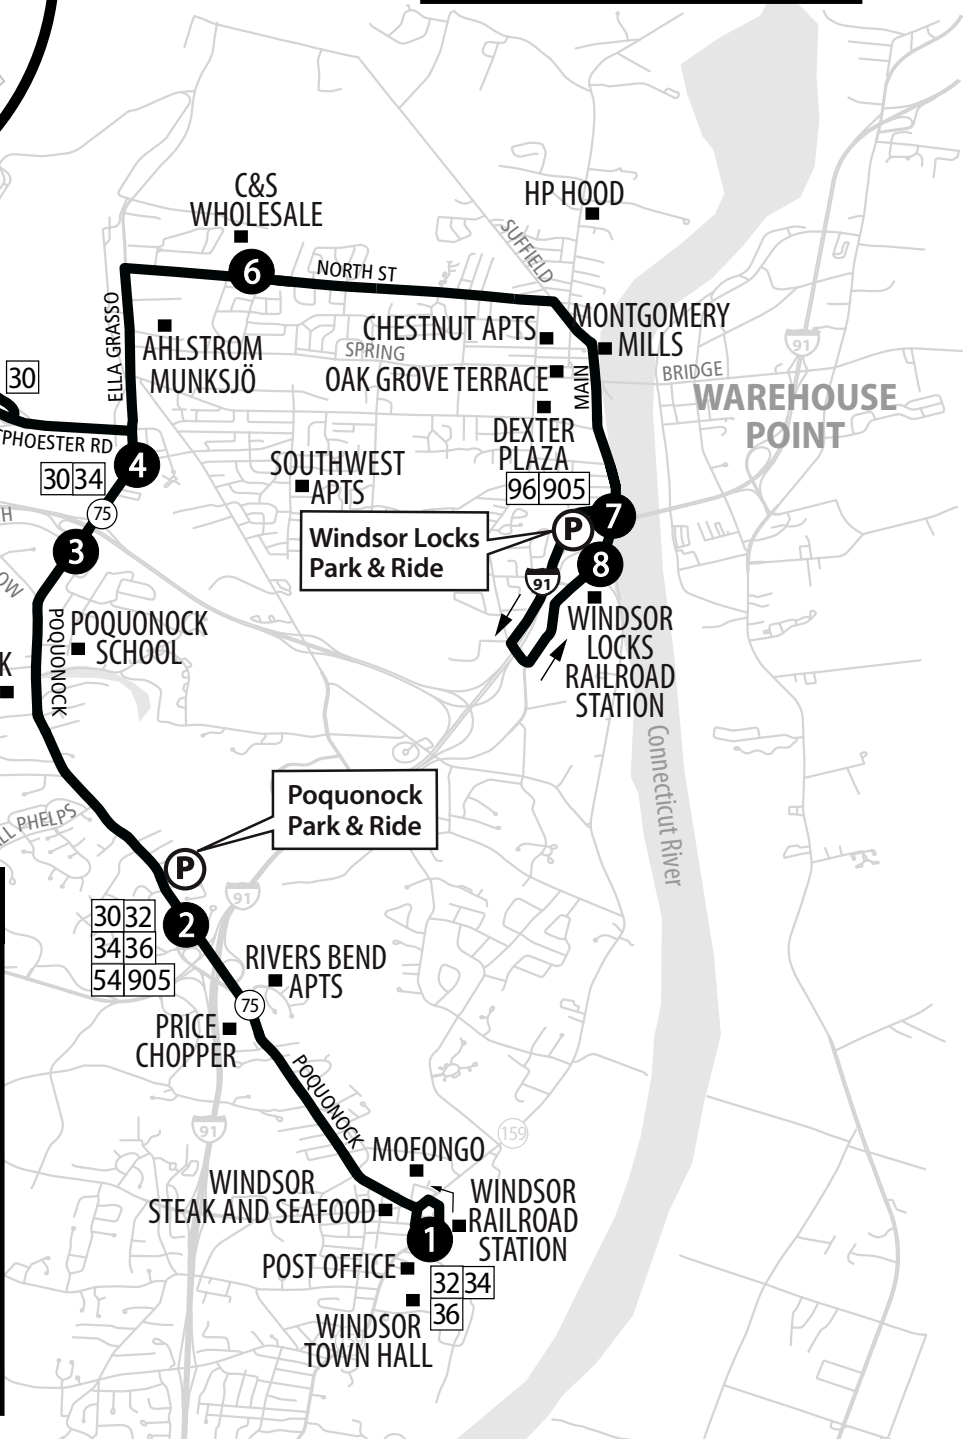

24 WINDSOR-BRADLEY INT'L AIRPORT- WINDSOR LOCKS

Bus Schedule Effective September 5, 2023

- TERMINAL A**
- Aer Lingus
 - Air Canada
 - American Airlines
 - Breeze Airways
 - Delta
 - Frontier Airlines
 - JetBlue
 - Southwest Airlines
 - Spirit
 - Sun Country Airlines
 - United Airlines

- WINDSOR LOCKS PARK & RIDE**
- CTtransit Hartford**
- 24 Windsor/Windsor Locks via Bradley Int'l Airport
 - 96 Downtown Hartford via East Windsor
 - 905 Enfield Express/Hartford Express

- POQUONOCK PARK & RIDE**
- CTtransit Hartford**
- 24 Windsor/Windsor Locks via Bradley Int'l Airport
 - 32 Windsor Avenue/ Downtown Hartford
 - 34 Kennedy Road-International Drive/ Downtown Hartford
 - 34X Kennedy Road-International Drive/ Downtown Hartford via I-91
 - 36 Day Hill Road/Downtown Hartford
 - 36X Day Hill Road/Downtown Hartford via I-91
 - 54 Downtown Hartford via Blue Hills Ave
 - 905 Enfield Express

**WINDSOR LOCKS
RAILROAD STATION**

CTtransit Hartford

- 24 Windsor/Windsor Locks
via Bradley Int'l Airport
- 96 Downtown Hartford via East Windsor

CTrail

Hartford Line

Amtrak

Hartford Line
Northeast Regional
Valley Flyer

WINDSOR RAILROAD STATION

CTtransit

- 24 Windsor/Windsor Locks
via Bradley Int'l Airport
- 32 Windsor Avenue/
Downtown Hartford
- 34 Kennedy Road-International Drive/
Downtown Hartford
- 36 Day Hill Road/Downtown Hartford