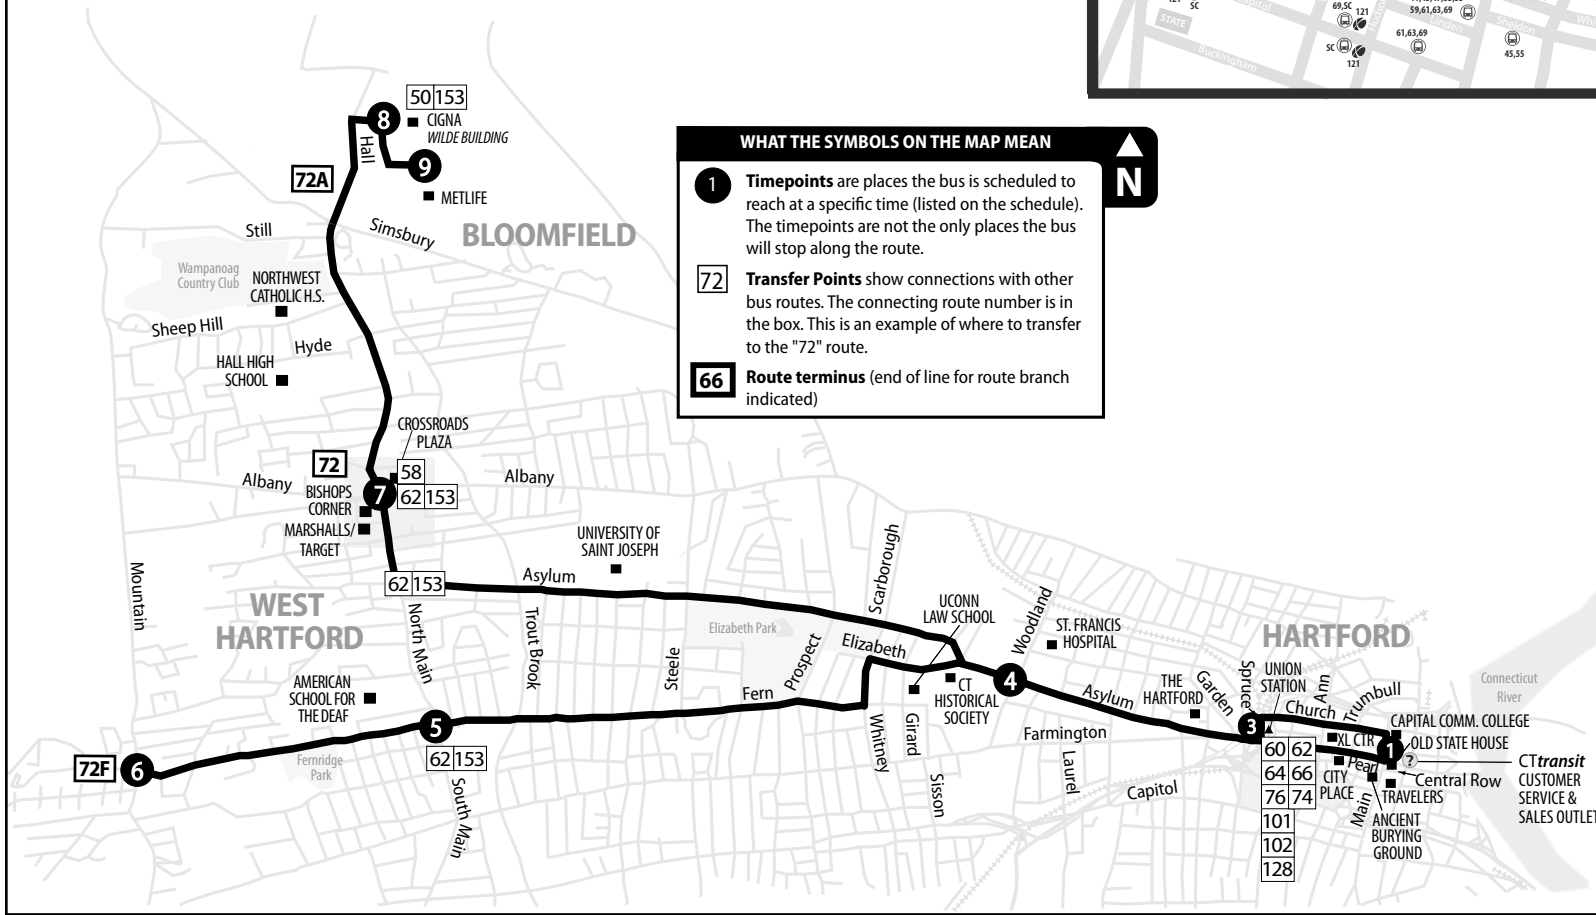

72 ASYLUM AVENUE

- 72 Bishops Corner
- 72A CIGNA-MetLife
- 72F Fern Street

Bus Schedule Effective March 12, 2023

DOWNTOWN HARTFORD

Connecting Routes

TRANSFER POLICY

Free transfers are valid for unlimited rides on local CTtransit & CTfastrak buses, going in any direction, for two hours from time issued, until printed time and date of expiration. A transfer is issued at the time the fare is paid upon boarding.

Transfer is free from an express bus to a local bus. To transfer from a local bus to an express bus, the local fare is deducted from the express cash fare.

KEY

- TICKET VENDING MACHINE
- CTtransit CUSTOMER SERVICE & SALES OUTLET
- FREE DASH SHUTTLE BUS STOP
7am-7pm Weekdays
- LOCAL OR EXPRESS BUS STOP
- CTfastrak BUS STOP

WHAT THE SYMBOLS ON THE MAP MEAN

1 **Timepoints** are places the bus is scheduled to reach at a specific time (listed on the schedule). The timepoints are not the only places the bus will stop along the route.

72 **Transfer Points** show connections with other bus routes. The connecting route number is in the box. This is an example of where to transfer to the "72" route.

66 **Route terminus** (end of line for route branch indicated)