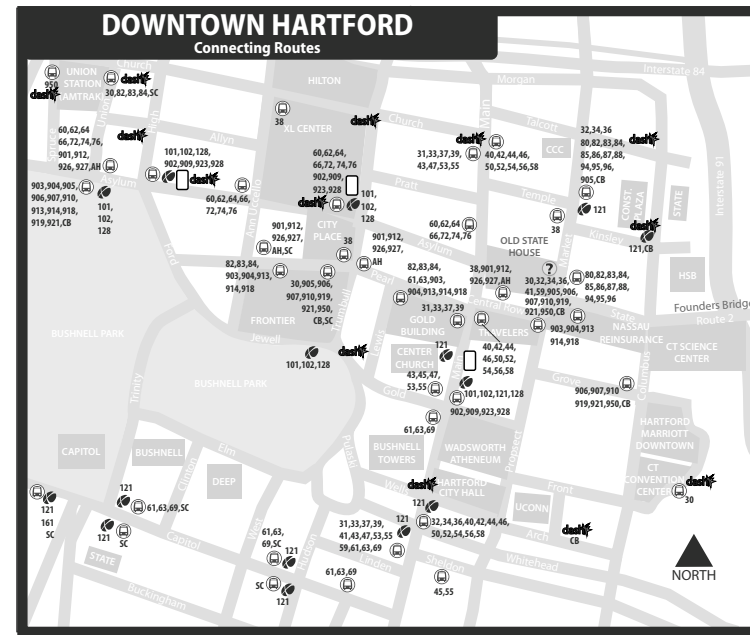

87 BREWER STREET

Bus Schedule Effective March 12, 2023

- 87F Forest & Oak
- 87G Goodwin College
- 87H Hills & Oak
- 87 Founders Plaza

KEY

- TICKET VENDING MACHINE
- CTtransit CUSTOMER SERVICE & SALES OUTLET
- FREE DASH SHUTTLE BUS STOP
  7am-7pm Weekdays
- LOCAL OR EXPRESS BUS STOP
- CTfastrak BUS STOP