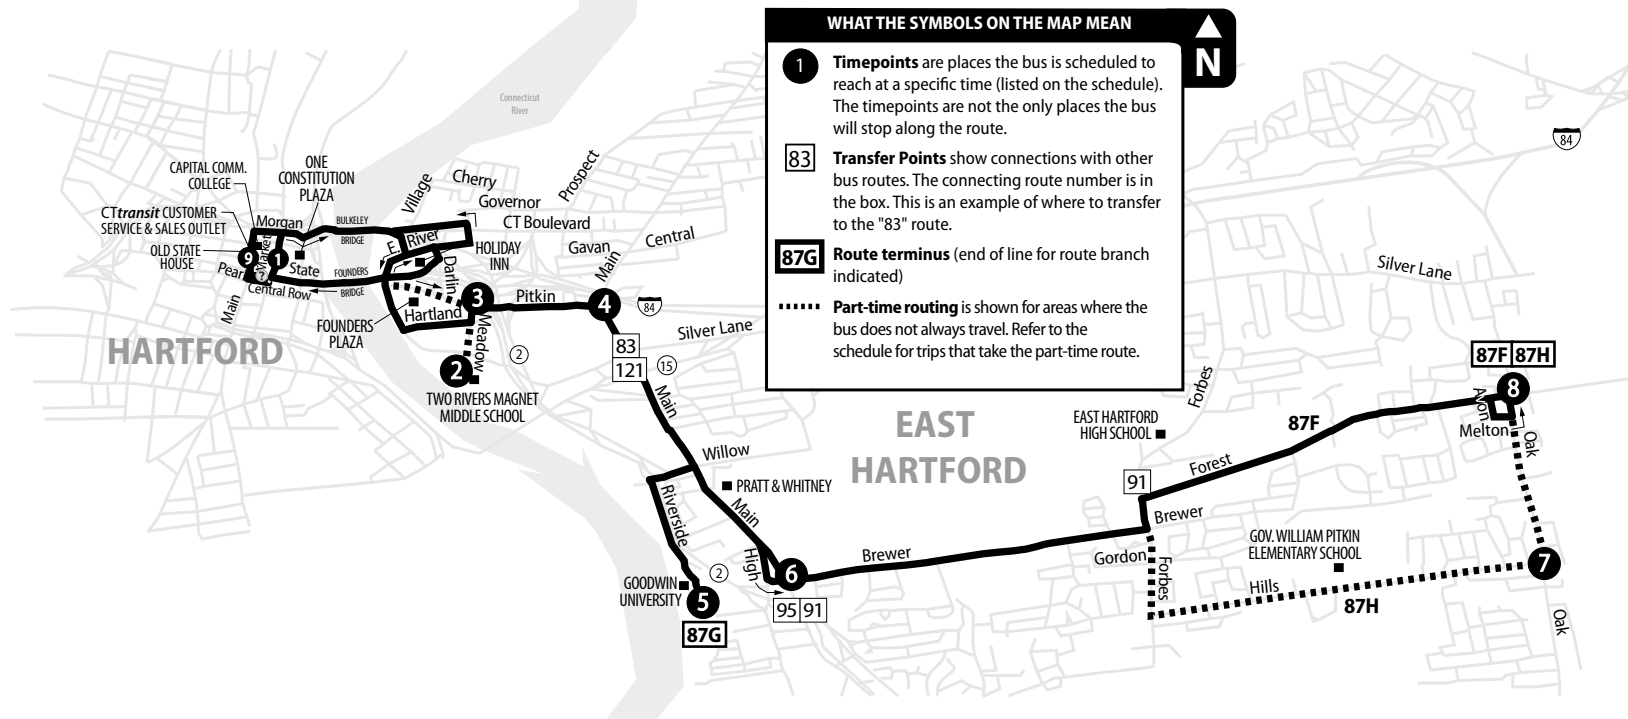

WHAT THE SYMBOLS ON THE MAP MEAN

- **1** Timepoints are places the bus is scheduled to reach at a specific time (listed on the schedule). The timepoints are not the only places the bus will stop along the route.
- **83** Transfer Points show connections with other bus routes. The connecting route number is in the box. This is an example of where to transfer to the "83" route.
- **87G** Route terminus (end of line for route branch indicated)
- ..... Part-time routing is shown for areas where the bus does not always travel. Refer to the schedule for trips that take the part-time route.