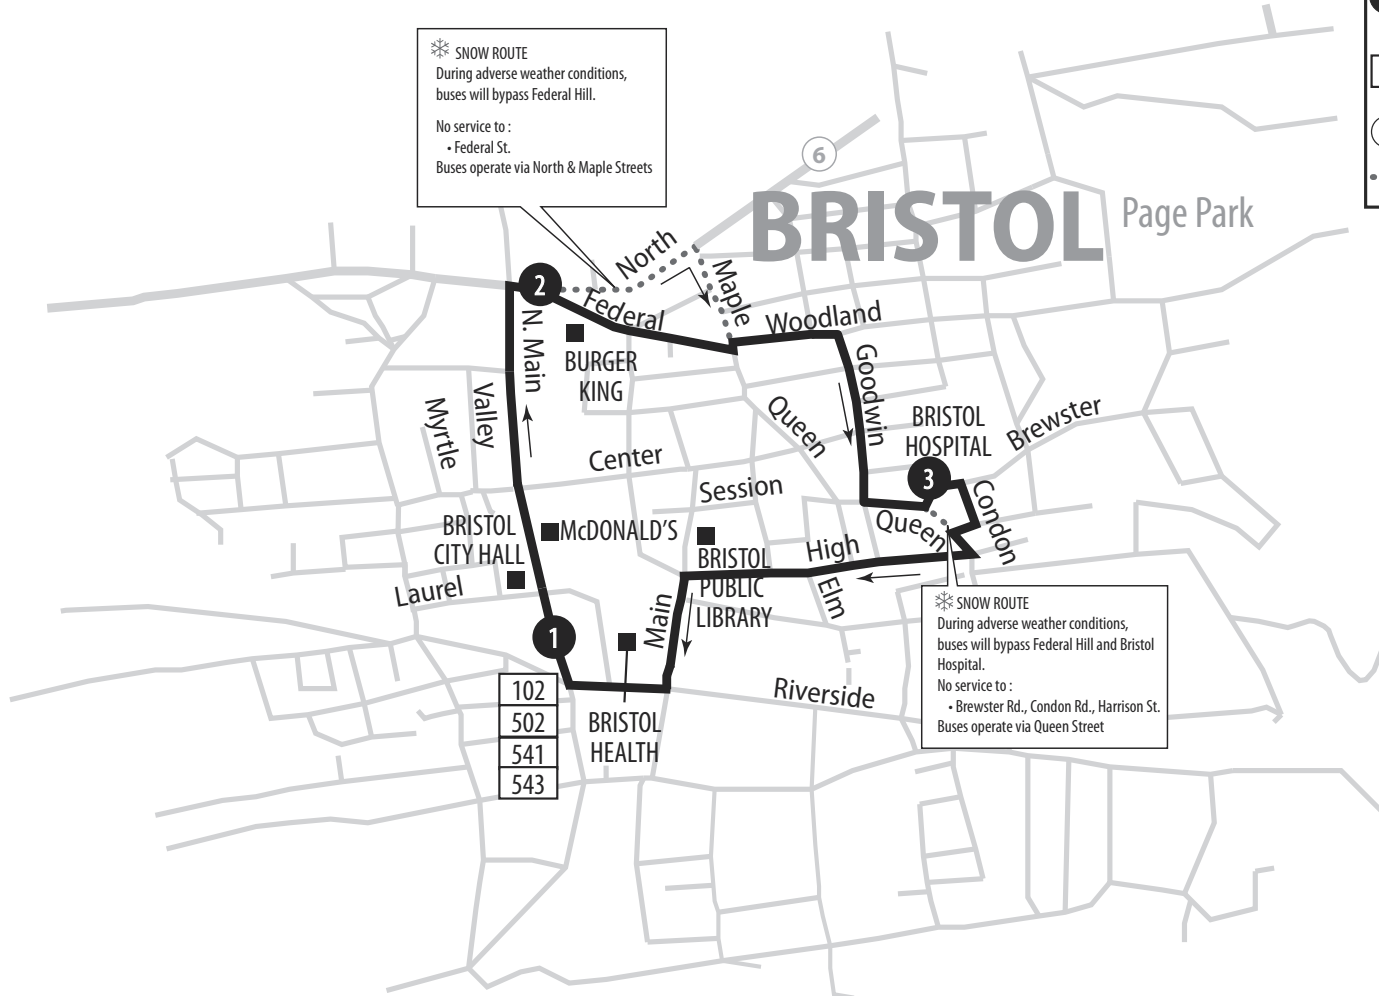

❄️ SNOW ROUTE
 During adverse weather conditions, buses will bypass Federal Hill.
 No service to :
 • Federal St.
 Buses operate via North & Maple Streets

WHAT THE SYMBOLS ON THE MAP MEAN

1 Timepoints are places the bus is scheduled to reach at a specific time (listed on the schedule). The timepoints are not the only places the bus will stop along the route.

102 Transfer Points show connections with other bus routes. The connecting route number is in the box. This is an example of where to transfer to the 102 route.

P Park & Ride Lots offer free parking.

..... Snow Route during adverse weather conditions. ❄️