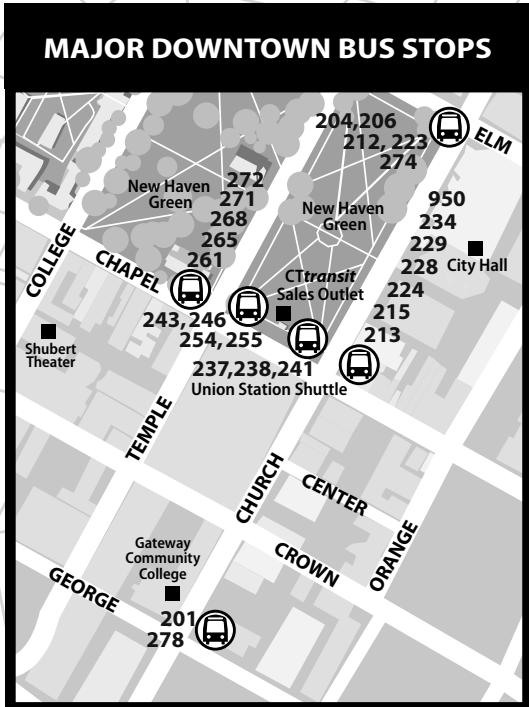

278 NEW HAVEN CONNECTOR DOWNTOWN LOOP

Bus Schedule Updated July 2023

WHAT THE SYMBOLS ON THE MAP MEAN

- New Haven Connector Downtown Loop A.M. routing
- New Haven Connector Downtown Loop P.M. routing
- FREE! Union Station Shuttle

1 Timepoints are places the bus is scheduled to reach at a specific time (listed on the schedule). The timepoints are not the only places the bus will stop along the route.

••• Part-time routing is shown for areas where the bus does not always travel. Refer to the schedule for trips that take the part-time route.