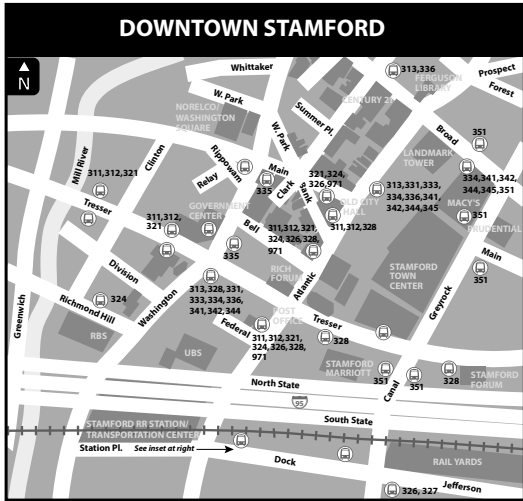

# 328 COVE ROAD

328 Cove Island Park

Bus Schedule Effective November 5, 2023

- 351 Stamford Connector: Downtown Loop
- 355 UCONN Stamford Connector
- 971 I-BUS Express: Stamford/White Plains Greyhound to NYC/Boston
- 311 Port Chester
- 312 West Main Street
- 341 Norwalk
- 342 East Main Street
- 344 Glenbrook Road
- 345 CT State Norwalk
- 327 Shippan Avenue
- 313 West Broad Street
- 321 West Avenue
- 324 Fairfield Avenue
- 326 Pacific Street
- 328 Cove Road
- 331 High Ridge Road
- 333 Newfield Avenue
- 334 Hope Street
- 335 Washington Boulevard
- 336 Long Ridge Road

## RAILROAD CONNECTIONS

**Stamford Transportation Center**  
 CTrail New Haven Line (Metro-North)  
 CTrail Shore Line East  
 Amtrak

---

**For train schedule & fare information:**

CTrail New Haven Line  
 877-690-5114 • [www.mta.info/mnr](http://www.mta.info/mnr)

CTrail Shore Line East  
 877-CT-RIDES • [www.shorelineeast.com](http://www.shorelineeast.com)

Amtrak  
 800-USA-RAIL • [www.mta.info/mnr](http://www.mta.info/mnr)

## WHAT THE SYMBOLS ON THE MAP MEAN

- 1** **Timepoints** are places the bus is scheduled to reach at a specific time (listed on the schedule). The timepoints are not the only places the bus will stop along the route.
- 326** **Transfer Points** show connections with other bus routes. The connecting route number is in the box. This is an example of where to transfer to the "326" route.
- **Part-time routing** is shown for areas where the bus does not always travel. Refer to the schedule for trips that take the part-time route.
- 328** **Terminus** shows the last stop for a branch of this bus route.