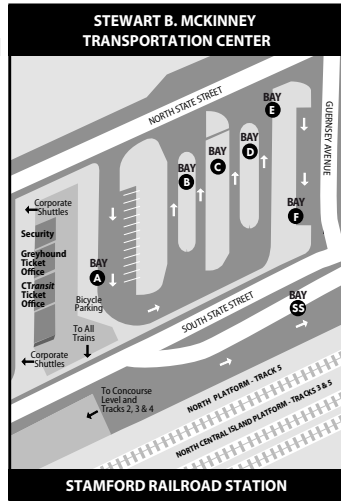

# 328 COVE ROAD

328 Cove Island Park

Bus Schedule Effective November 5, 2023

- 351 Stamford Connector: Downtown Loop
- 355 UCONN Stamford Connector
- 971 I-BUS Express: Stamford/White Plains Greyhound to NYC/Boston
- 311 Port Chester
- 312 West Main Street
- 341 Norwalk
- 342 East Main Street
- 344 Glenbrook Road
- 345 CT State Norwalk
- 327 Shippan Avenue
- 313 West Broad Street
- 321 West Avenue
- 324 Fairfield Avenue
- 326 Pacific Street
- 328 Cove Road
- 331 High Ridge Road
- 333 Newfield Avenue
- 334 Hope Street
- 335 Washington Boulevard
- 336 Long Ridge Road

## RAILROAD CONNECTIONS

**Stamford Transportation Center**  
 CTrail New Haven Line (Metro-North)  
 CTrail Shore Line East  
 Amtrak

---

**For train schedule & fare information:**

CTrail New Haven Line  
 877-690-5114 • [www.mta.info/mnr](http://www.mta.info/mnr)

CTrail Shore Line East  
 877-CT-RIDES • [www.shorelineeast.com](http://www.shorelineeast.com)

Amtrak  
 800-USA-RAIL • [www.mta.info/mnr](http://www.mta.info/mnr)

## WHAT THE SYMBOLS ON THE MAP MEAN

- 1** **Timepoints** are places the bus is scheduled to reach at a specific time (listed on the schedule). The timepoints are not the only places the bus will stop along the route.
- 326** **Transfer Points** show connections with other bus routes. The connecting route number is in the box. This is an example of where to transfer to the "326" route.
- **Part-time routing** is shown for areas where the bus does not always travel. Refer to the schedule for trips that take the part-time route.
- 328** **Terminus** shows the last stop for a branch of this bus route.