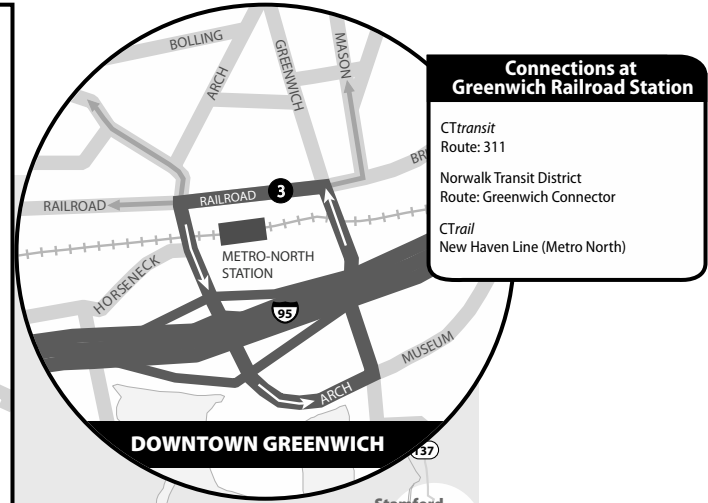

# 971 I-Bus EXPRESS - STAMFORD/WHITE PLAINS

Bus Schedule Effective August 1, 2019

ZONES TRAVELED	ONE-WAY FARE
Between Zones S & T	2 Zones Express (\$3.20)
Within Zone S	2 Zones Express (\$3.20)

(No local travel in Zone T)

**LEGEND**

- 3 TIMEPOINT
- I-BUS STOPS

North arrow pointing up.