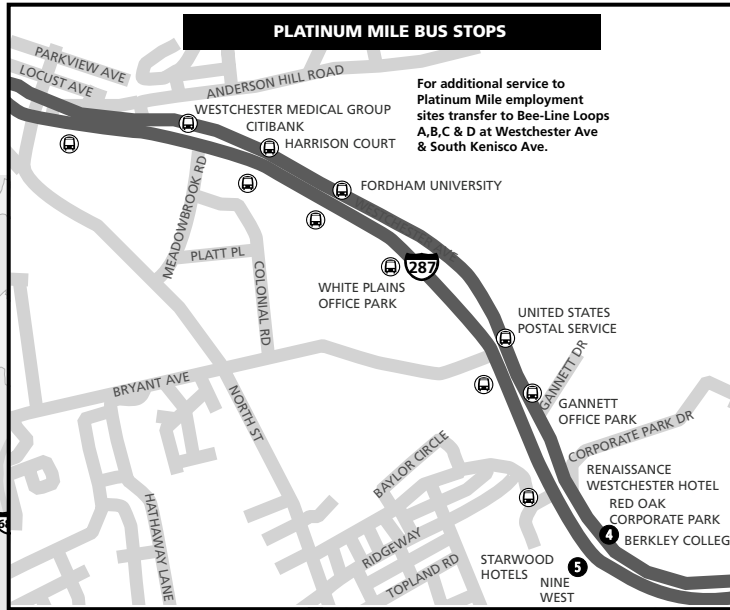

# 971 I-Bus EXPRESS - STAMFORD/WHITE PLAINS

Bus Schedule Effective August 1, 2019

ZONES TRAVELED	ONE-WAY FARE
Between Zones S & T	2 Zones Express (\$3.20)
Within Zone S	2 Zones Express (\$3.20)

(No local travel in Zone T)

**LEGEND**

- 3 TIMEPOINT
- I-BUS STOPS

North arrow pointing up.