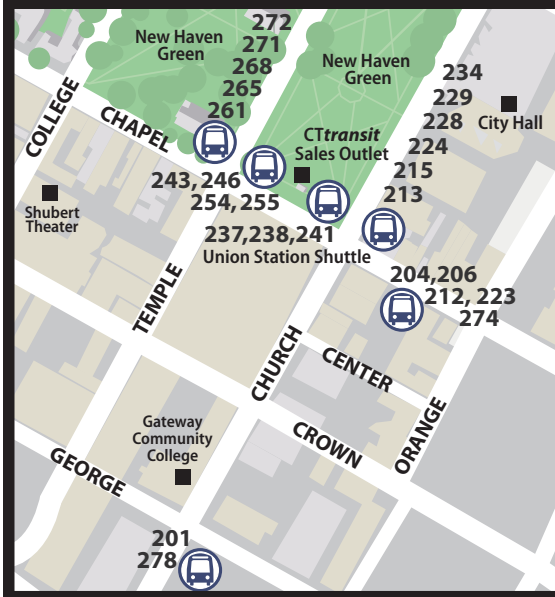

MAJOR DOWNTOWN BUS STOPS

Coastal Link
Milford Transit District
203-874-4507
www.milfordtransit.com

GBT
203-333-3031
www.gogbt.com

Norwalk Transit
203-852-0000
www.norwalktransit.com