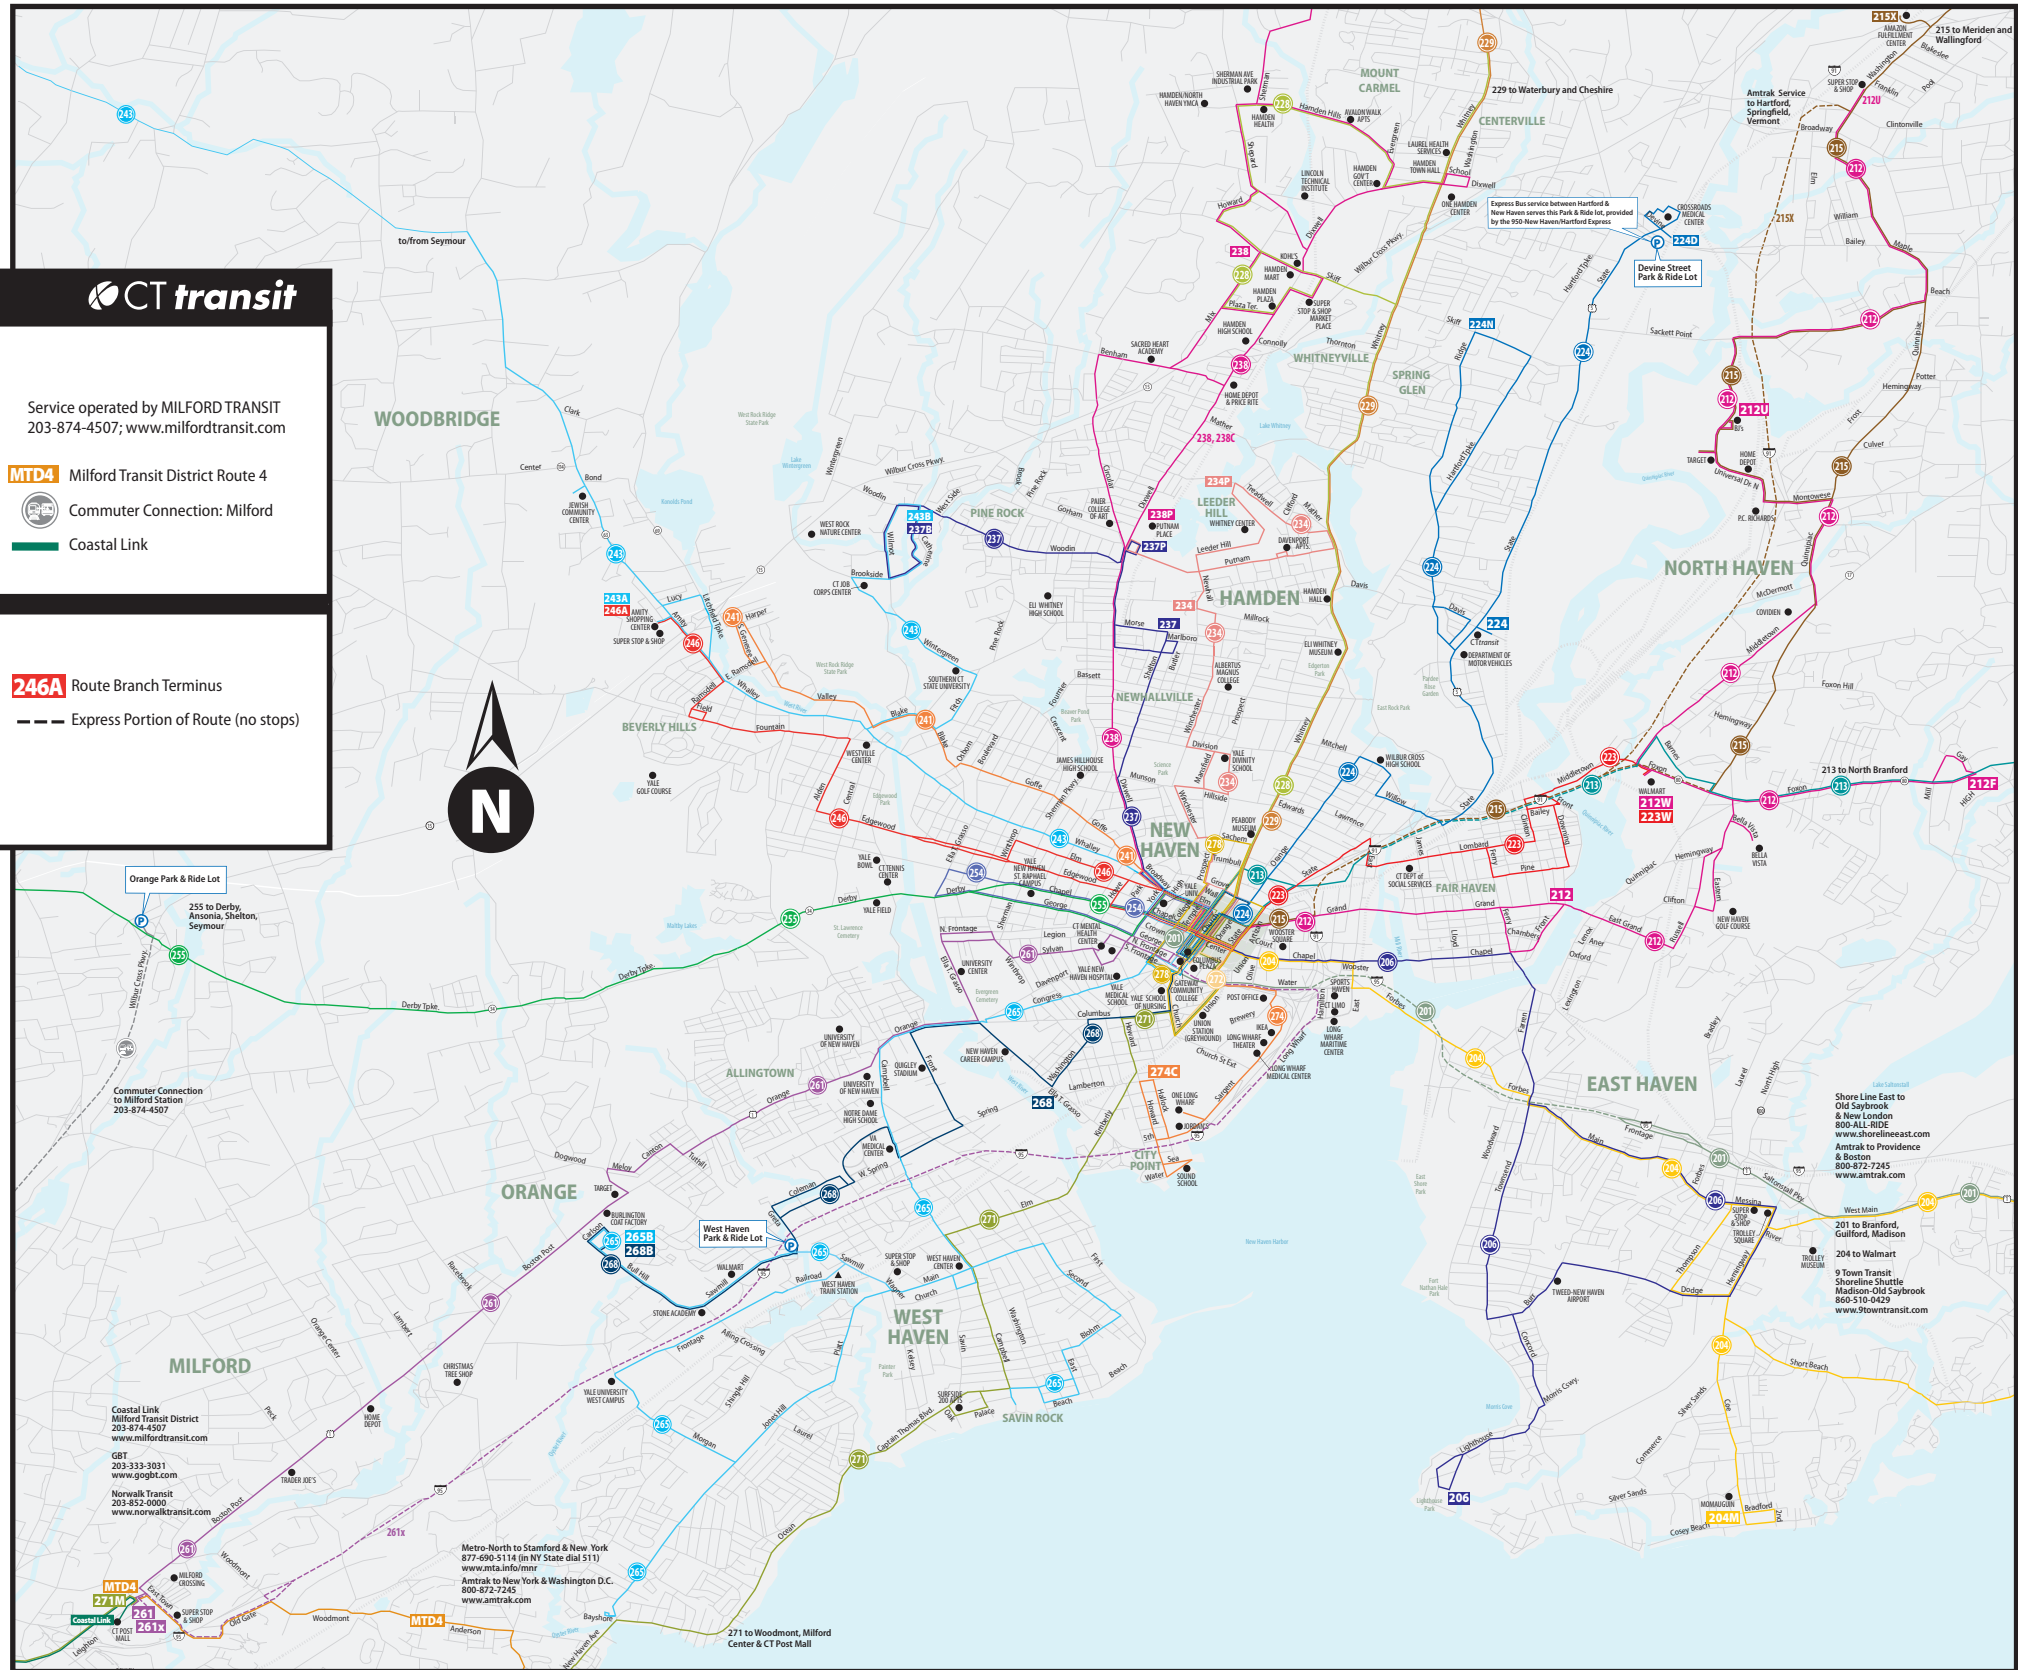

NEW HAVEN METRO AREA BUS SYSTEM MAP

ROUTE KEY

Service operated by **CTtransit**, New Haven
203-624-0151 • www.cttransit.com

201 New Haven/Madison	241 Goffe Street
204 East Haven	243 Whalley Avenue
206 East Chapel Street	246 Edgewood Avenue
212 Grand Avenue	254 West Chapel Street
213 New Haven/North Branford	255 Ansonia-Seymour
215 New Haven/Wallingford/Meriden	261 Boston Post Road
223 Lombard Street	265 Congress Avenue
224 State Street	268 Washington Avenue
228 Whitney Avenue	271 Kimberly Avenue
229 New Haven/Waterbury	272 Union Avenue
234 Winchester Avenue	274 Sargent Drive
237 Shelton Avenue	278 Connector Downtown Loop
238 Dixwell Avenue	

Service operated by **MILFORD TRANSIT**
203-874-4507; www.milfordtransit.com

MTD4 Milford Transit District Route 4

Commuter Connection: Milford

Coastal Link

246A Route Branch Terminus

Express Portion of Route (no stops)