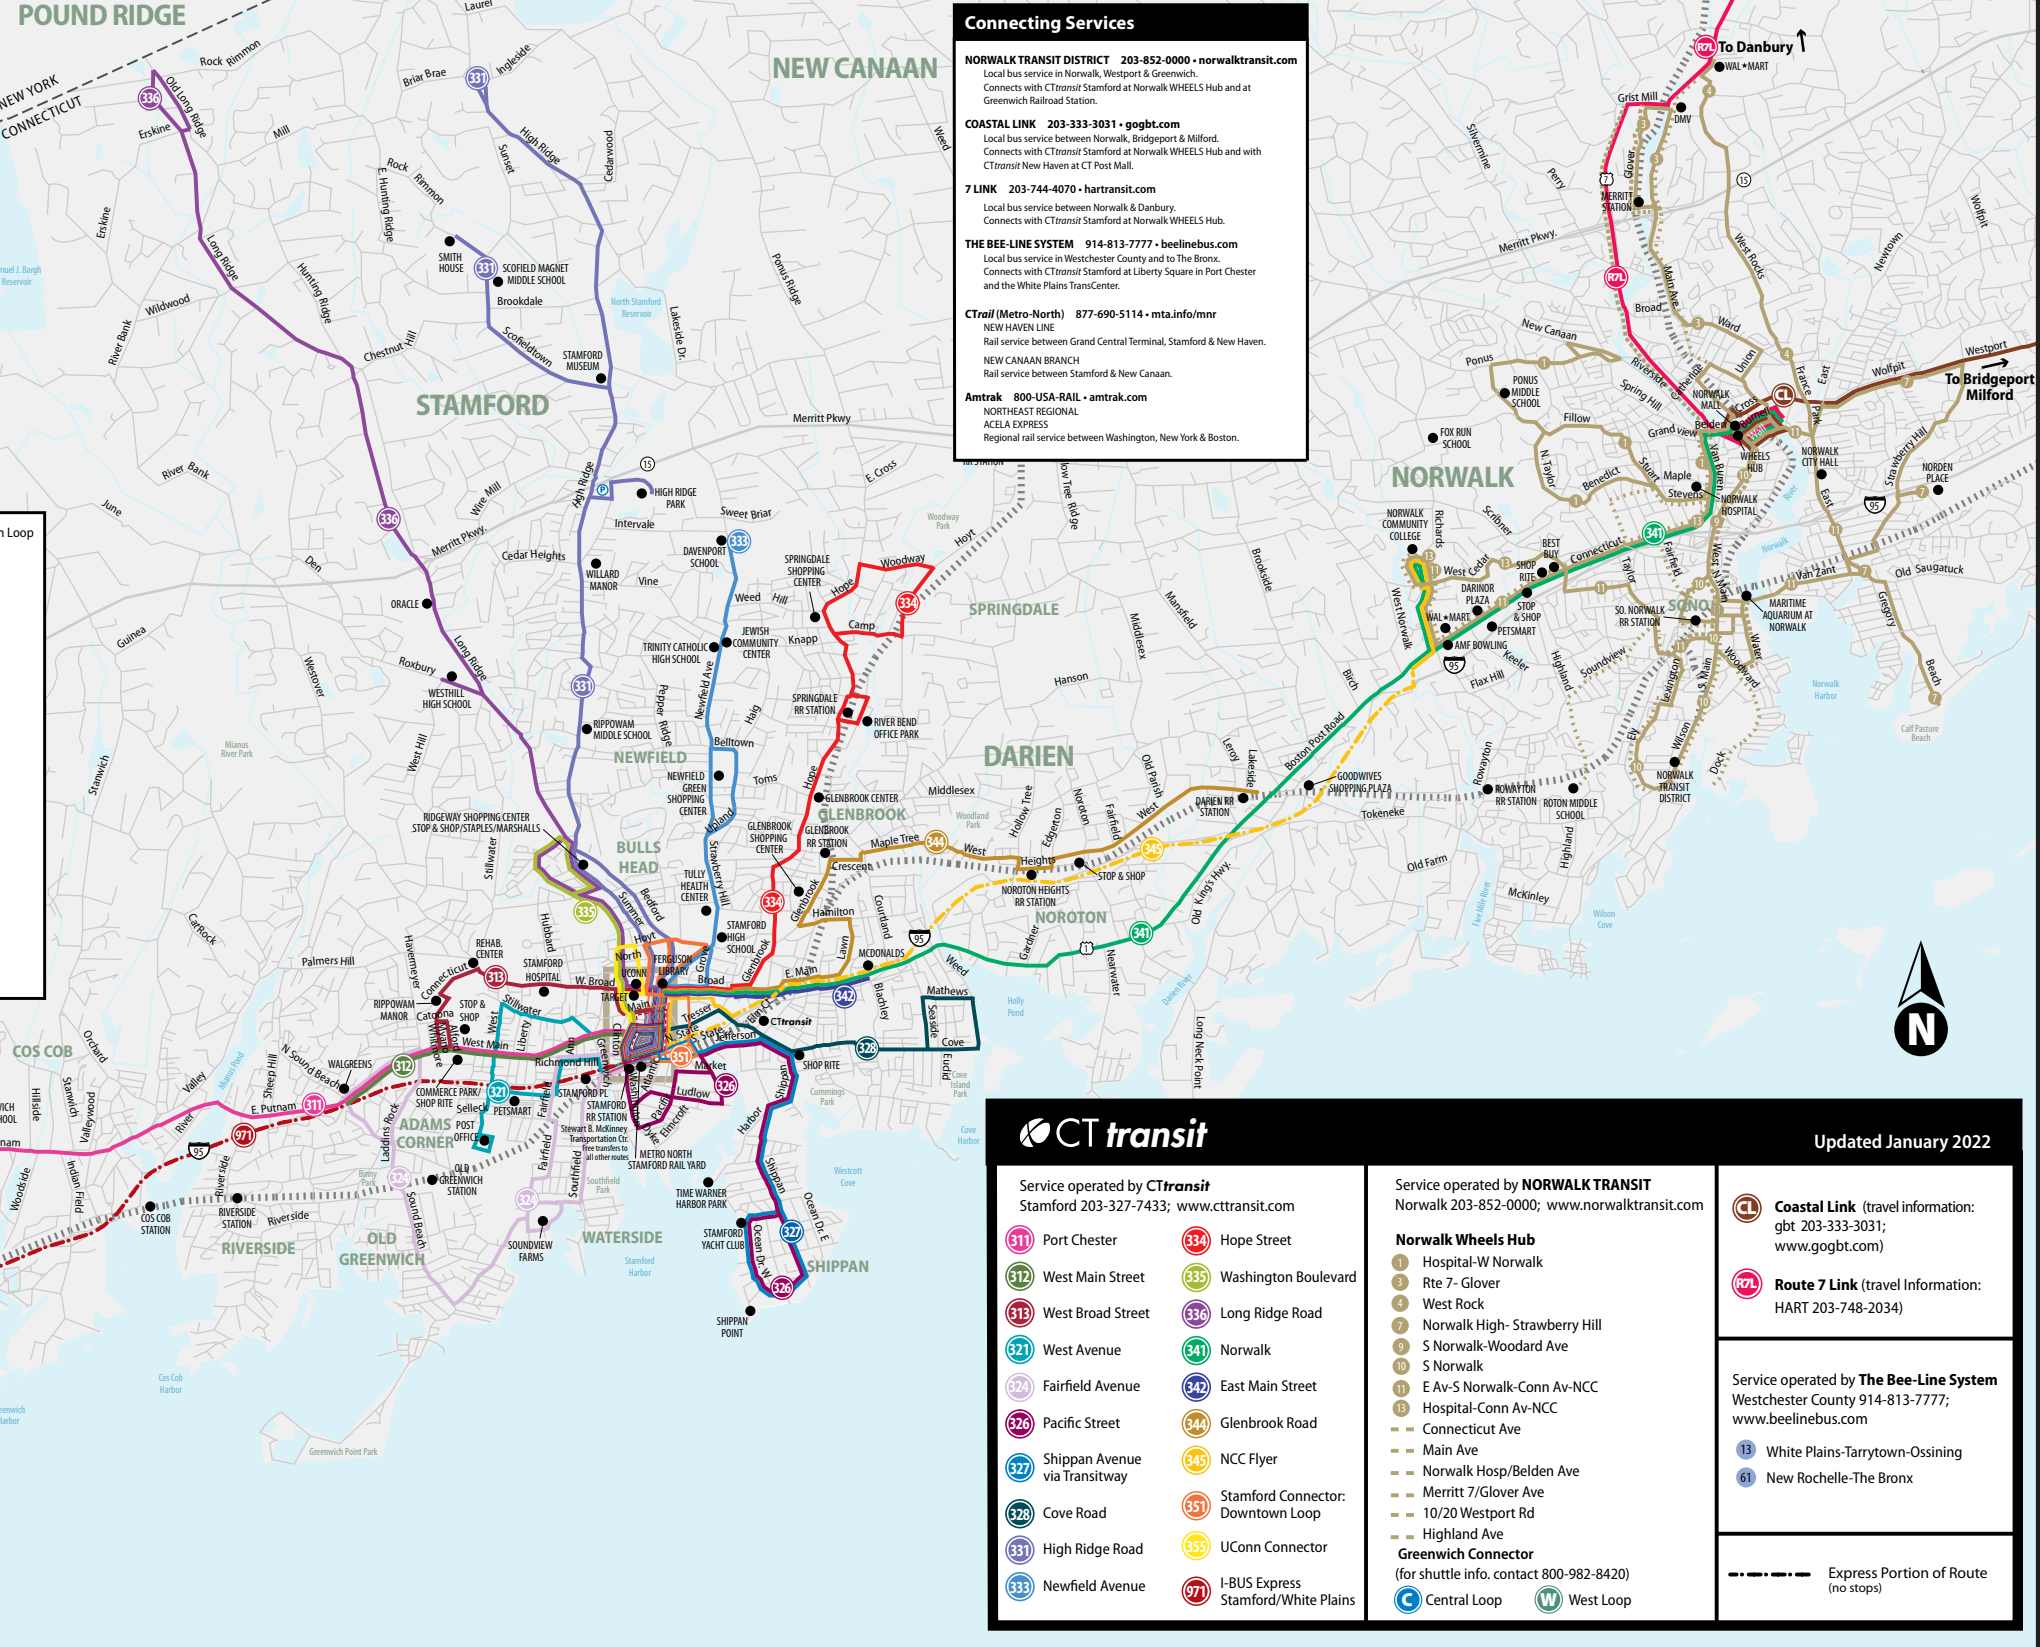

- 351** Stamford Connector: Downtown Loop
- 355** UConn Stamford Connector
- 971** I-BUS Express: Stamford/White Plains Greyhound to NYC/Boston
- 313** West Broad Street
- 321** West Avenue
- 324** Fairfield Avenue
- 326** Pacific Street
- 328** Cove Road
- 331** High Ridge Road
- 333** Newfield Avenue
- 334** Hope Street
- 335** Washington Boulevard
- 336** Long Ridge Road
- 311** Port Chester
- 312** West Main Street
- 341** Norwalk
- 342** East Main Street
- 344** Glenbrook Road
- 345** NCC Flyer
- 327** Shippan Avenue

CT transit Updated January 2022

Service operated by **CTtransit**
Stamford 203-327-7433; www.cttransit.com

- 311** Port Chester
- 312** West Main Street
- 313** West Broad Street
- 321** West Avenue
- 324** Fairfield Avenue
- 326** Pacific Street
- 327** Shippan Avenue via Transitway
- 328** Cove Road
- 331** High Ridge Road
- 333** Newfield Avenue
- 334** Hope Street
- 335** Washington Boulevard
- 336** Long Ridge Road
- 341** Norwalk
- 342** East Main Street
- 344** Glenbrook Road
- 345** NCC Flyer
- 351** Stamford Connector: Downtown Loop
- 355** UConn Connector
- 971** I-BUS Express Stamford/White Plains

Service operated by **NORWALK TRANSIT**
Norwalk 203-852-0000; www.norwalktransit.com

Norwalk Wheels Hub

- 1** Hospital-W Norwalk
- 3** Rte 7- Glover
- 4** West Rock
- 7** Norwalk High- Strawberry Hill
- 9** S Norwalk-Woodard Ave
- 10** S Norwalk
- 11** E Av-S Norwalk-Conn Av-NCC
- 13** Hospital-Conn Av-NCC
- Connecticut Ave
- Main Ave
- Norwalk Hosp/Belden Ave
- Merritt 7/Glover Ave
- 10/20 Westport Rd
- Highland Ave

Greenwich Connector
(for shuttle info, contact 800-982-8420)

- C** Central Loop
- W** West Loop

Coastal Link (travel information: gbt 203-333-3031; www.gogbt.com)

Route 7 Link (travel information: HART 203-748-2034)