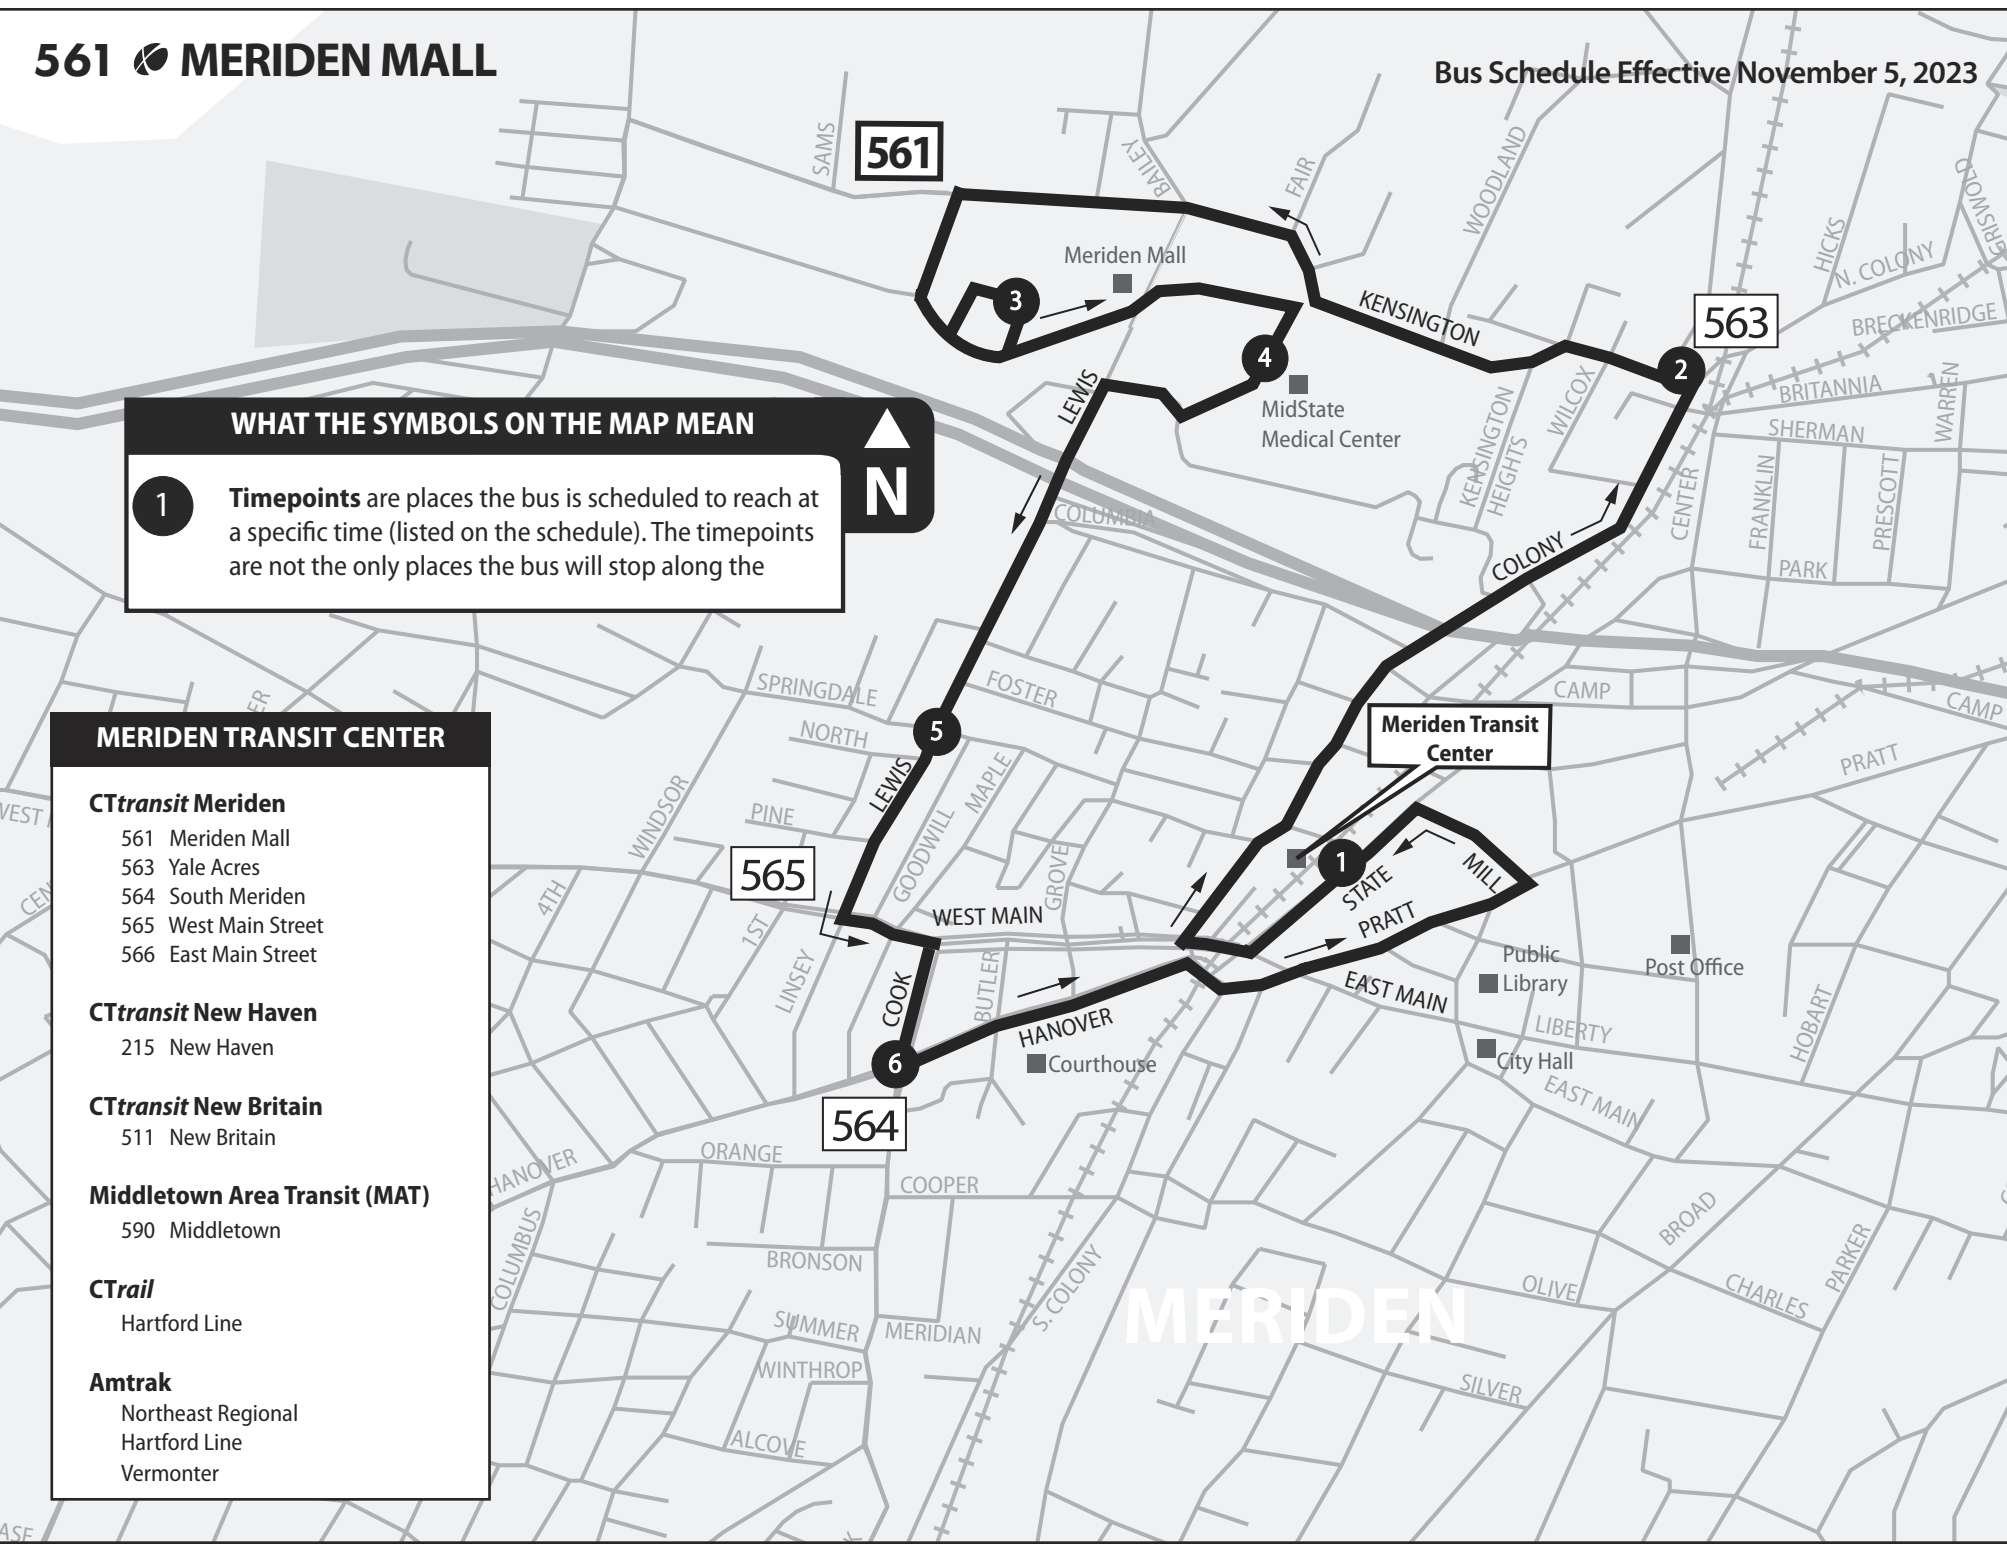

**WHAT THE SYMBOLS ON THE MAP MEAN**

**1** **Timepoints** are places the bus is scheduled to reach at a specific time (listed on the schedule). The timepoints are not the only places the bus will stop along the

**MERIDEN TRANSIT CENTER**

**CTtransit Meriden**

- 561 Meriden Mall
- 563 Yale Acres
- 564 South Meriden
- 565 West Main Street
- 566 East Main Street

**CTtransit New Haven**

- 215 New Haven

**CTtransit New Britain**

- 511 New Britain

**Middletown Area Transit (MAT)**

- 590 Middletown

**CTrail**

- Hartford Line

**Amtrak**

- Northeast Regional
- Hartford Line
- Vermont

**MERIDEN**