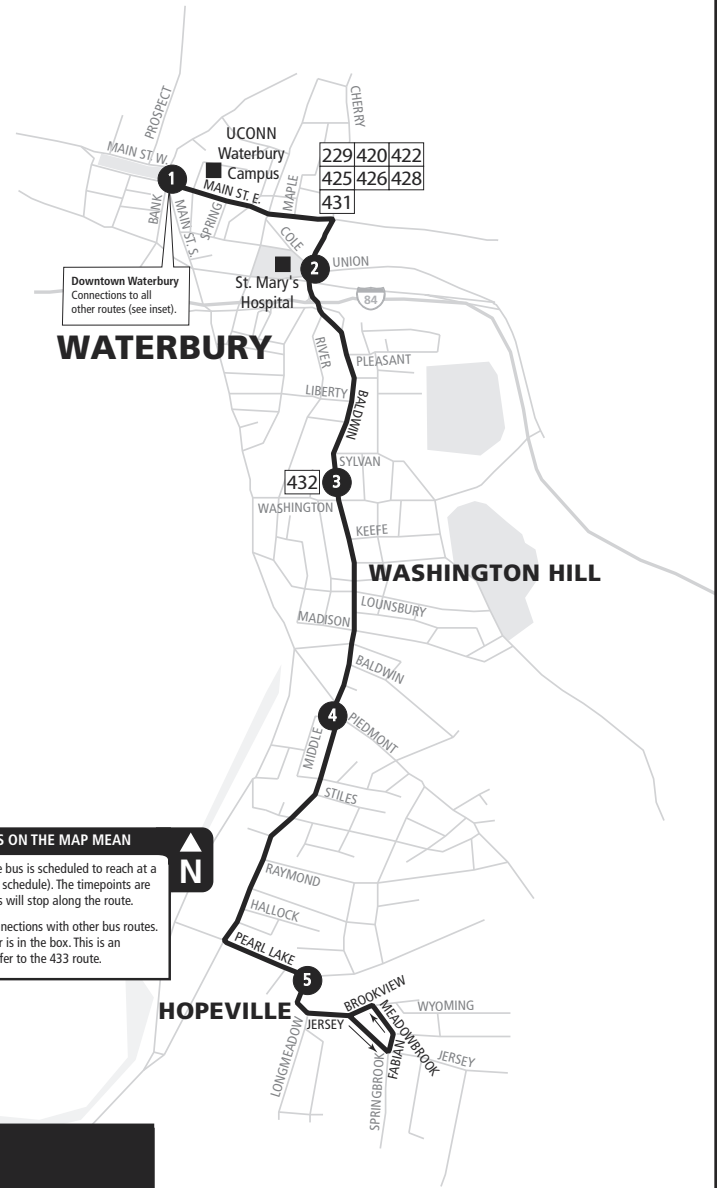

928 EXPRESS

CTtransit Express Route 928 Waterbury, Cheshire, Southington, New Britain & Hartford make the following stops in greater Waterbury:

- Waterbury Railroad Station (connection to Metro-North Waterbury Branch)
- Field & Grand Streets at Waterbury City Hall
- Meadow Street at Waterbury Superior Court
- West Main Street at Waterbury Green (Exchange Place; connection to CTtransit Waterbury local routes)
- East Main Street at UConn Waterbury
- South Elm Street at St. Mary's Hospital
- Waterbury/Hamilton Avenue Park & Ride (I-84 Exit 23)
- Cheshire/Route 70 Park & Ride (I-84 Exit 26)

The 928 Express operates seven days a week.

WHAT THE SYMBOLS ON THE MAP MEAN

1 Timepoints are places the bus is scheduled to reach at a specific time (listed on the schedule). The timepoints are not the only places the bus will stop along the route.

433 Transfer Points show connections with other bus routes. The connecting route letter is in the box. This is an example of where to transfer to the 433 route.