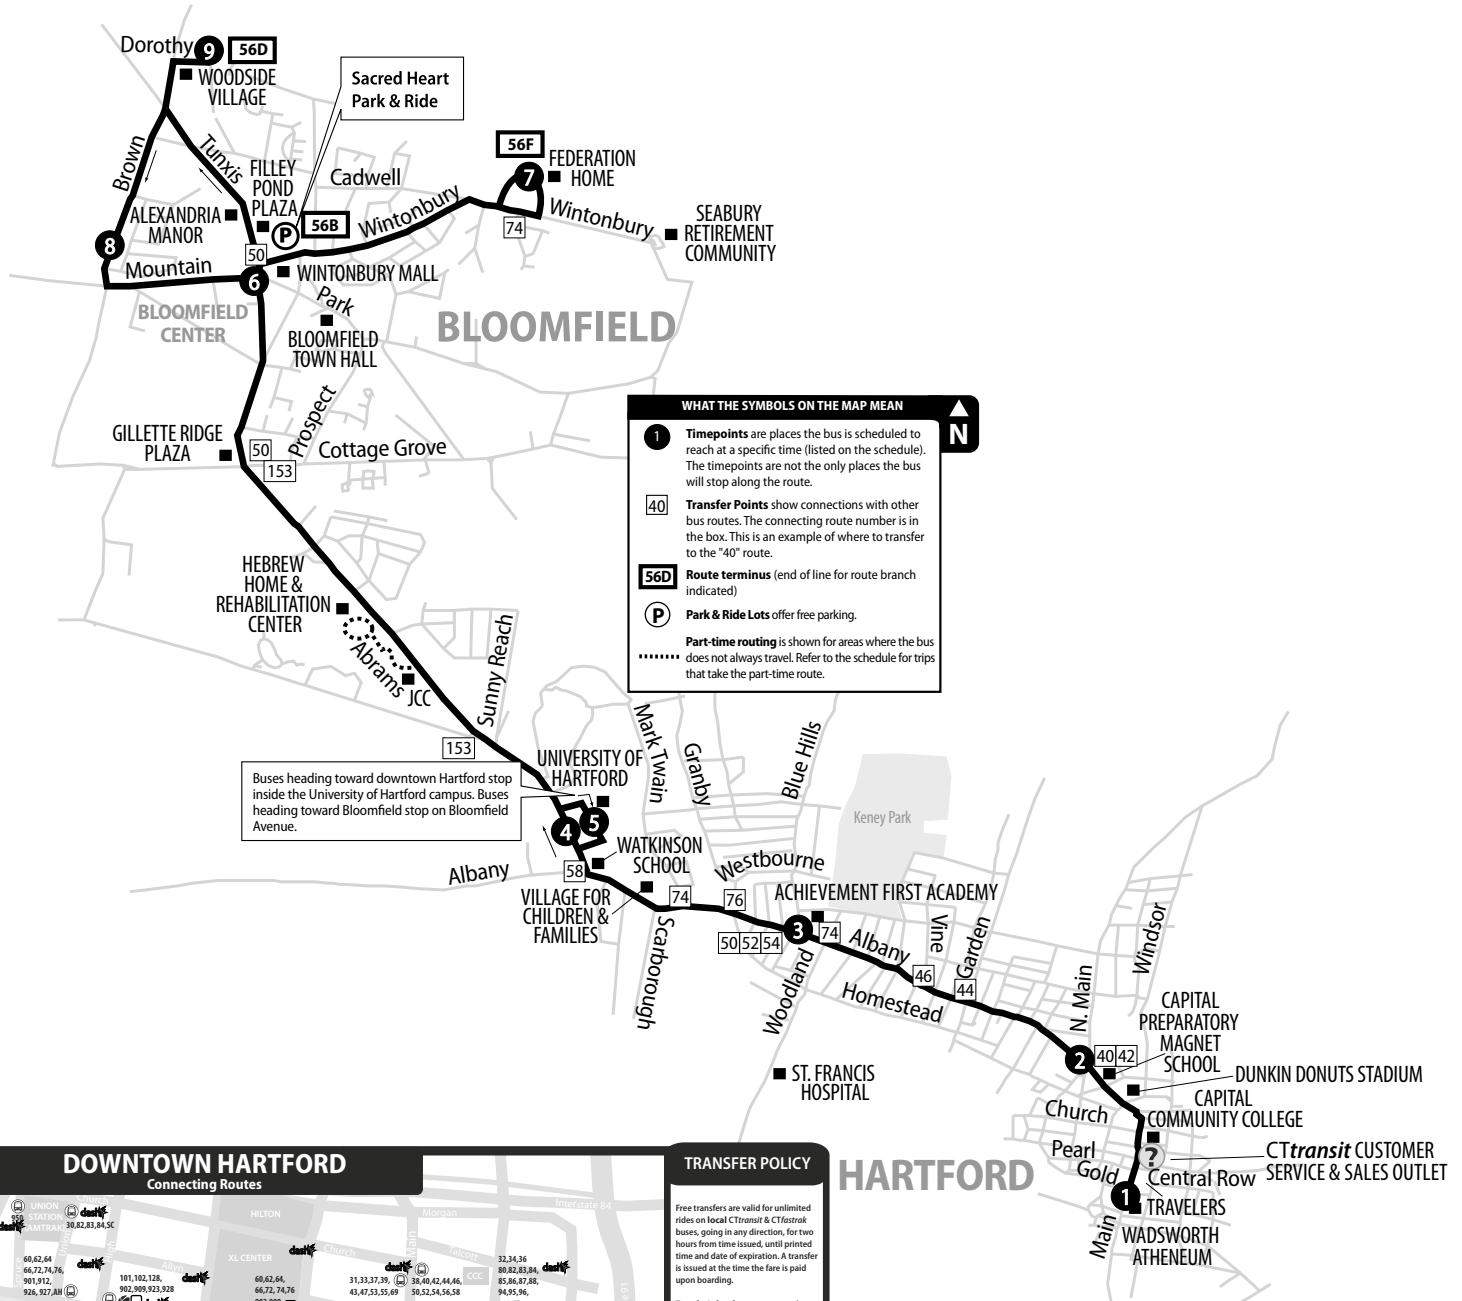

# 56 BLOOMFIELD AVENUE

Bus Schedule Effective March 12, 2023

- 56B Bloomfield Center
- 56D Dorothy Drive
- Woodside Village
- 56F Federation Home

**TRANSFER POLICY**

Free transfers are valid for unlimited rides on local CTtransit & CTfastrak buses, going in any direction, for two hours from time issued, until printed time and date of expiration. A transfer is issued at the time the fare is paid upon boarding.

Transfer is free from an express bus to a local bus. To transfer from a local bus to an express bus, the local fare is deducted from the express cash fare.

**KEY**

- TICKET VENDING MACHINE
- CTtransit CUSTOMER SERVICE & SALES OUTLET
- FREE DASH SHUTTLE BUS STOP  
7am-7pm Weekdays
- LOCAL OR EXPRESS BUS STOP
- CTfastrak BUS STOP