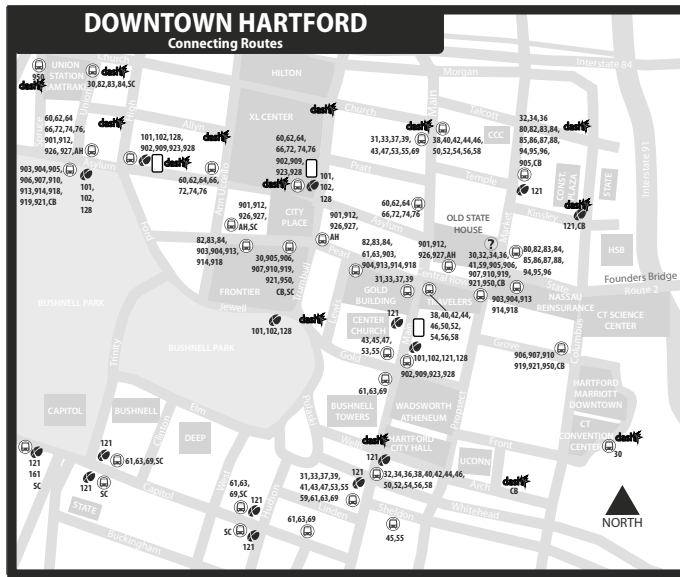

# 56 BLOOMFIELD AVENUE

Bus Schedule Effective March 12, 2023

- 56B Bloomfield Center
- 56D Dorothy Drive
- Woodside Village
- 56F Federation Home

**TRANSFER POLICY**

Free transfers are valid for unlimited rides on local CTtransit & CTfastrak buses, going in any direction, for two hours from time issued, until printed time and date of expiration. A transfer is issued at the time the fare is paid upon boarding.

Transfer is free from an express bus to a local bus. To transfer from a local bus to an express bus, the local fare is deducted from the express cash fare.

**KEY**

- TICKET VENDING MACHINE
- CTtransit CUSTOMER SERVICE & SALES OUTLET
- FREE DASH SHUTTLE BUS STOP  
7am-7pm Weekdays
- LOCAL OR EXPRESS BUS STOP
- CTfastrak BUS STOP