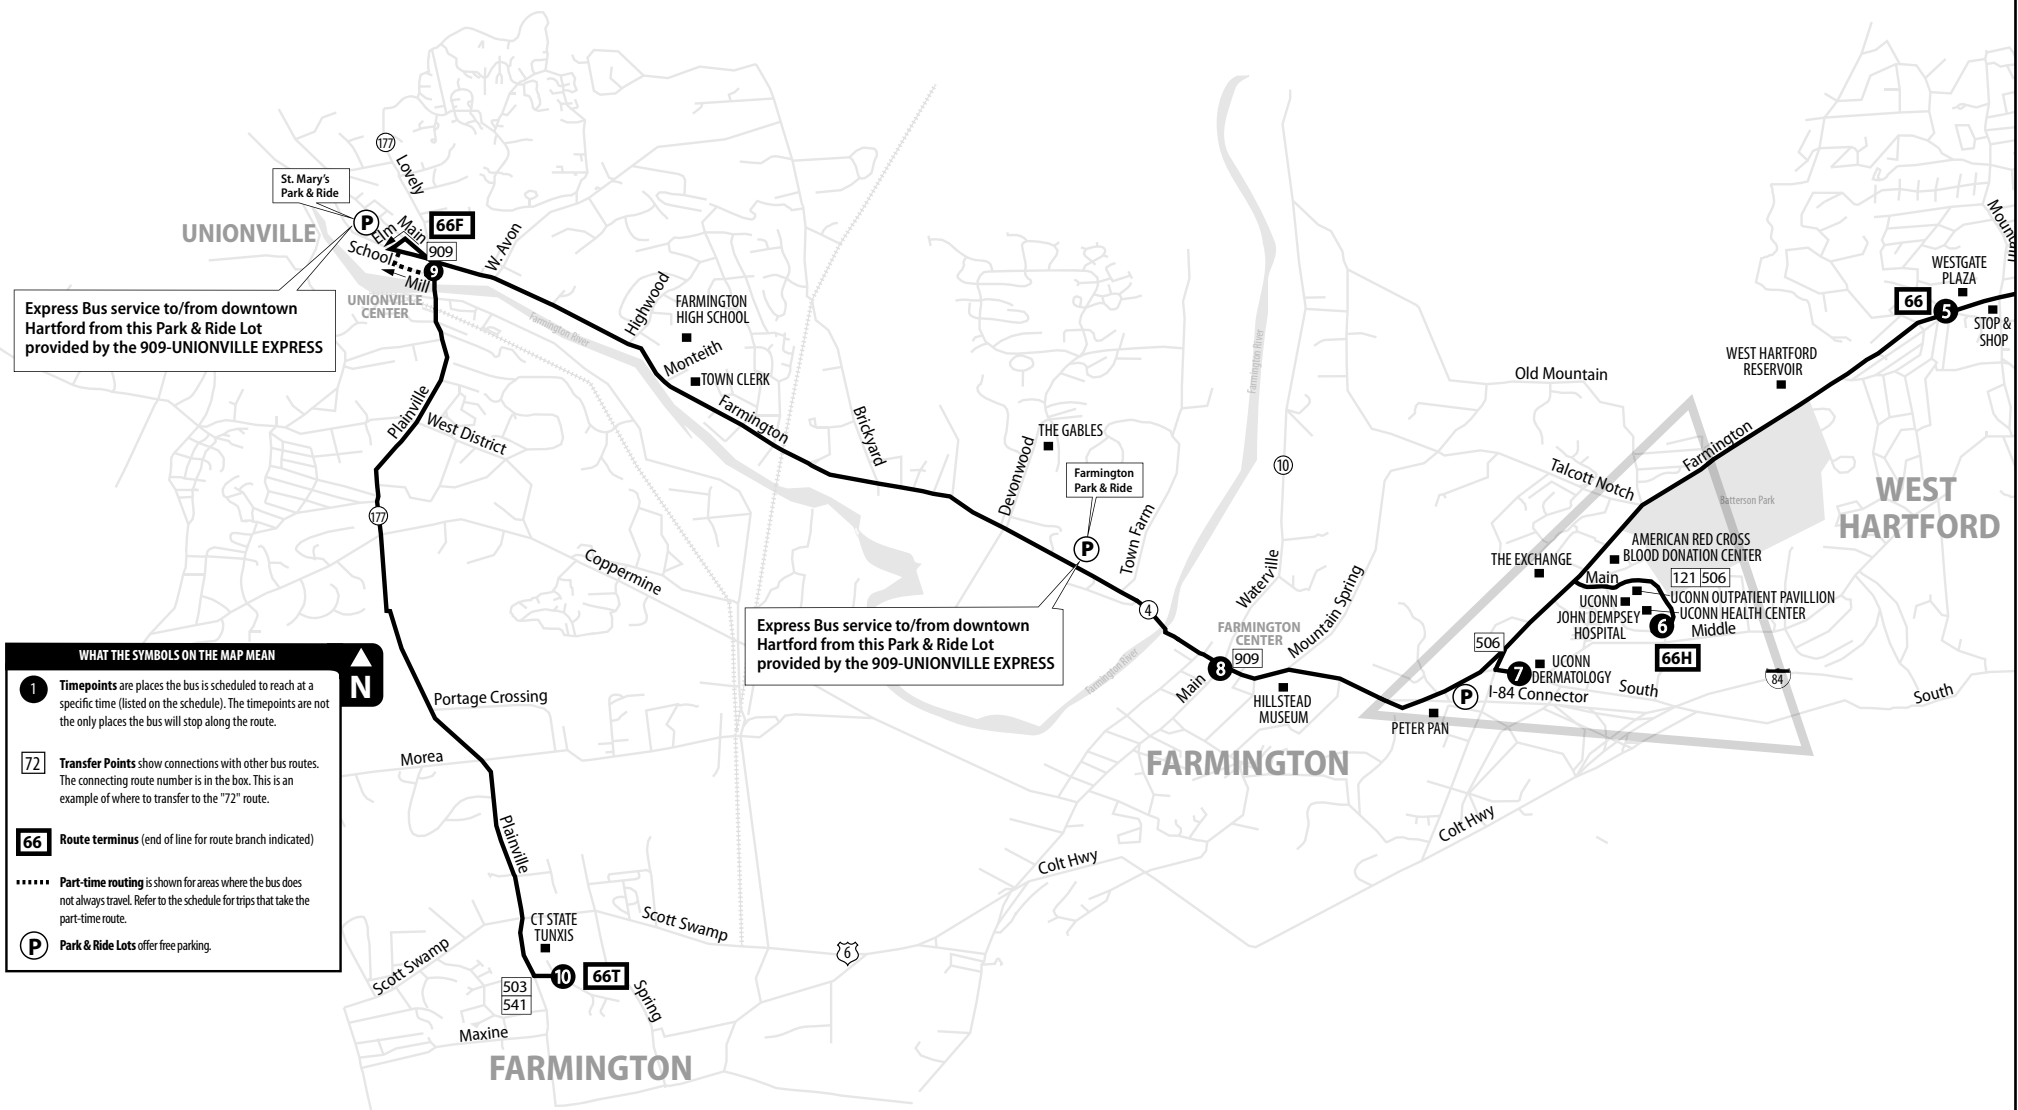

66 FARMINGTON AVENUE

Bus Schedule Effective August 27, 2023

- 66 Westgate
- 66F Unionville
- 66H UConn Health Center
- 66T CT State Tunxis

Express Bus service to/from downtown Hartford from this Park & Ride Lot provided by the 909-UNIONVILLE EXPRESS

Express Bus service to/from downtown Hartford from this Park & Ride Lot provided by the 909-UNIONVILLE EXPRESS

WHAT THE SYMBOLS ON THE MAP MEAN

- **1** Timepoints are places the bus is scheduled to reach at a specific time (listed on the schedule). The timepoints are not the only places the bus will stop along the route.
- **72** Transfer Points show connections with other bus routes. The connecting route number is in the box. This is an example of where to transfer to the "72" route.
- **66** Route terminus (end of line for route branch indicated)
- ..... Part-time routing is shown for areas where the bus does not always travel. Refer to the schedule for trips that take the part-time route.
- **P** Park & Ride Lots offer free parking.

Map continued on next page...