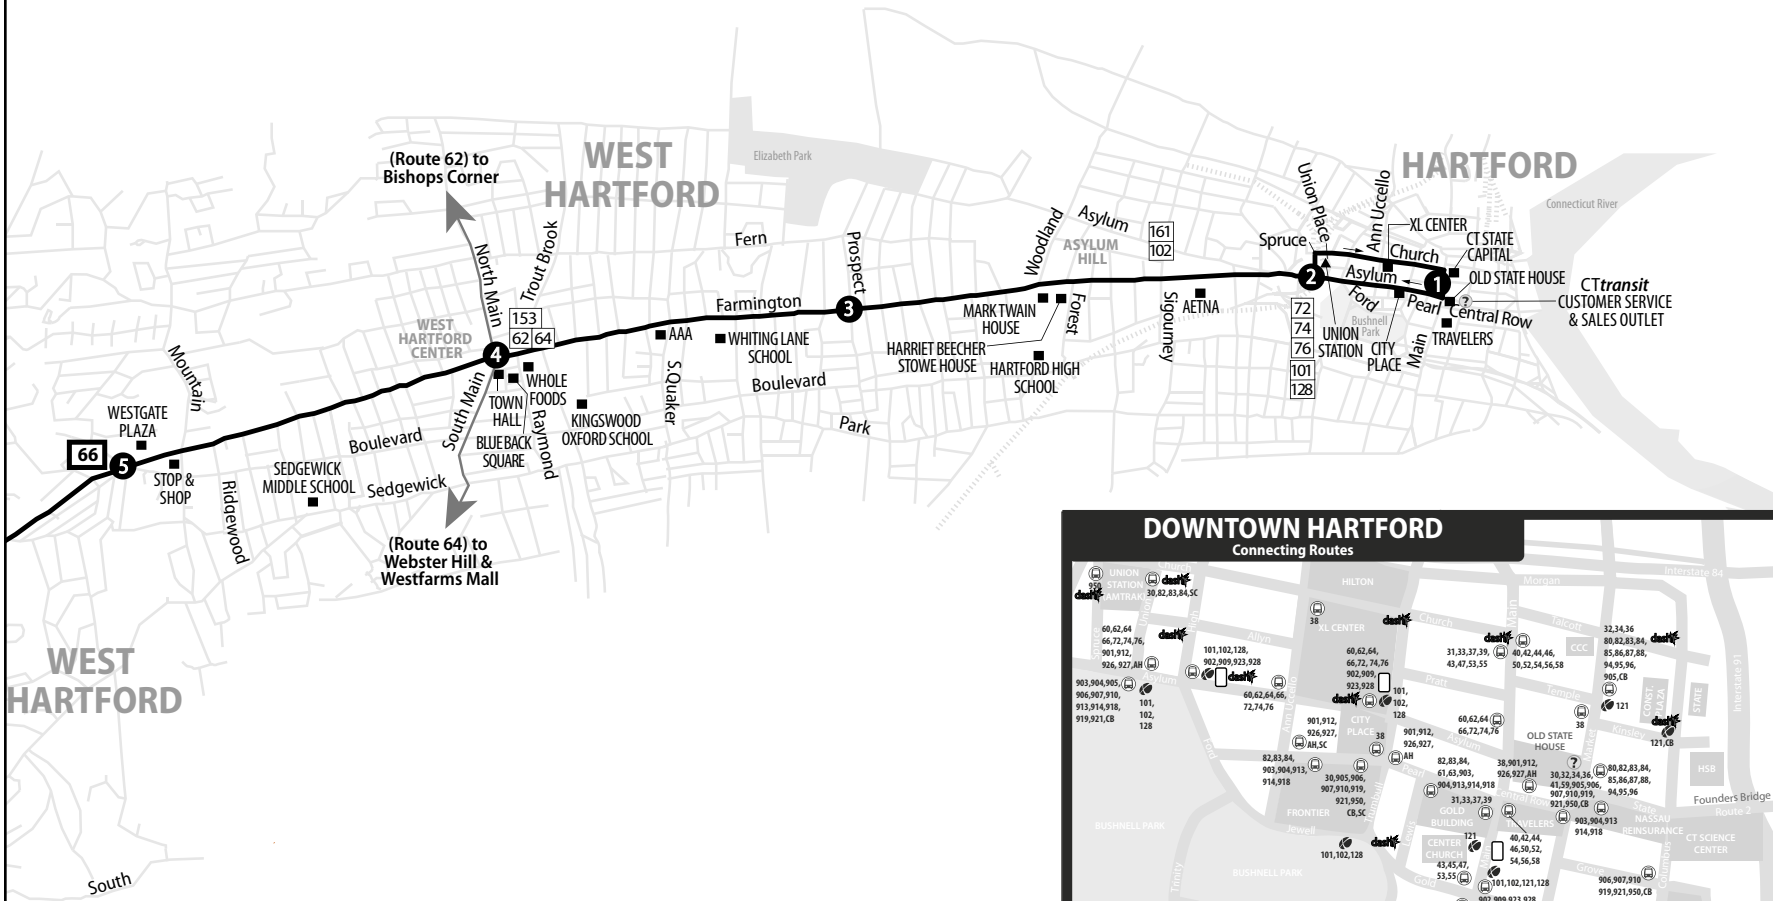

Express Bus service to/from downtown Hartford from this Park & Ride Lot provided by the 909-UNIONVILLE EXPRESS

WHAT THE SYMBOLS ON THE MAP MEAN

- 1** Timepoints are places the bus is scheduled to reach at a specific time (listed on the schedule). The timepoints are not the only places the bus will stop along the route.
- 72** Transfer Points show connections with other bus routes. The connecting route number is in the box. This is an example of where to transfer to the "72" route.
- 66** Route terminus (end of line for route branch indicated)
- Part-time routing is shown for areas where the bus does not always travel. Refer to the schedule for trips that take the part-time route.
- P** Park & Ride Lots offer free parking.

Map continued on next page...

66 FARMINGTON AVENUE

Bus Schedule Effective August 27, 2023

- 66 Westgate
- 66F Unionville
- 66H UConn Health Center
- 66T CT State Tunxis

DOWNTOWN HARTFORD

Connecting Routes

TRANSFER POLICY

Free transfers are valid for unlimited rides on local CTtransit & CTfastrak buses, going in any direction, for two hours from time issued, until printed time and date of expiration. A transfer is issued at the time the fare is paid upon boarding.

UCONN Map Inset on the next page...

66 FARMINGTON AVENUE

Bus Schedule Effective August 27, 2023

- 66 Westgate
- 66F Unionville
- 66H UConn Health Center
- 66T CT State Tunxis