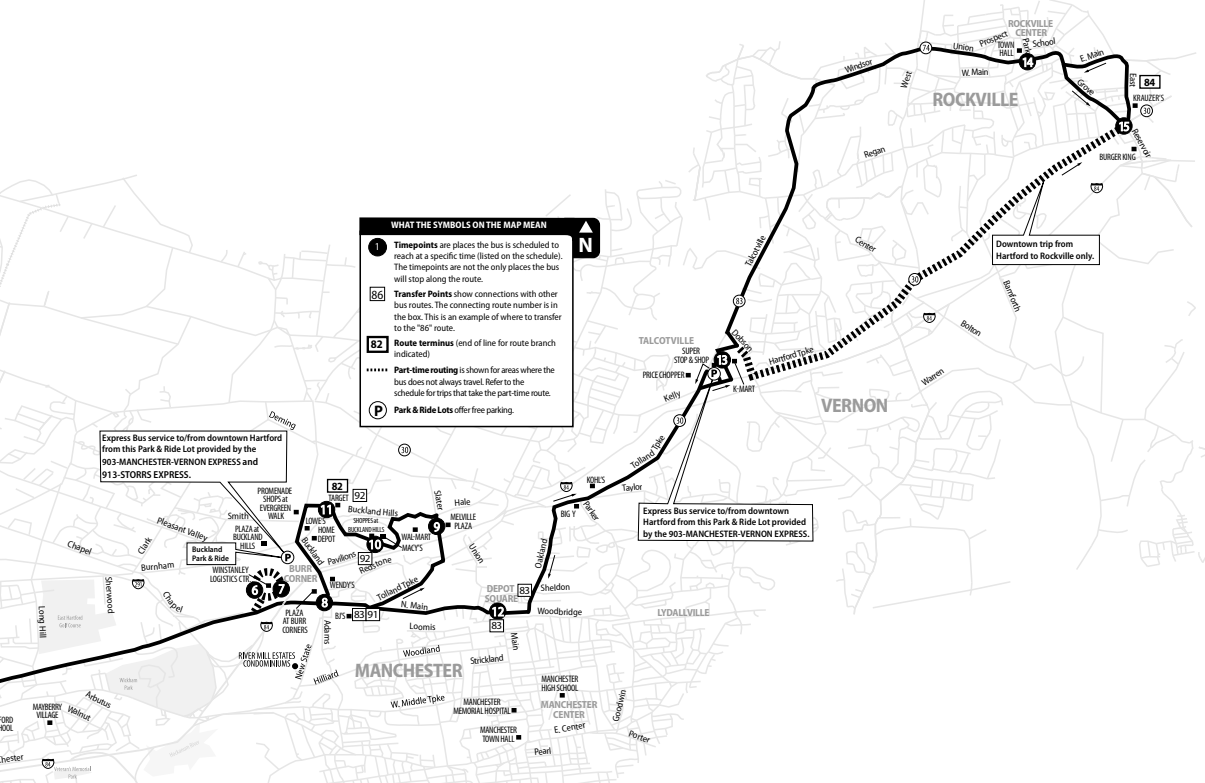

82/84 TOLLAND STREET

82 Buckland Hills
84 Rockville

Bus Schedule Effective November 5, 2023

DOWNTOWN HARTFORD Connecting Routes

TRANSFER POLICY

Free transfers are valid for unlimited rides on local CTtransit & CTfastrak buses, going in any direction, for two hours from time issued, until printed time and date of expiration. A transfer is issued at the time the fare is paid upon boarding.

Transfer is free from an express bus to a local bus. To transfer from a local bus to an express bus, the local fare is deducted from the express cash fare.

KEY

- TICKET VENDING MACHINE
- CTtransit CUSTOMER SERVICE & SALES OUTLET
- FREE DASH SHUTTLE BUS STOP *Tue-Thru Weekdays
- LOCAL OR EXPRESS BUS STOP
- CTfastrak BUS STOP

Buckland Hills Retail Area

WHAT THE SYMBOLS ON THE MAP MEAN

- BUS STOPS**

For the safety of our passengers, buses will stop at marked stops only in the Buckland Hills Retail Area.

Express Bus service to/from downtown Hartford from this Park & Ride Lot provided by the 903-MANCHESTER-VERNON EXPRESS and 913-STORRS EXPRESS.