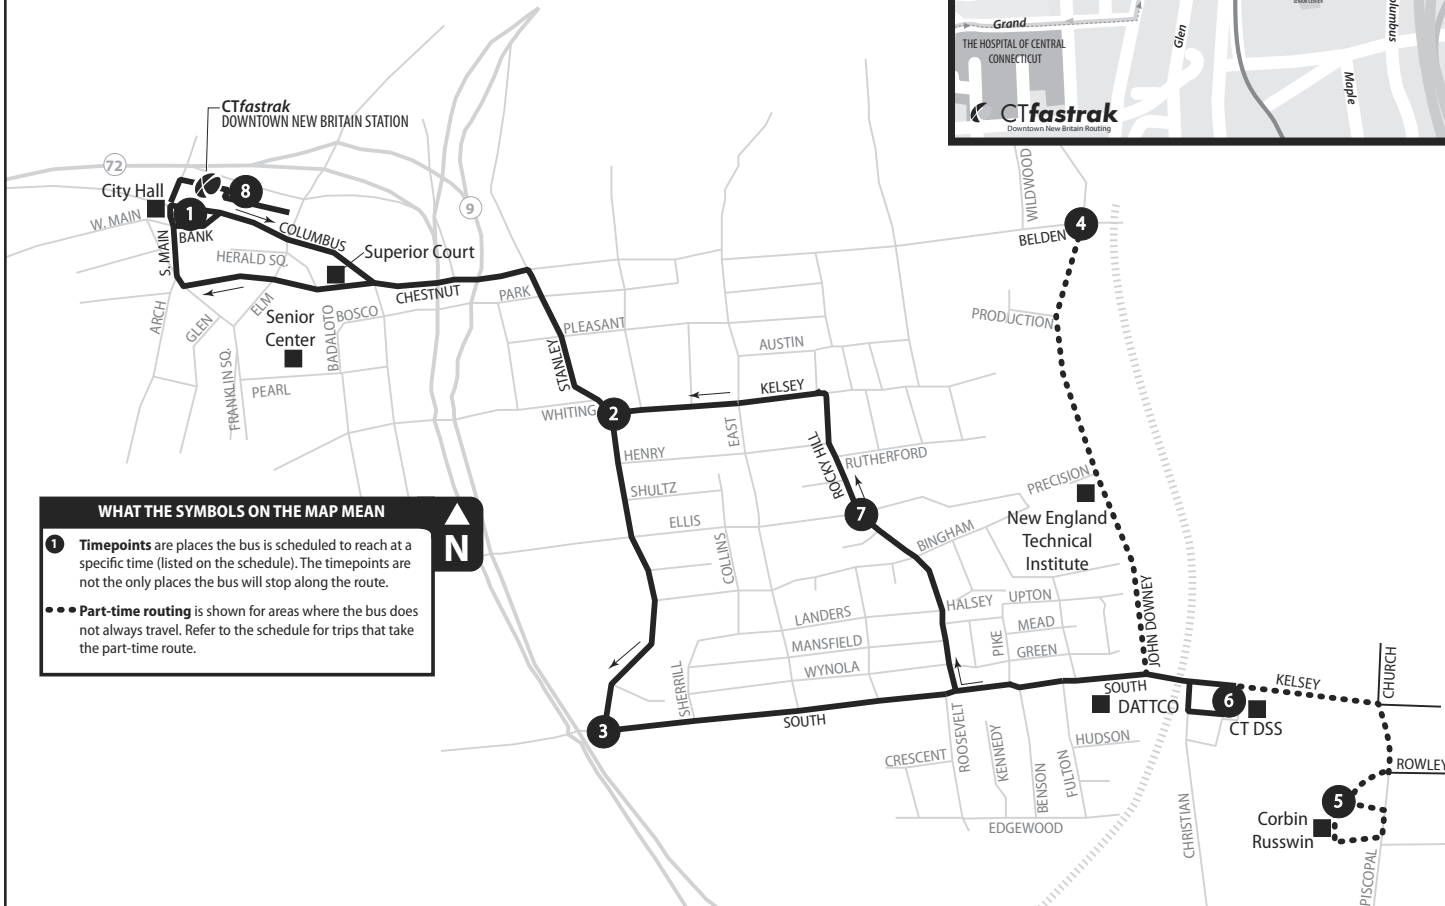

### DOWNTOWN NEW BRITAIN Connecting Routes

#### WHAT THE SYMBOLS ON THE MAP MEAN

**1** Timepoints are places the bus is scheduled to reach at a specific time (listed on the schedule). The timepoints are not the only places the bus will stop along the route.

••• Part-time routing is shown for areas where the bus does not always travel. Refer to the schedule for trips that take the part-time route.