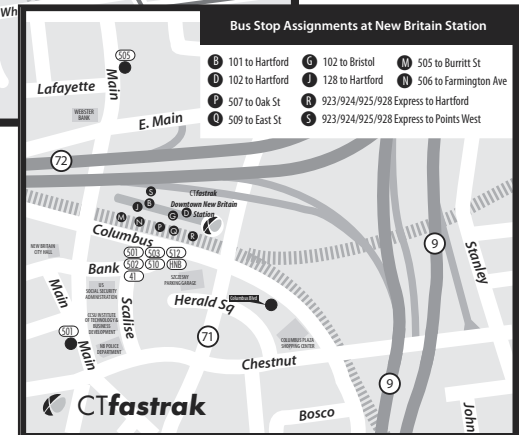

### DOWNTOWN NEW BRITAIN Connecting Routes

#### WHAT THE SYMBOLS ON THE MAP MEAN

**1** Timepoints are places the bus is scheduled to reach at a specific time (listed on the schedule). The timepoints are not the only places the bus will stop along the route.

••• Part-time routing is shown for areas where the bus does not always travel. Refer to the schedule for trips that take the part-time route.