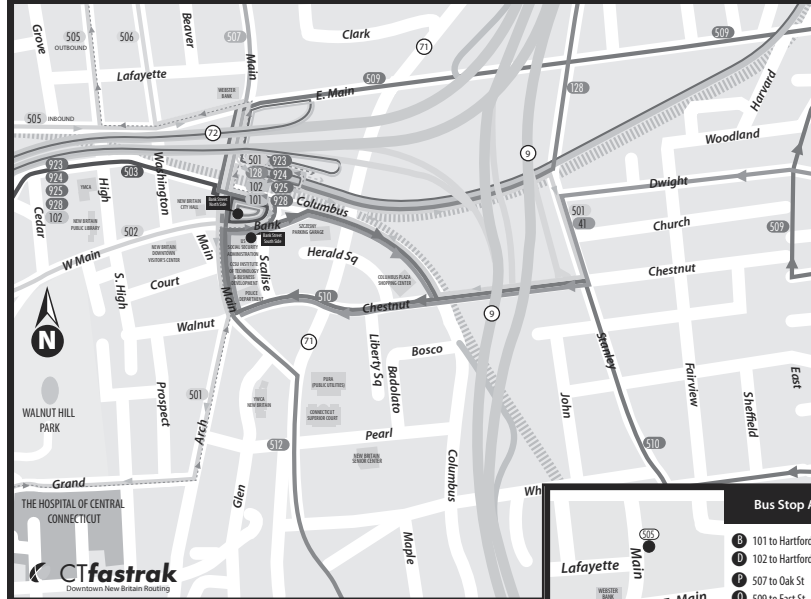

### DOWNTOWN NEW BRITAIN Connecting Routes

#### WHAT THE SYMBOLS ON THE MAP MEAN

**1** Timepoints are places the bus is scheduled to reach at a specific time (listed on the schedule). The timepoints are not the only places the bus will stop along the route.

••• Part-time routing is shown for areas where the bus does not always travel. Refer to the schedule for trips that take the part-time route.