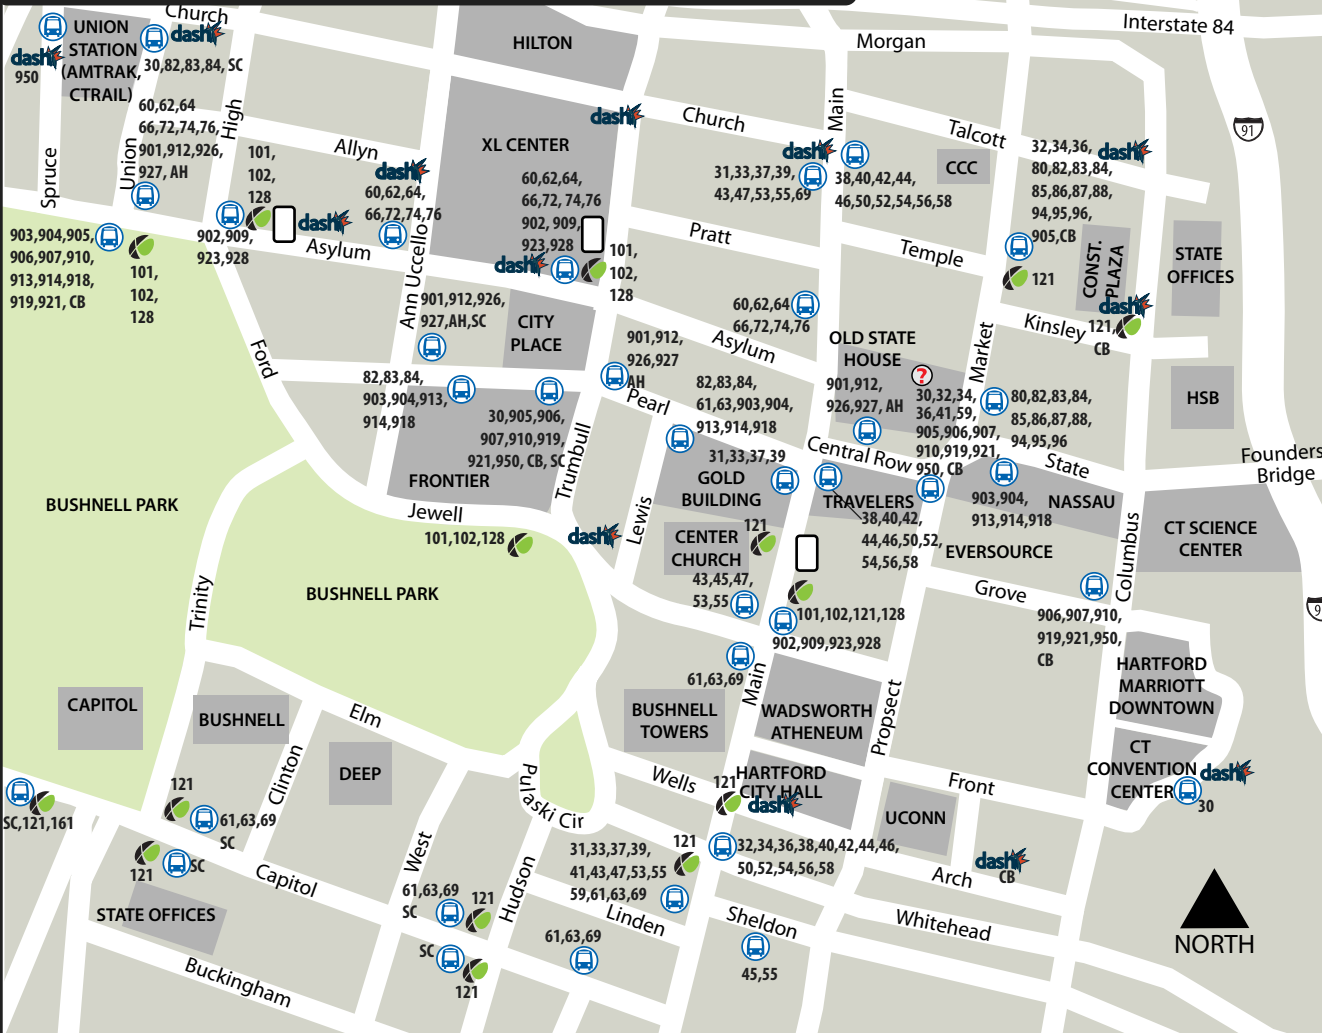

DOWNTOWN HARTFORD

Connecting Routes Effective August 22, 2021

TRANSFER POLICY

Free transfers are valid for unlimited rides on local CTtransit & CTfastrak buses, going in any direction, for two hours from time issued, until printed time and date of expiration. A transfer is issued at the time the fare is paid upon boarding.

Transfer is free from an express bus to a local bus. To transfer from a local bus to an express bus, the local fare is deducted from the express cash fare.

KEY

-  TICKET VENDING MACHINE
-  CTtransit CUSTOMER SERVICE & SALES OUTLET
-  FREE DASH SHUTTLE BUS STOP
7AM-7PM Weekdays
-  LOCAL OR EXPRESS BUS STOP
-  CTfastrak BUS STOP