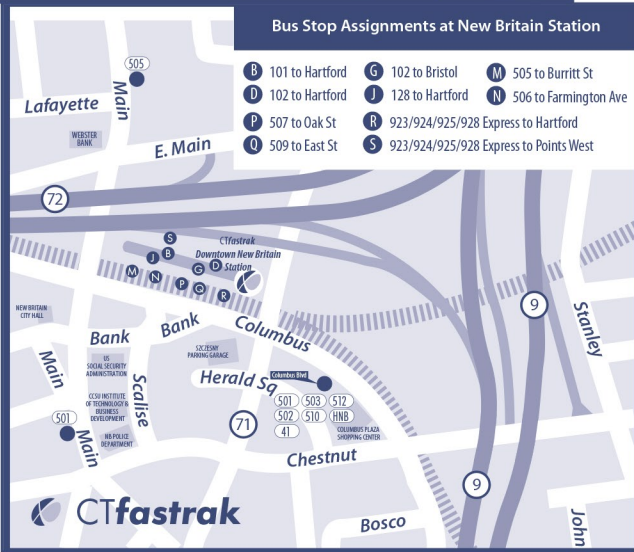

507 OAK STREET

❄️ SNOW ROUTE
 During adverse weather conditions, buses will terminate at Nachilly Drive.
 No service to :
 • Country Club Rd. (west of Nachilly Dr.)
 • Alexander Rd. (west of Nachilly Dr.)

128
140
144

WHAT THE SYMBOLS ON THE MAP MEAN

1 **Timepoints** are places the bus is scheduled to reach at a specific time (listed on the schedule). The timepoints are not the only places the bus will stop along the route.

128 **Transfer Points** show connections with other bus routes. The connecting route letter is in the box. This is an example of where to transfer to the 128 route.

..... **Snow Route** ❄️