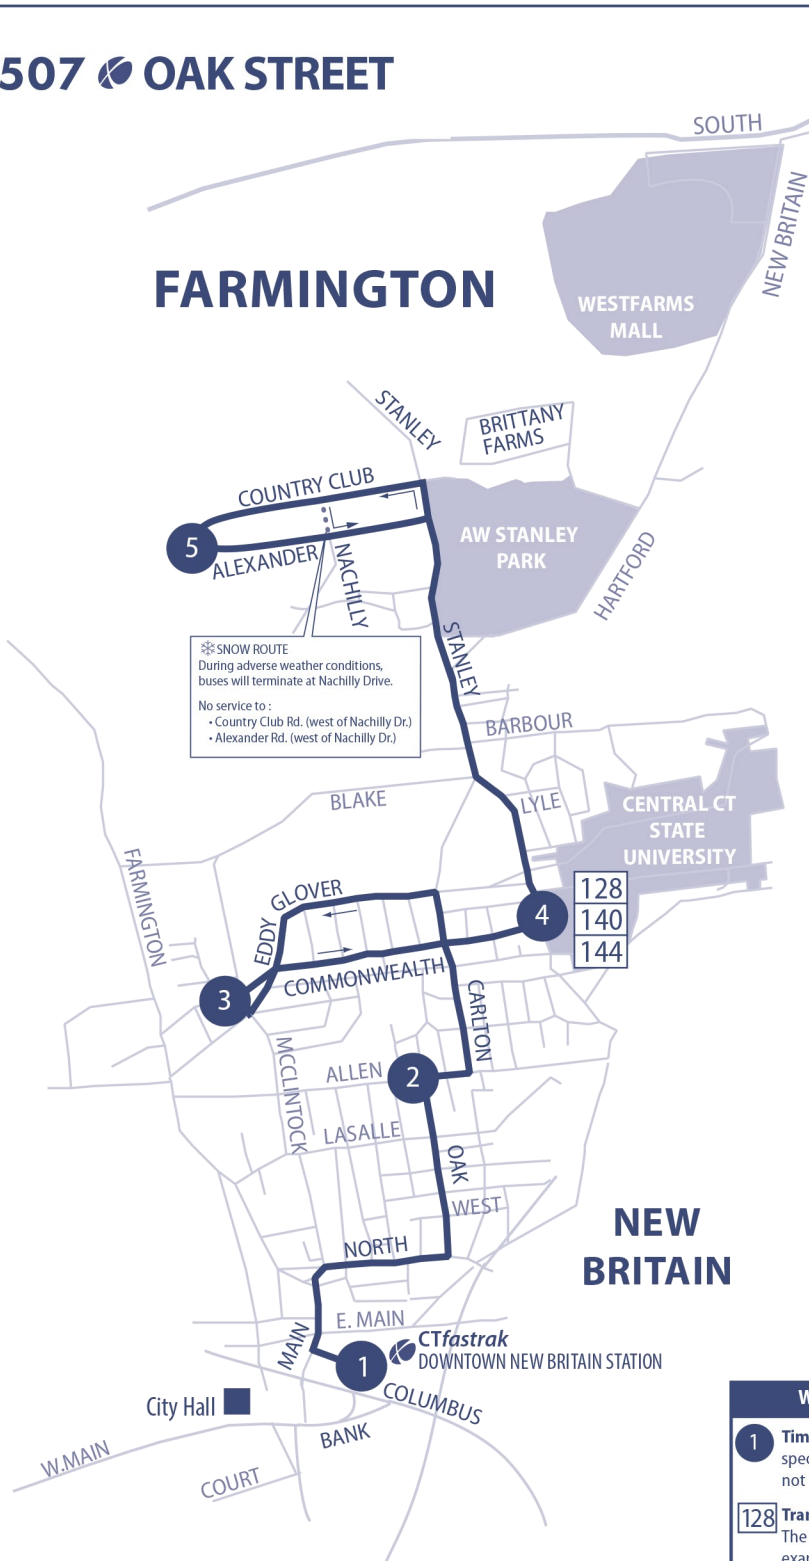

507 OAK STREET

❄️ SNOW ROUTE
 During adverse weather conditions, buses will terminate at Nachilly Drive.
 No service to :
 • Country Club Rd. (west of Nachilly Dr.)
 • Alexander Rd. (west of Nachilly Dr.)

128
140
144

WHAT THE SYMBOLS ON THE MAP MEAN

1 **Timepoints** are places the bus is scheduled to reach at a specific time (listed on the schedule). The timepoints are not the only places the bus will stop along the route.

128 **Transfer Points** show connections with other bus routes. The connecting route letter is in the box. This is an example of where to transfer to the 128 route.

..... **Snow Route** ❄️