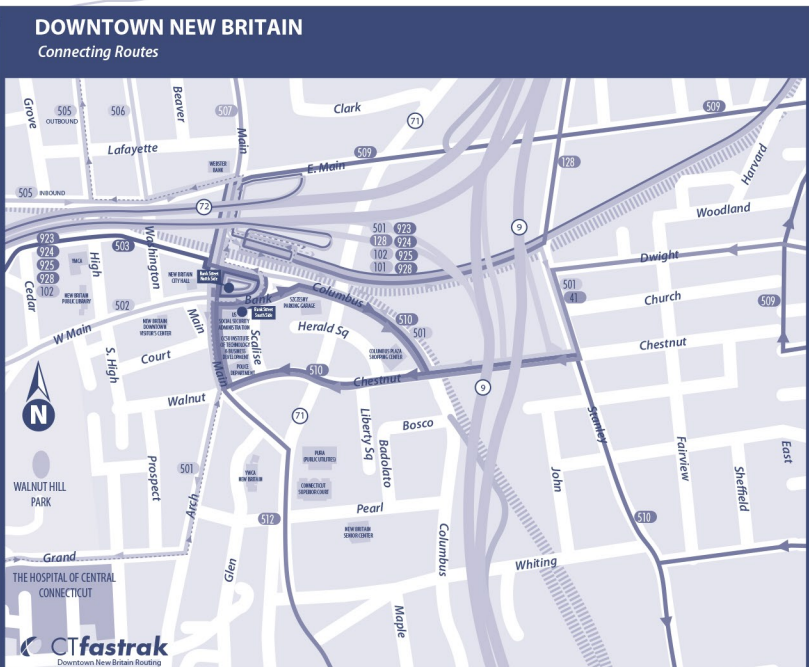

507 OAK STREET

❄️ SNOW ROUTE
 During adverse weather conditions, buses will terminate at Nachilly Drive.
 No service to :
 • Country Club Rd. (west of Nachilly Dr.)
 • Alexander Rd. (west of Nachilly Dr.)

128
140
144

WHAT THE SYMBOLS ON THE MAP MEAN

1 **Timepoints** are places the bus is scheduled to reach at a specific time (listed on the schedule). The timepoints are not the only places the bus will stop along the route.

128 **Transfer Points** show connections with other bus routes. The connecting route letter is in the box. This is an example of where to transfer to the 128 route.

..... **Snow Route** ❄️