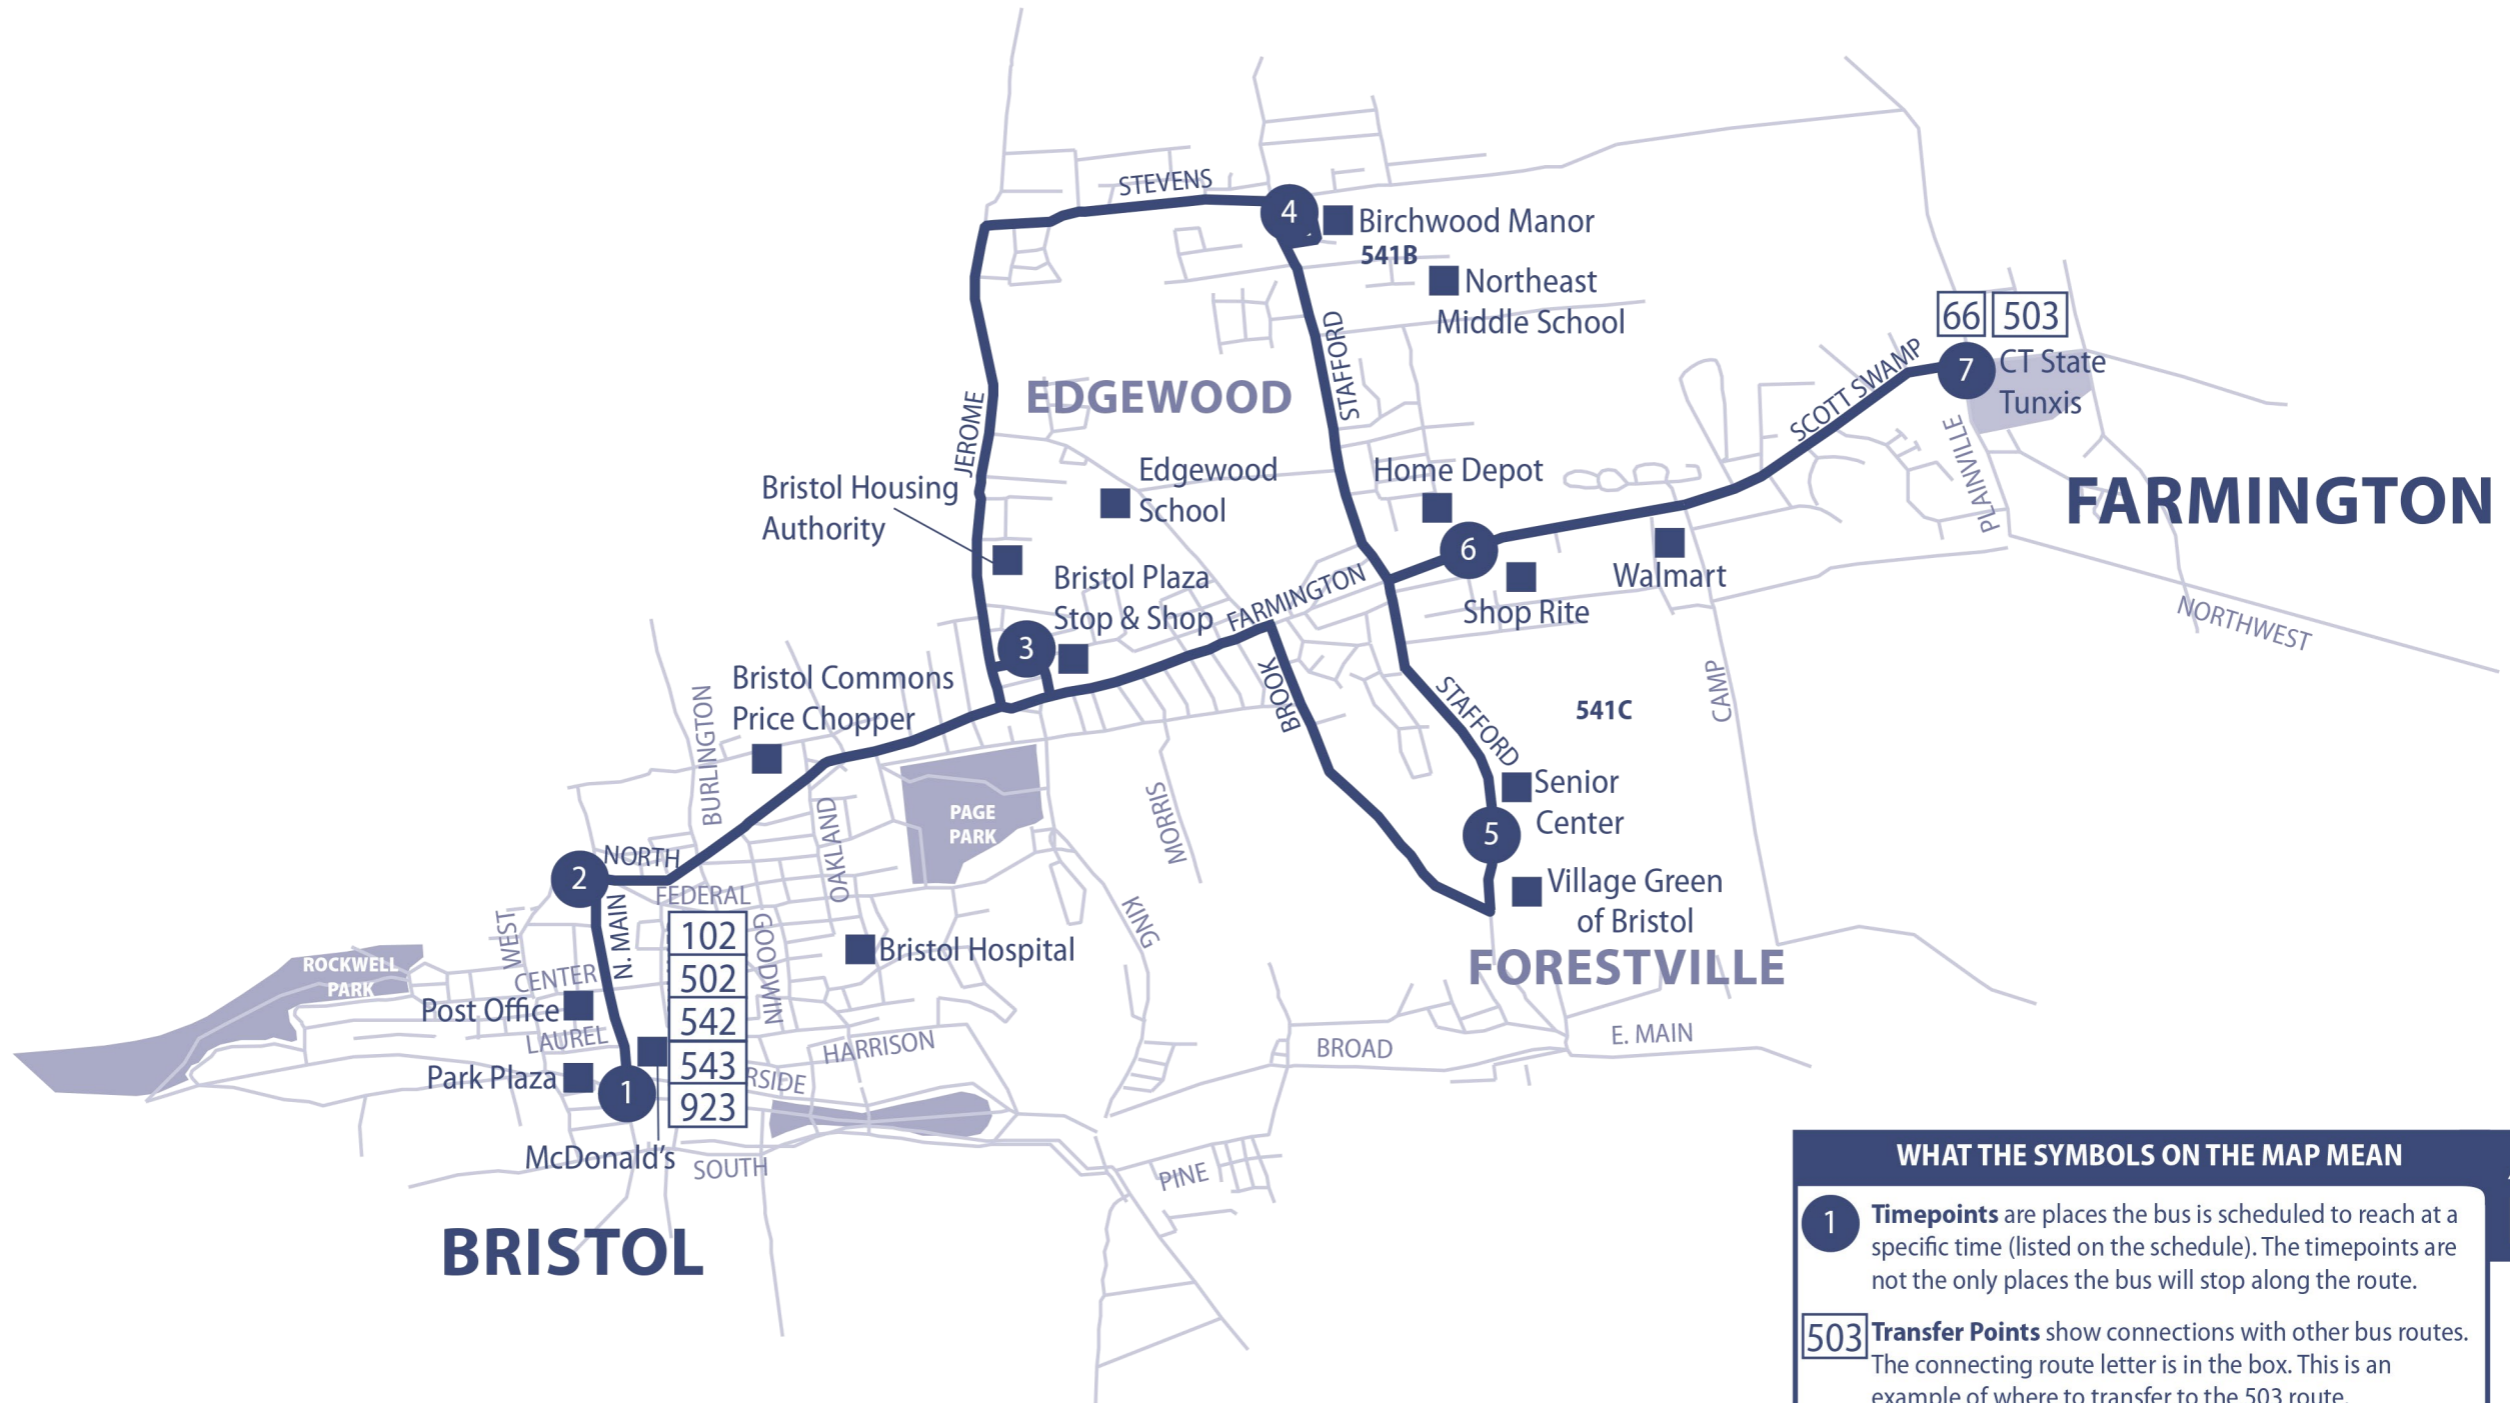

# 541 BRISTOL LOCAL

**WHAT THE SYMBOLS ON THE MAP MEAN**

**1** **Timepoints** are places the bus is scheduled to reach at a specific time (listed on the schedule). The timepoints are not the only places the bus will stop along the route.

**503** **Transfer Points** show connections with other bus routes. The connecting route letter is in the box. This is an example of where to transfer to the 503 route.