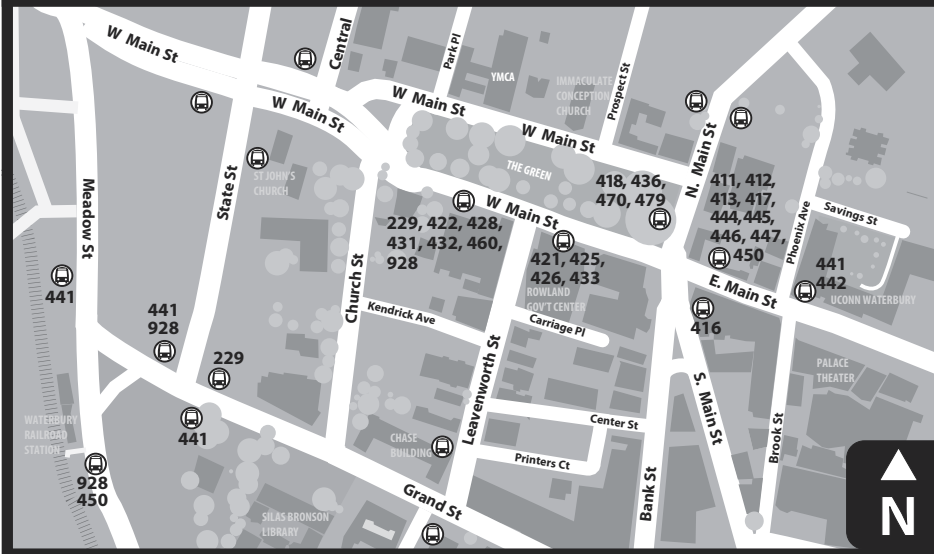

417 THOMASTON AVENUE

Bus Schedule Effective February 20, 2023

928 EXPRESS

CTtransit Express Route 928 Waterbury, Cheshire, Southington, New Britain & Hartford make the following stops in greater Waterbury:

- Waterbury Railroad Station (connection to Metro-North Waterbury Branch)
- Field & Grand Streets at Waterbury City Hall
- Meadow Street at Waterbury Superior Court
- West Main Street at Waterbury Green (Exchange Place; connection to CTtransit Waterbury local routes)
- East Main Street at UConn Waterbury
- South Elm Street at St. Mary's Hospital
- Waterbury/Hamilton Avenue Park & Ride (I-84 Exit 23)
- Cheshire/Route 70 Park & Ride (I-84 Exit 26)

The 928 Express operates seven days a week.

WHAT THE SYMBOLS ON THE MAP MEAN

- 1** **Timepoints** are places the bus is scheduled to reach at a specific time (listed on the schedule). The timepoints are not the only places the bus will stop along the route.
- 442** **Transfer Points** show connections with other bus routes. The connecting route letter is in the box. This is an example of where to transfer to the 442 route.

DOWNTOWN WATERBURY

Downtown Waterbury
Connections to all other routes (see inset).