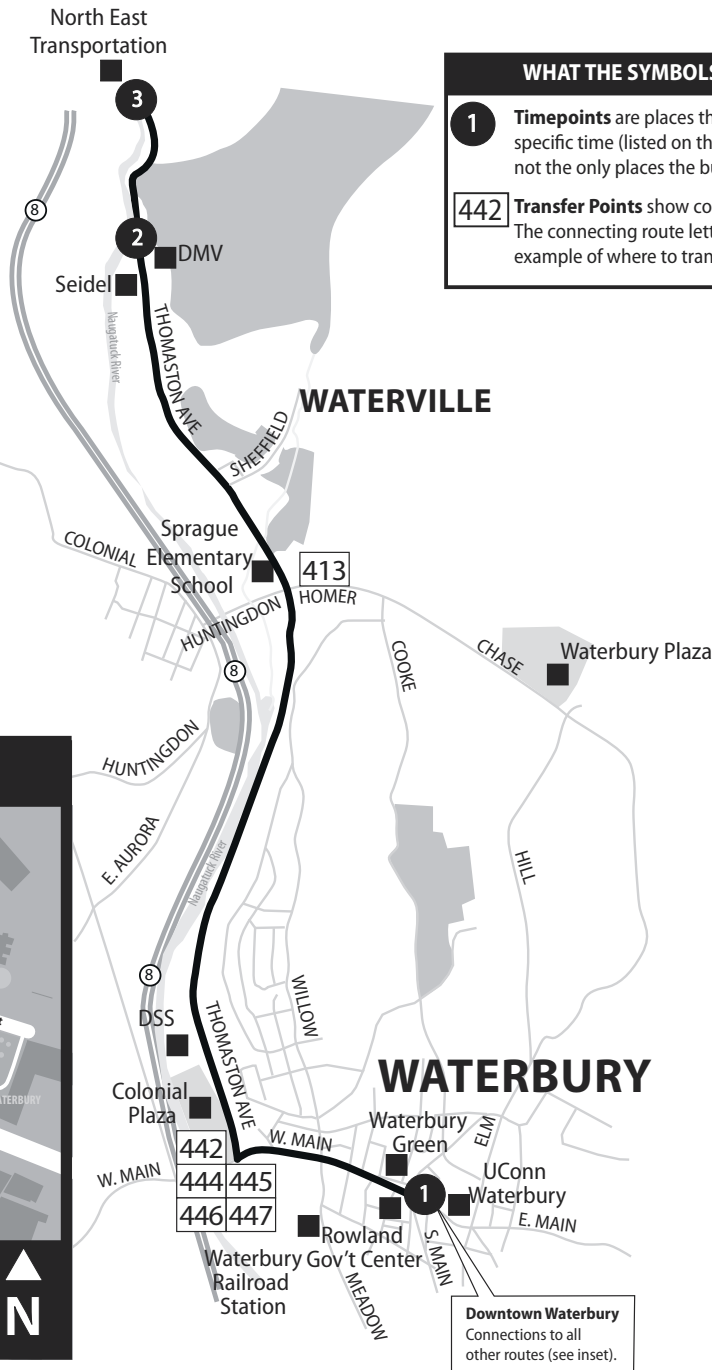

417 THOMASTON AVENUE

Bus Schedule Effective February 20, 2023

928 EXPRESS

CTtransit Express Route 928 Waterbury, Cheshire, Southington, New Britain & Hartford make the following stops in greater Waterbury:

- Waterbury Railroad Station (connection to Metro-North Waterbury Branch)
- Field & Grand Streets at Waterbury City Hall
- Meadow Street at Waterbury Superior Court
- West Main Street at Waterbury Green (Exchange Place; connection to CTtransit Waterbury local routes)
- East Main Street at UConn Waterbury
- South Elm Street at St. Mary's Hospital
- Waterbury/Hamilton Avenue Park & Ride (I-84 Exit 23)
- Cheshire/Route 70 Park & Ride (I-84 Exit 26)

The 928 Express operates seven days a week.

WHAT THE SYMBOLS ON THE MAP MEAN

- 1** **Timepoints** are places the bus is scheduled to reach at a specific time (listed on the schedule). The timepoints are not the only places the bus will stop along the route.
- 442** **Transfer Points** show connections with other bus routes. The connecting route letter is in the box. This is an example of where to transfer to the 442 route.

DOWNTOWN WATERBURY

Downtown Waterbury
Connections to all other routes (see inset).