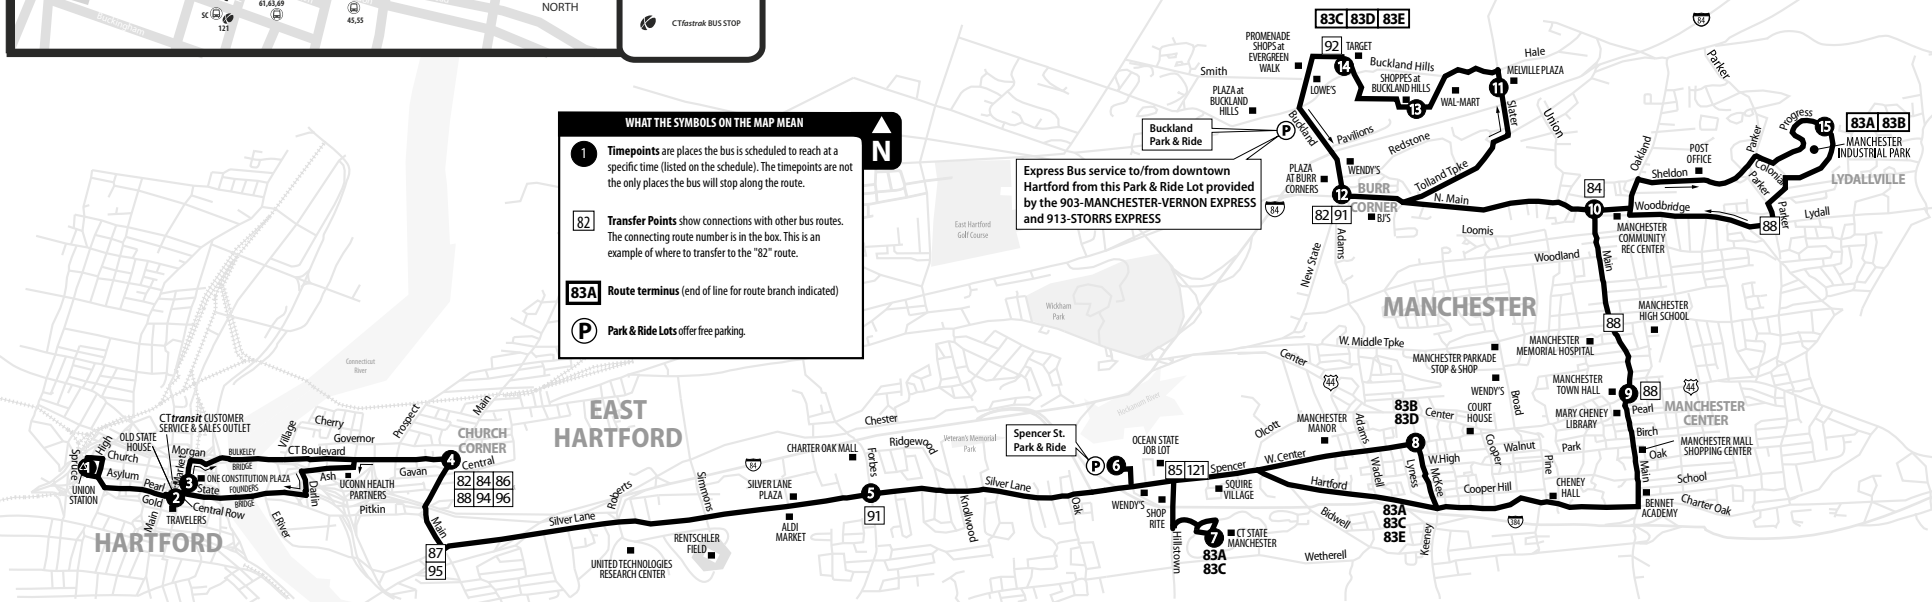

83 SILVER LANE

Bus Schedule Effective August 27, 2023

- 83A Manchester Business Park via CT State Manchester
- 83B Manchester Business Park via McKee Street
- 83C Buckland Hills via CT State Manchester
- 83D Buckland Hills via McKee Street
- 83E Buckland Hills

Additional service between downtown Hartford and CT STATE MANCHESTER is provided by the 85-CT STATE MANCHESTER FLYER route and the CTfastrak 121-CT STATE MANCHESTER/UCONN HEALTH route.