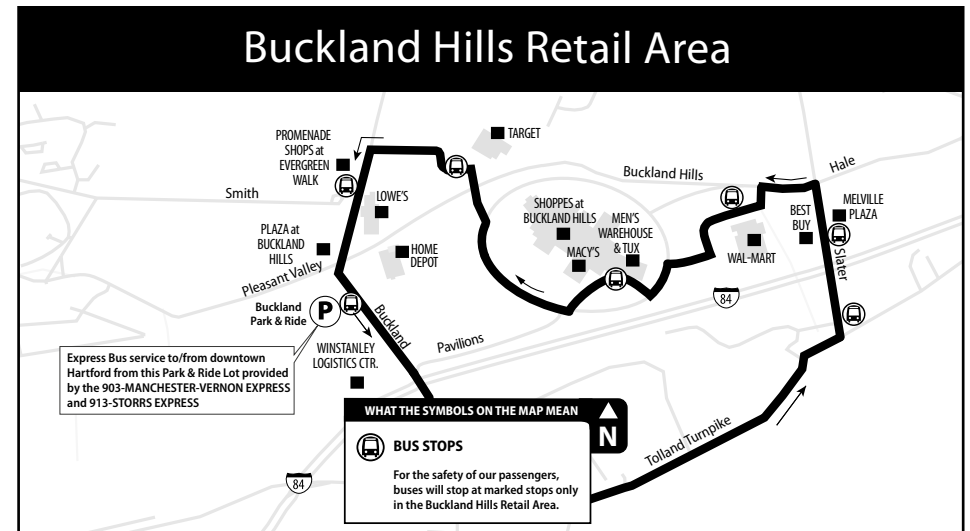

83 SILVER LANE

Bus Schedule Effective August 27, 2023

- 83A Manchester Business Park via CT State Manchester
- 83B Manchester Business Park via McKee Street
- 83C Buckland Hills via CT State Manchester
- 83D Buckland Hills via McKee Street
- 83E Buckland Hills

Additional service between downtown Hartford and CT STATE MANCHESTER is provided by the 85-CT STATE MANCHESTER FLYER route and the CTfastrak 121-CT STATE MANCHESTER/UCONN HEALTH route.