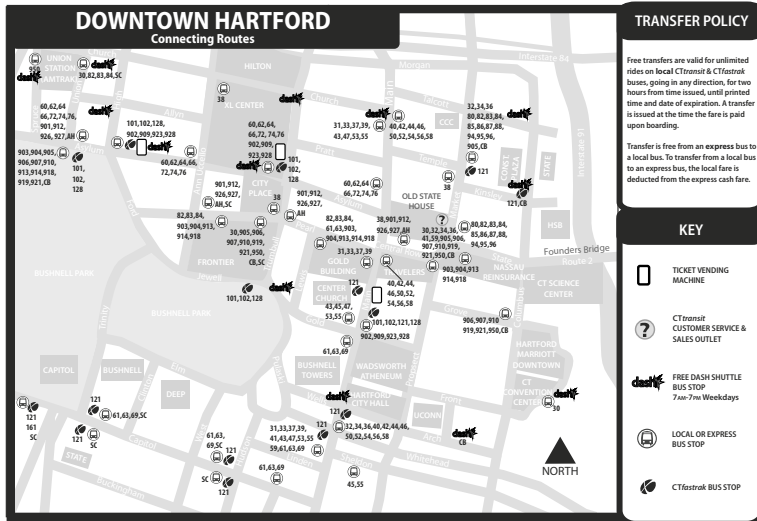

83 SILVER LANE

Bus Schedule Effective August 27, 2023

- 83A Manchester Business Park via CT State Manchester
- 83B Manchester Business Park via McKee Street
- 83C Buckland Hills via CT State Manchester
- 83D Buckland Hills via McKee Street
- 83E Buckland Hills

Additional service between downtown Hartford and CT STATE MANCHESTER is provided by the 85-CT STATE MANCHESTER FLYER route and the CTfastrak 121-CT STATE MANCHESTER/UCONN HEALTH route.