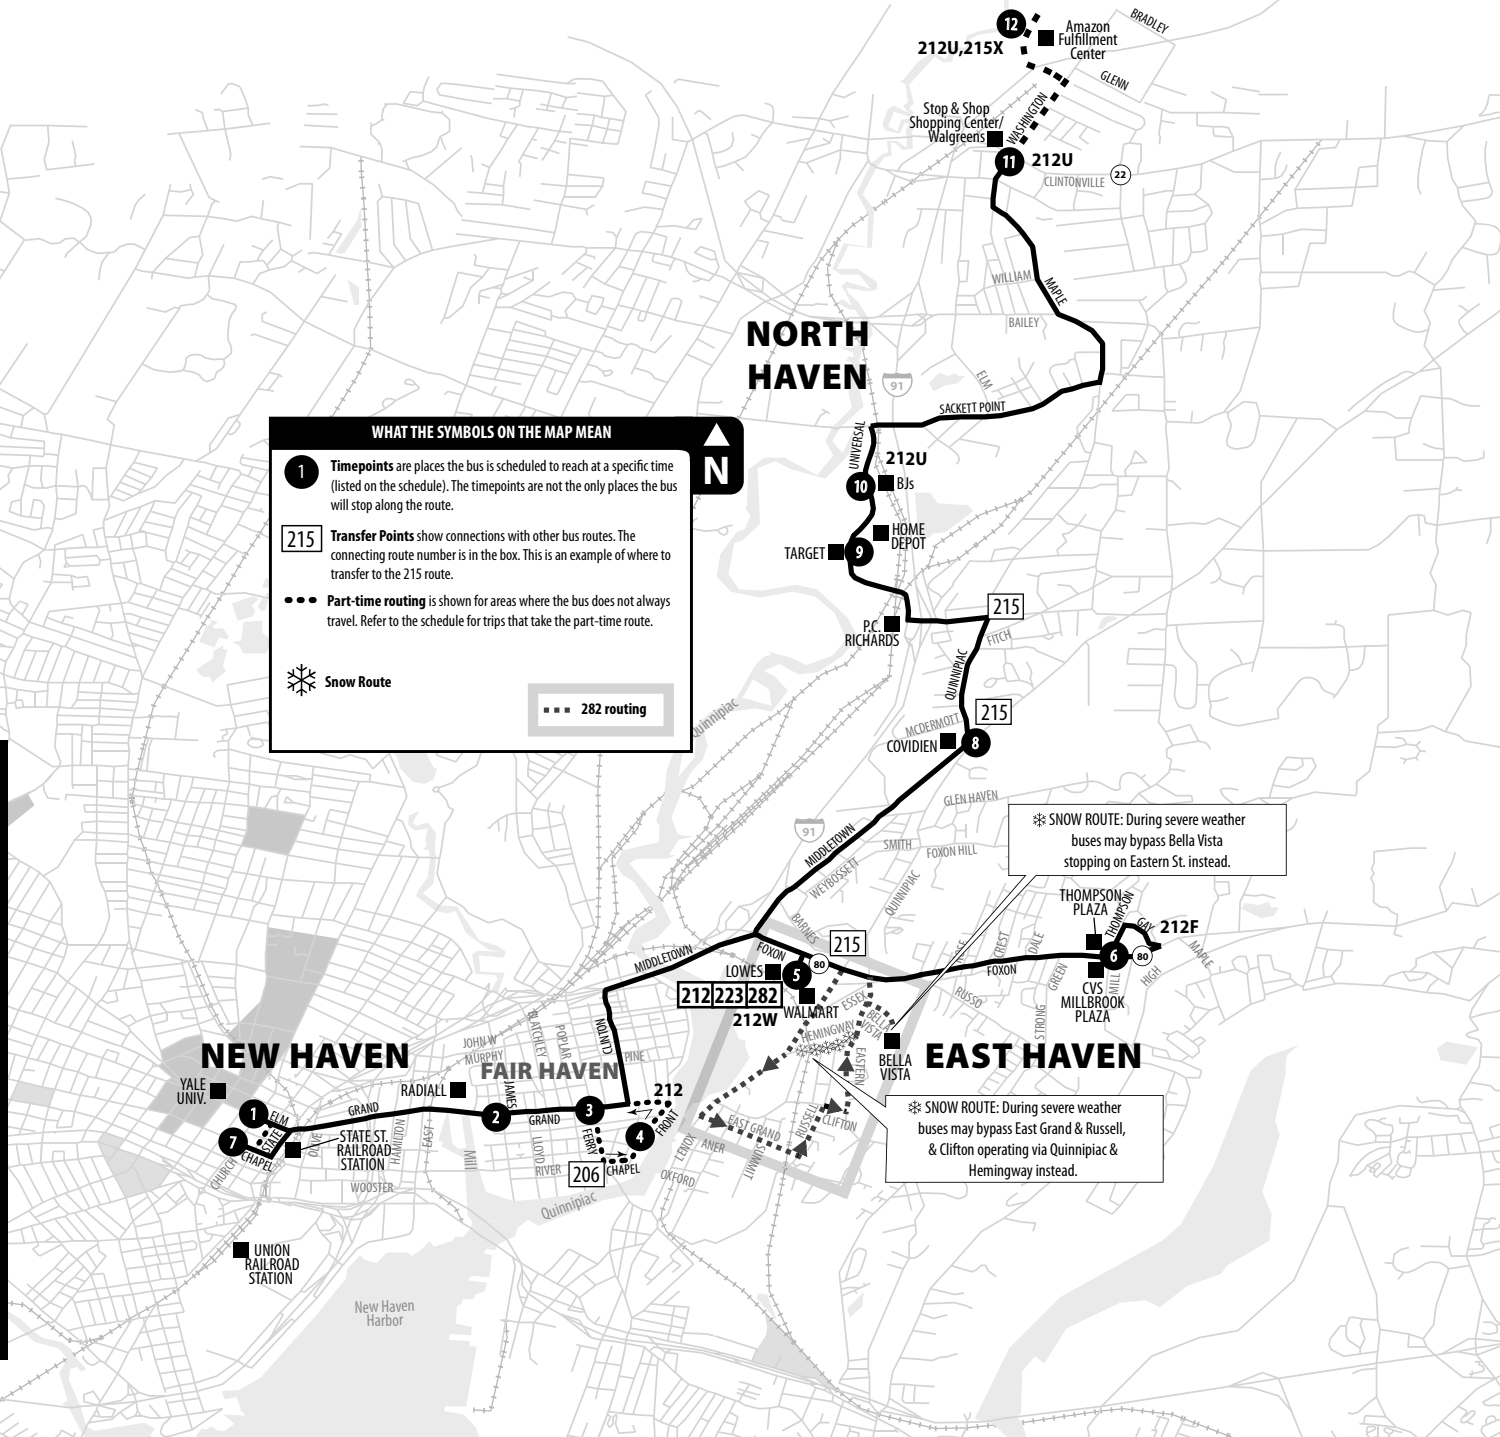

212 GRAND AVENUE

- 212 Ferry Street
- 212F Foxon Rd.
- 212U Universal Drive
- 212W Walmart

Bus Schedule Effective July 16, 2023

WHAT THE SYMBOLS ON THE MAP MEAN

- 1** Timepoints are places the bus is scheduled to reach at a specific time (listed on the schedule). The timepoints are not the only places the bus will stop along the route.
- 215** Transfer Points show connections with other bus routes. The connecting route number is in the box. This is an example of where to transfer to the 215 route.
- Part-time routing is shown for areas where the bus does not always travel. Refer to the schedule for trips that take the part-time route.
- Snow Route
- 282 routing

MAJOR DOWNTOWN BUS STOPS

This inset map shows major downtown bus stops in New Haven, including locations like New Haven Green, City Hall, and Union Station. Street names shown include College, Chapel, Temple, Church, Center, Orange, and George.

* SNOW ROUTE: During severe weather buses may bypass Bella Vista stopping on Eastern St. instead.

* SNOW ROUTE: During severe weather buses may bypass East Grand & Russell, & Clifton operating via Quinnipiac & Hemingway instead.