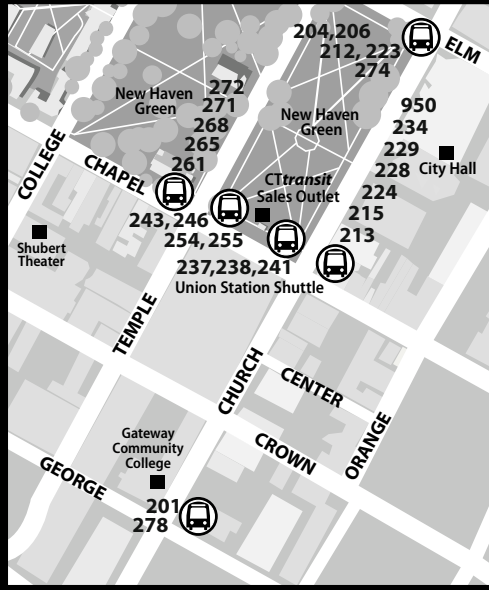

213 NORTH BRANFORD

Bus Schedule Updated July 2023

213X North Branford via I-91

MAJOR DOWNTOWN BUS STOPS

WHAT THE SYMBOLS ON THE MAP MEAN

- 1 Timepoints** are places the bus is scheduled to reach at a specific time (listed on the schedule). The timepoints are not the only places the bus will stop along the route.
- 215 Transfer Points** show connections with other bus routes. The connecting route number is in the box. This is an example of where to transfer to the 215 route.
- Part-time routing** is shown for areas where the bus does not always travel. Refer to the schedule for trips that take the part-time route.

Additional service to Route 80 & Thompson provided by the 212 route on weekdays and Saturdays.

* **SNOW ROUTE:** During severe weather buses may bypass Maple & Carol, operating via Foxon Rd instead.