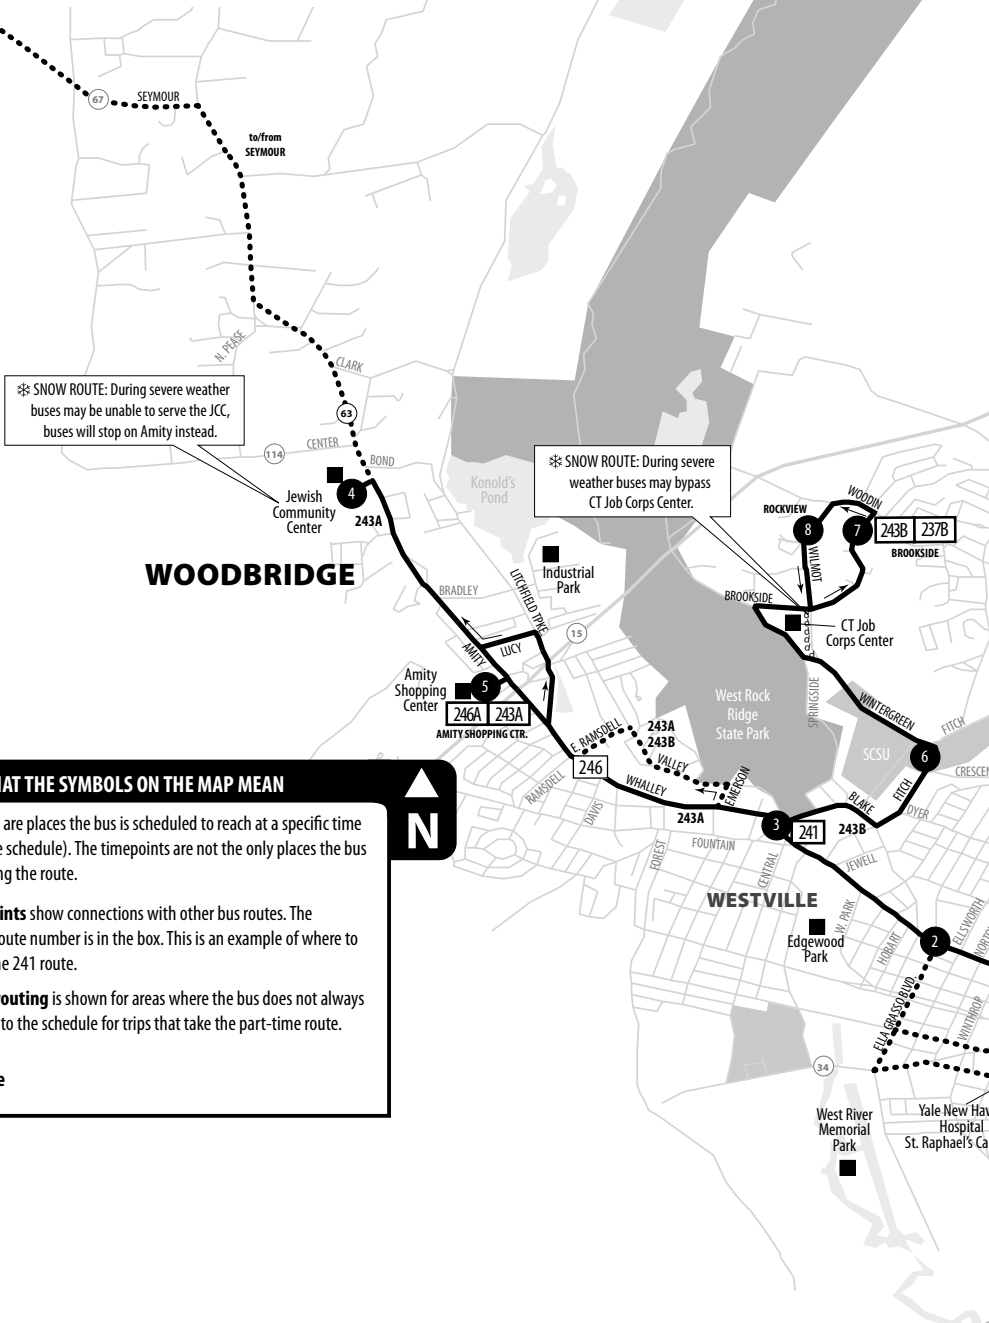

# 243 WHALLEY AVENUE

Bus Schedule Effective July 16, 2023

243B Brookside  
243A Amity Road

\* SNOW ROUTE: During severe weather buses may be unable to serve the JCC, buses will stop on Amity instead.

\* SNOW ROUTE: During severe weather buses may bypass CT Job Corps Center.

**WHAT THE SYMBOLS ON THE MAP MEAN**

- 1** Timepoints are places the bus is scheduled to reach at a specific time (listed on the schedule). The timepoints are not the only places the bus will stop along the route.
- 241** Transfer Points show connections with other bus routes. The connecting route number is in the box. This is an example of where to transfer to the 241 route.
- Part-time routing is shown for areas where the bus does not always travel. Refer to the schedule for trips that take the part-time route.
- Snow Route

**MAJOR DOWNTOWN BUS STOPS**

204, 206  
212, 223  
274  
950  
234  
229  
228 City Hall  
224  
215  
213  
272  
271  
268  
265  
261  
243, 246  
254, 255  
237, 238, 241  
Union Station Shuttle  
201  
278  
ELM  
New Haven Green  
New Haven Green  
CTtransit Sales Outlet  
Shubert Theater  
Gateway Community College  
COLLEGE  
CHapel  
TEMPLE  
CHURCH  
CENTER  
CROWN  
ORANGE  
GEORGE