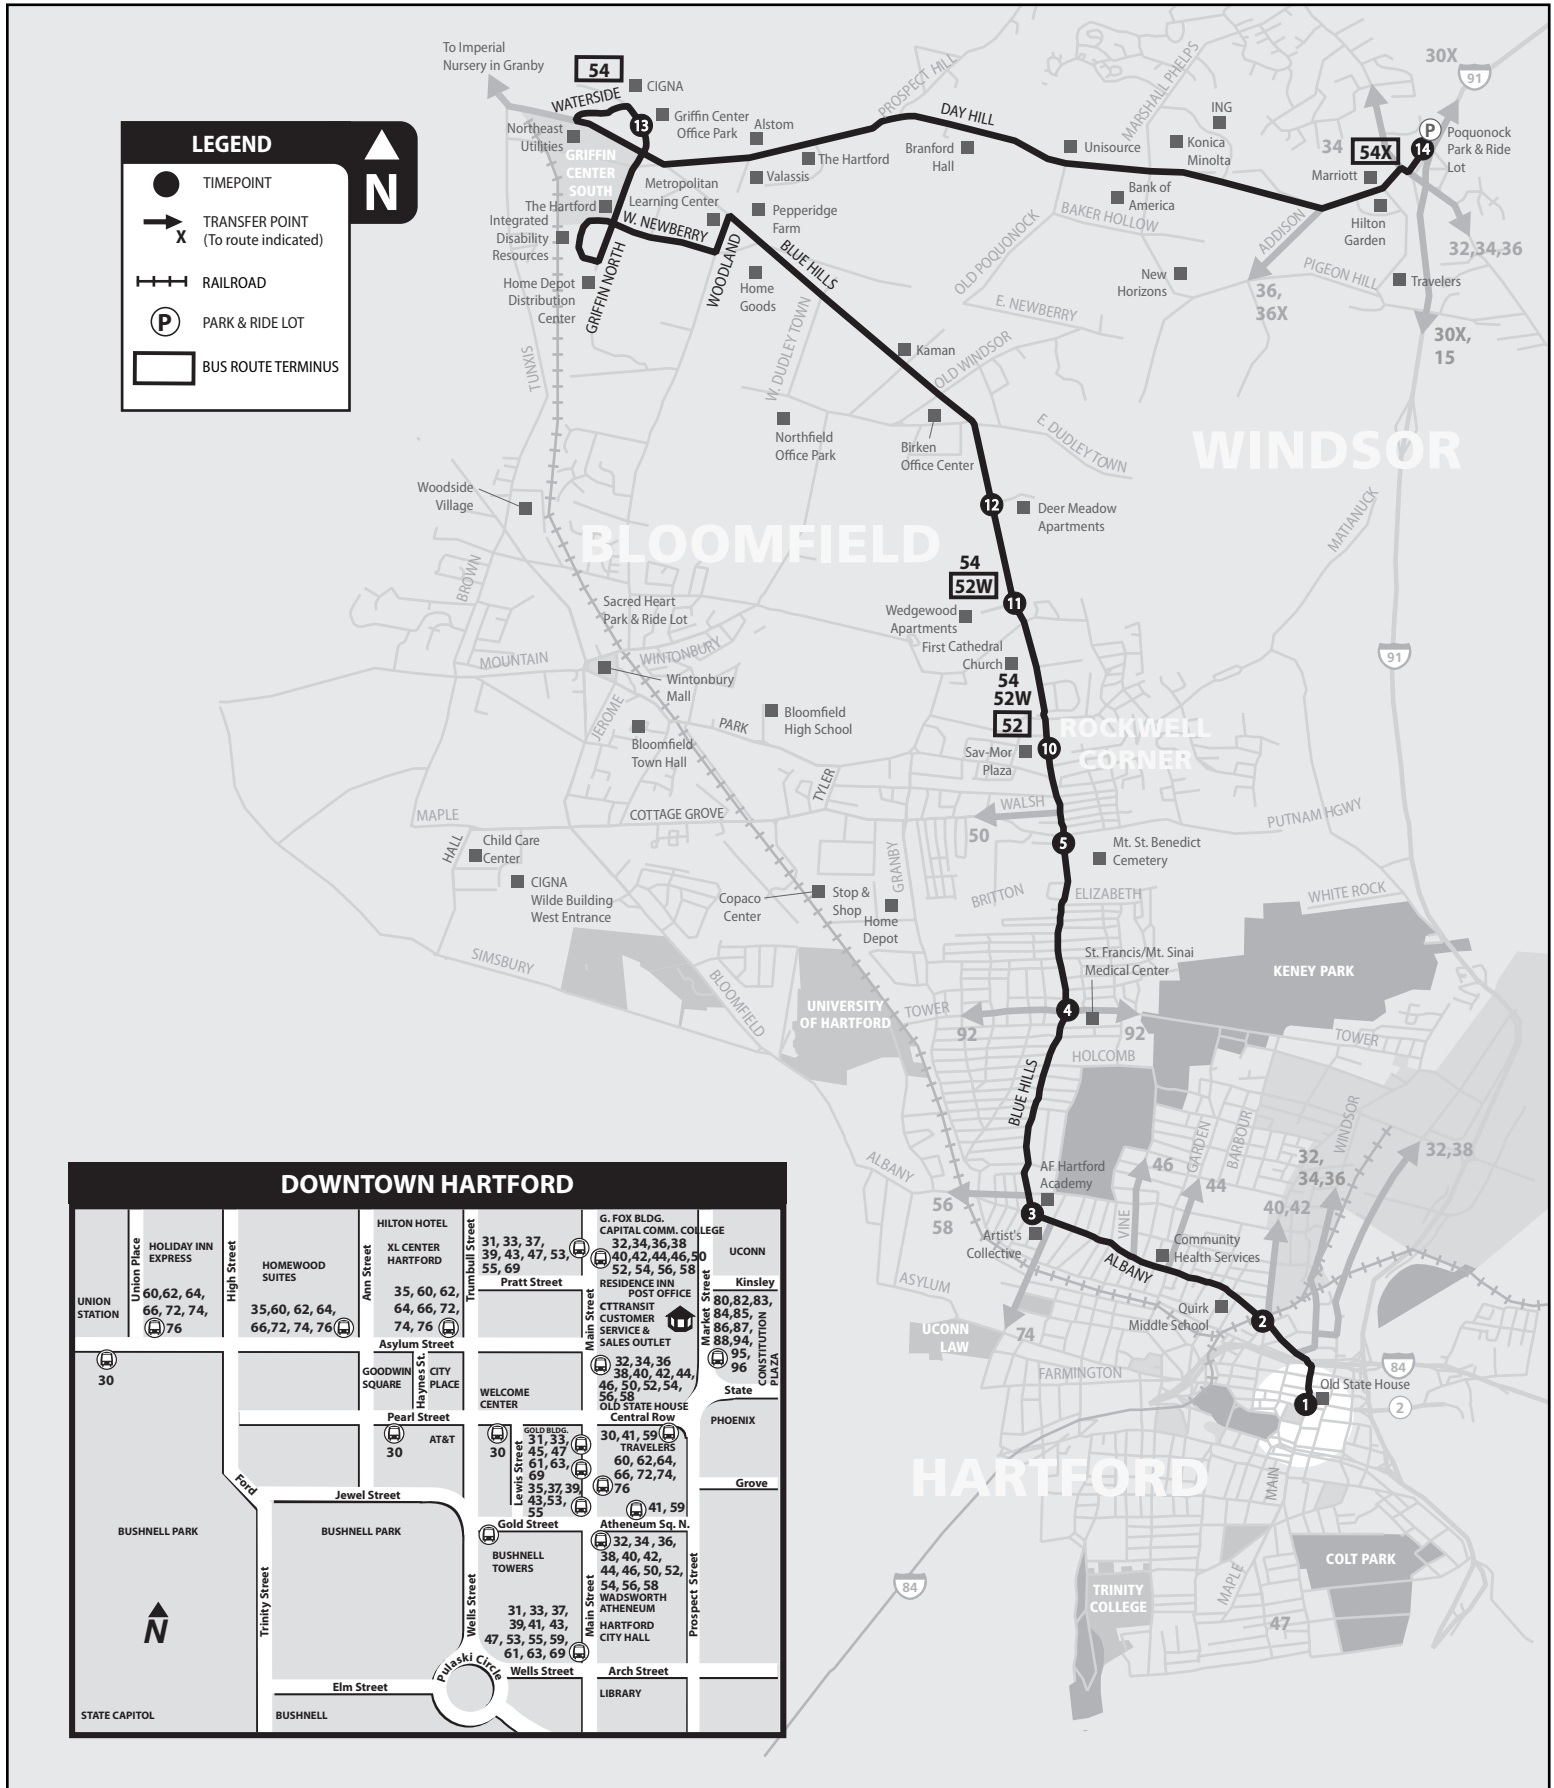

# 52 BLUE HILLS AVENUE

**52** Rockwell Corner  
**52W** Wedgewood

# 54 BLUE HILLS AVENUE

**54** Blue Hills Ext.  
**54X** Blue Hills Ext. Express

Bus Schedule Effective July 31, 2011

**LEGEND**

- TIMEPOINT
- ➔ TRANSFER POINT (To route indicated)
- ⊢ RAILROAD
- (P) PARK & RIDE LOT
- ▭ BUS ROUTE TERMINUS

**DOWNTOWN HARTFORD**

Union Station 60, 62, 64, 66, 72, 74, 76 76	High Street HOMEWOOD SUITES 35, 60, 62, 64, 66, 72, 74, 76	Ann Street HILTON HOTEL 35, 60, 62, 64, 66, 72, 74, 76	Trumbull Street 31, 33, 37, 39, 43, 47, 53, 55, 69	Main Street G. FOX BLDG. CAPITAL COMM. COLLEGE 32, 34, 36, 38, 40, 42, 44, 46, 50, 52, 54, 56, 58	Market Street UCONN 80, 82, 83, 84, 85, 86, 87, 88, 89, 94, 95, 96
30	Asylum Street CITY PLACE 30	Wells Street WELCOME CENTER 30	Pratt Street RESIDENCE INN POST OFFICE 32, 34, 36, 38, 40, 42, 44, 46, 50, 52, 54, 56, 58	State Street PHOENIX 30, 41, 59	Prospect Street Athenum Sq. N. 32, 34, 36, 38, 40, 42, 44, 46, 50, 52, 54, 56, 58
30	Wells Street GOLD RIBBON 31, 33, 45, 47, 61, 63, 69	Wells Street WELLS STREET 31, 33, 37, 39, 41, 43, 47, 53, 55, 59, 61, 63, 69	Wells Street WELLS STREET 31, 33, 37, 39, 41, 43, 47, 53, 55, 59, 61, 63, 69	Wells Street WELLS STREET 31, 33, 37, 39, 41, 43, 47, 53, 55, 59, 61, 63, 69	Wells Street WELLS STREET 31, 33, 37, 39, 41, 43, 47, 53, 55, 59, 61, 63, 69
30	Wells Street WELLS STREET 31, 33, 37, 39, 41, 43, 47, 53, 55, 59, 61, 63, 69	Wells Street WELLS STREET 31, 33, 37, 39, 41, 43, 47, 53, 55, 59, 61, 63, 69	Wells Street WELLS STREET 31, 33, 37, 39, 41, 43, 47, 53, 55, 59, 61, 63, 69	Wells Street WELLS STREET 31, 33, 37, 39, 41, 43, 47, 53, 55, 59, 61, 63, 69	Wells Street WELLS STREET 31, 33, 37, 39, 41, 43, 47, 53, 55, 59, 61, 63, 69