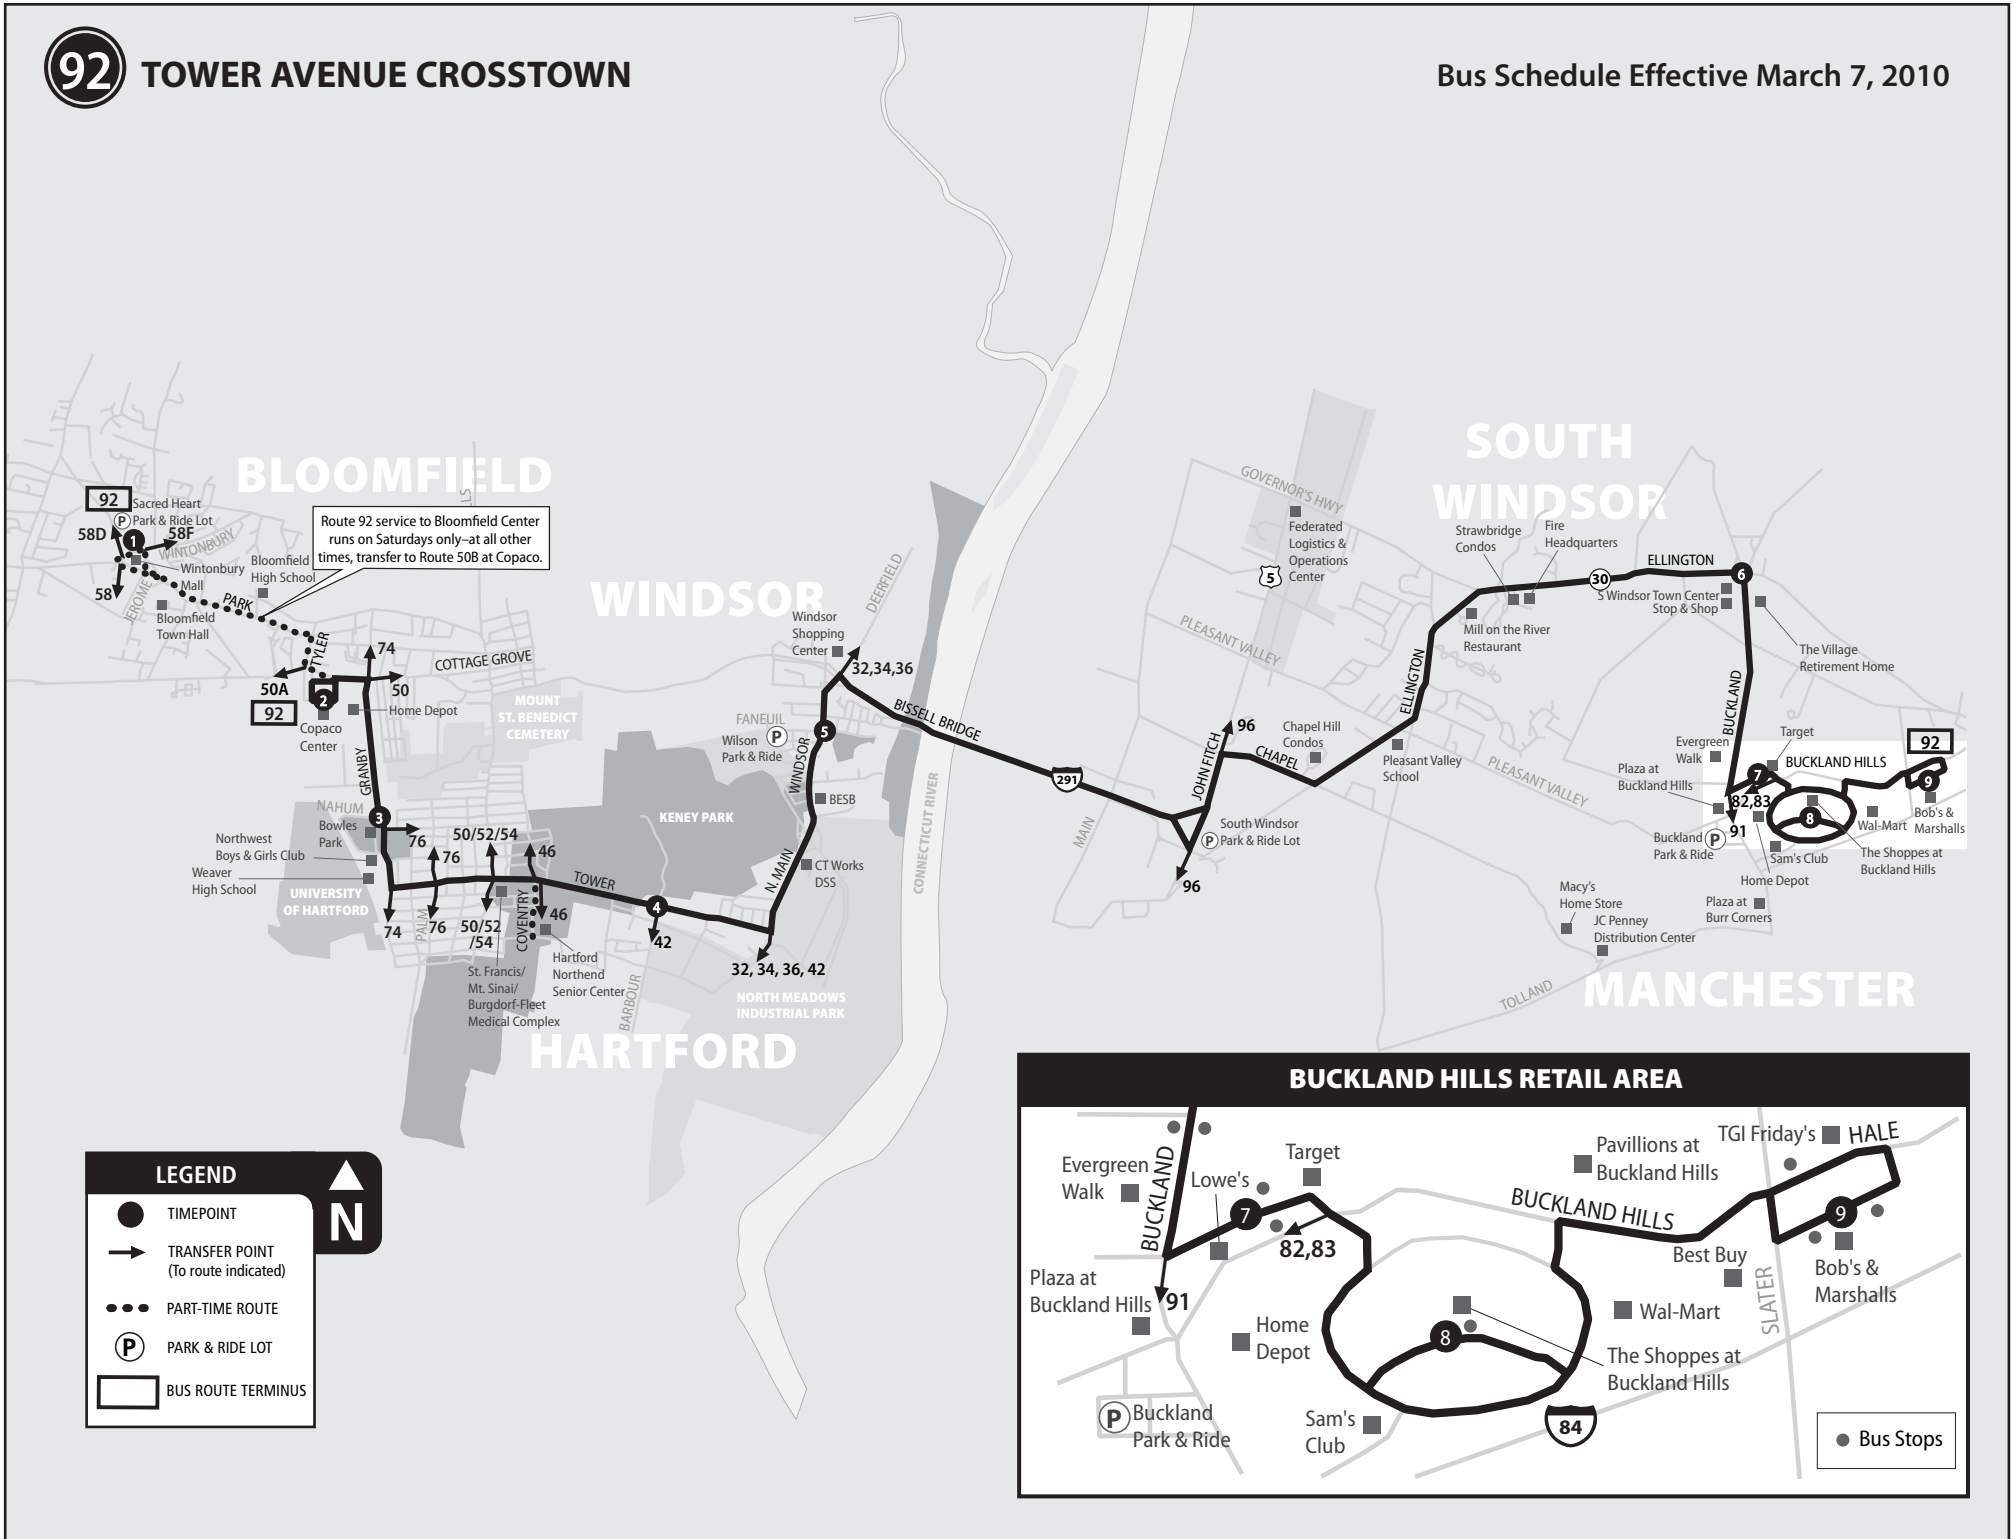

92 TOWER AVENUE CROSTOWN

Bus Schedule Effective March 7, 2010

BLOOMFIELD

Route 92 service to Bloomfield Center runs on Saturdays only—at all other times, transfer to Route 50B at Copaco.

WINDSOR

SOUTH WINDSOR

HARTFORD

MANCHESTER

BUCKLAND HILLS RETAIL AREA

LEGEND

- TIMEPOINT
- TRANSFER POINT (To route indicated)
- ⋯ PART-TIME ROUTE
- (P) PARK & RIDE LOT
- ▭ BUS ROUTE TERMINUS

N

● Bus Stops