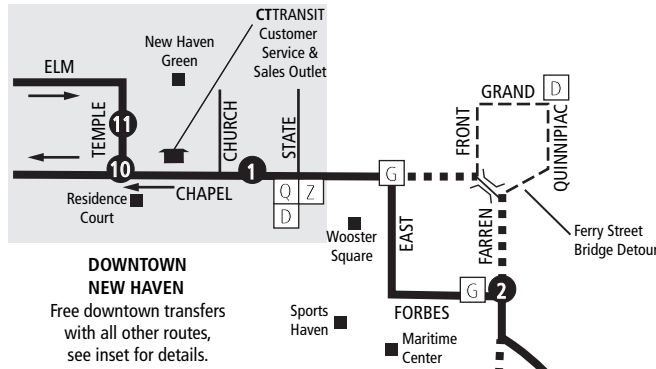

## EAST HAVEN

Effective: September 7, 2008

### Routes

- F2 Momauguin
- F3 Short Beach / Branford
- F4 Wal-Mart

**DOWNTOWN NEW HAVEN**  
Free downtown transfers with all other routes, see inset for details.

No service to Short Beach Road Monday through Friday 8:45 a.m. to 3:30 p.m.

No service to Stannard, Harbor, Maple, Kirkham Monday through Friday 8:45 a.m. to 3:30 p.m. No service on Saturdays, except for one trip that serves Branford RR Station at 7:07 a.m.