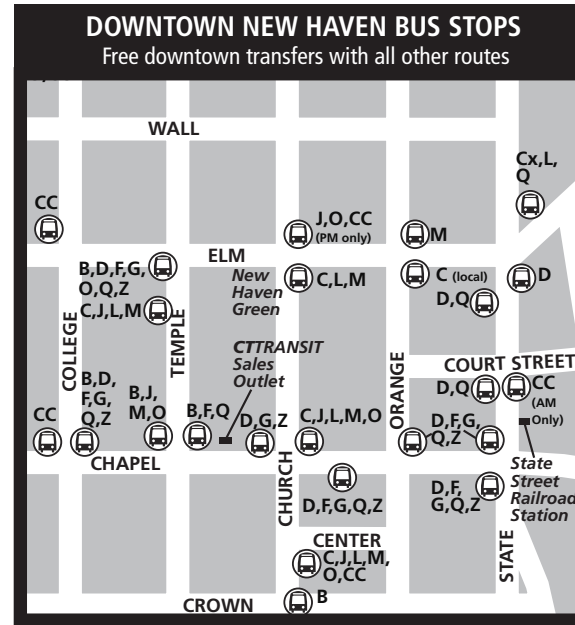

## EAST HAVEN

Effective: September 7, 2008

### Routes

- F2 Momauguin
- F3 Short Beach / Branford
- F4 Wal-Mart

**DOWNTOWN NEW HAVEN**  
Free downtown transfers with all other routes, see inset for details.

No service to Short Beach Road Monday through Friday 8:45 a.m. to 3:30 p.m.

No service to Stannard, Harbor, Maple, Kirkham Monday through Friday 8:45 a.m. to 3:30 p.m. No service on Saturdays, except for one trip that serves Branford RR Station at 7:07 a.m.