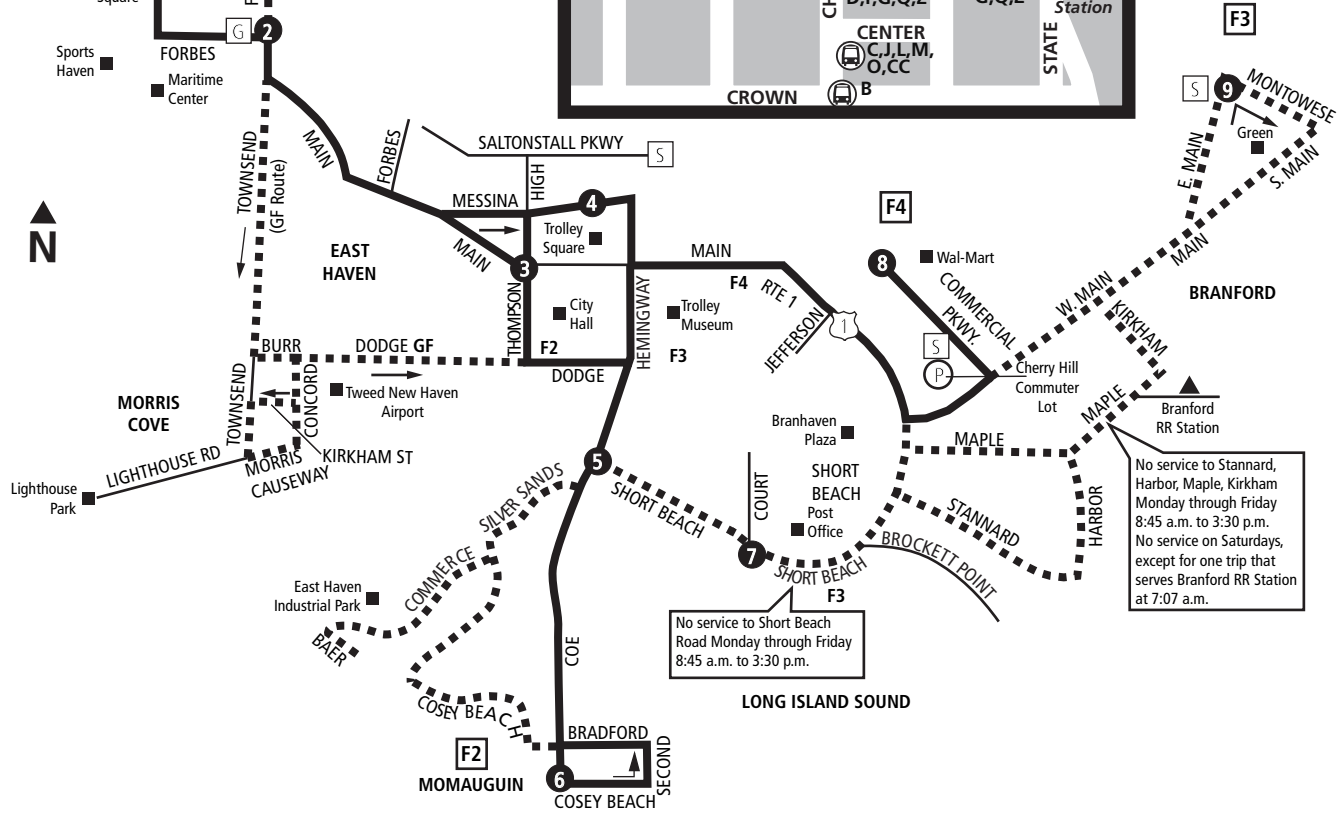

## EAST HAVEN

Effective: September 7, 2008

### Routes

- F2 Momauguin
- F3 Short Beach / Branford
- F4 Wal-Mart

**DOWNTOWN NEW HAVEN**  
Free downtown transfers with all other routes, see inset for details.

No service to Short Beach Road Monday through Friday 8:45 a.m. to 3:30 p.m.

No service to Stannard, Harbor, Maple, Kirkham Monday through Friday 8:45 a.m. to 3:30 p.m. No service on Saturdays, except for one trip that serves Branford RR Station at 7:07 a.m.