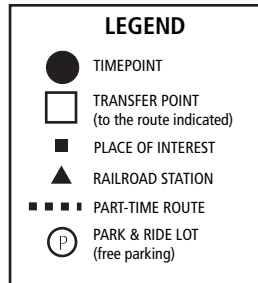

### Routes

- F2 Momauguin
- F3 Short Beach / Branford
- F4 Wal-Mart

**DOWNTOWN NEW HAVEN**  
Free downtown transfers with all other routes, see inset for details.

No service to Short Beach Road Monday through Friday 8:45 a.m. to 3:30 p.m.

No service to Stannard, Harbor, Maple, Kirkham Monday through Friday 8:45 a.m. to 3:30 p.m. No service on Saturdays, except for one trip that serves Branford RR Station at 7:07 a.m.