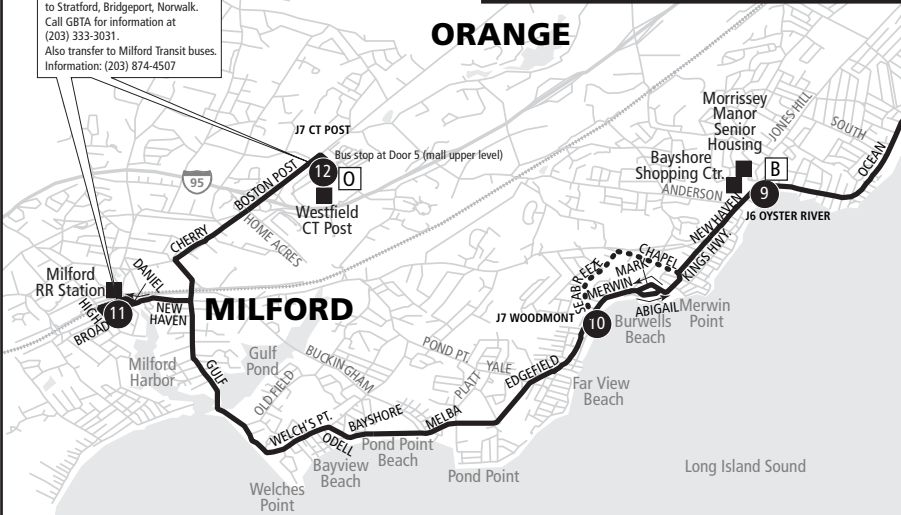

ORANGE

WHAT THE SYMBOLS ON THE MAP MEAN

1. 1 Timepoints are places the bus is scheduled to reach at a specific time (listed on the schedule). The timepoints are not the only places the bus will stop along the route.
2. B Transfer Points show connections with other bus routes. The connecting route letter is in the box. This is an example of where to transfer to the "B" route.
3. ••• Part-time routing is shown for areas where the bus does not always travel. Refer to the schedule for trips that take the part-time route.