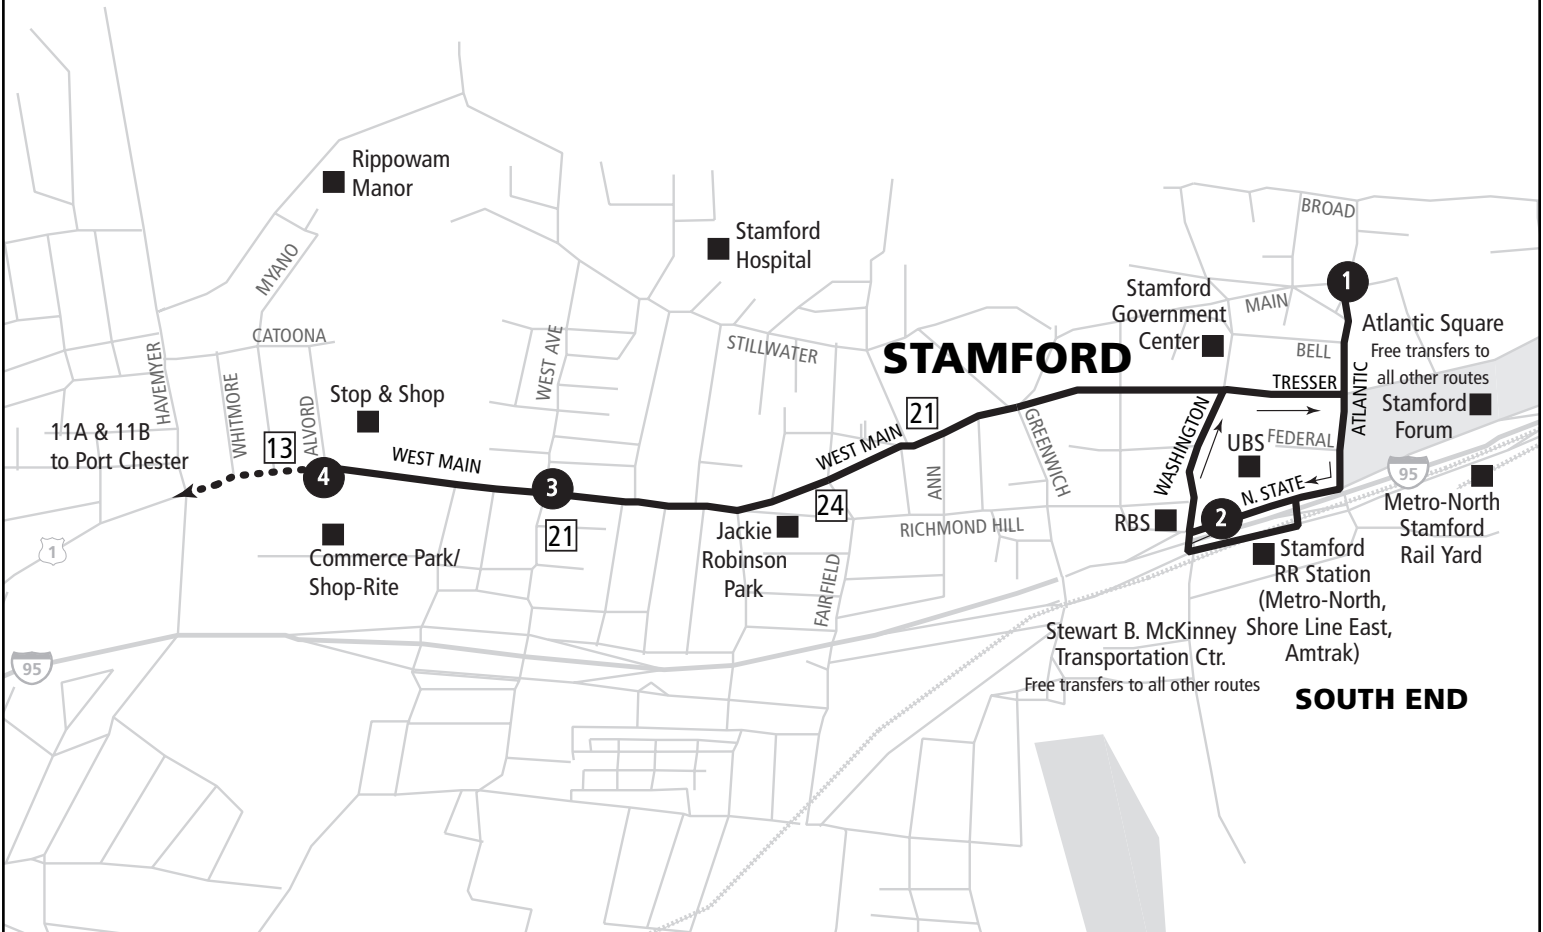

# 14 WEST MAIN STREET

## 14 Commerce Park

Effective April 12, 2009

- ### WHAT THE SYMBOLS ON THE MAP MEAN
- 1** Timepoints are places the bus is scheduled to reach at a specific time (listed on the schedule). The timepoints are not the only places the bus will stop along the route.
  - 21** Transfer Points show connections with other bus routes. The connecting route number is in the box. This is an example of where to transfer to the "21" route.
  - ..... Part-time routing is shown for areas where the bus does not always travel. Refer to the schedule for trips that take the part-time route.
  - 22A** Terminus shows the last stop for a branch of this bus route.