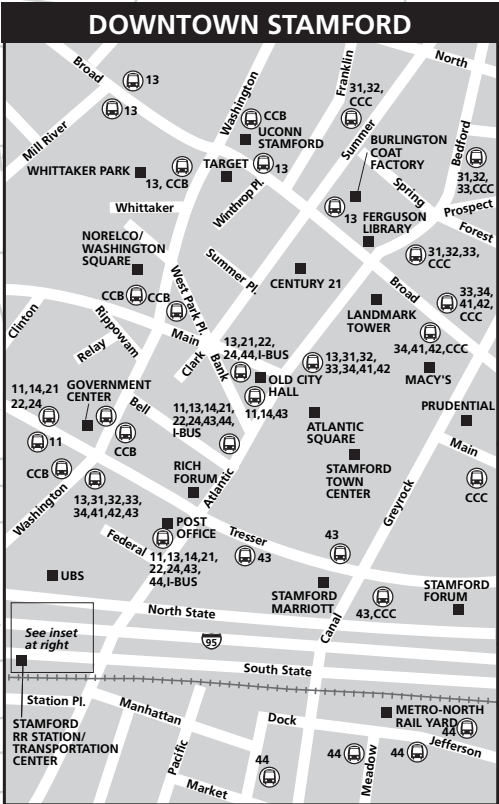

# 14 WEST MAIN STREET

## 14 Commerce Park

Effective April 12, 2009

- ### WHAT THE SYMBOLS ON THE MAP MEAN
- 1** Timepoints are places the bus is scheduled to reach at a specific time (listed on the schedule). The timepoints are not the only places the bus will stop along the route.
  - 21** Transfer Points show connections with other bus routes. The connecting route number is in the box. This is an example of where to transfer to the "21" route.
  - ..... Part-time routing is shown for areas where the bus does not always travel. Refer to the schedule for trips that take the part-time route.
  - 22A** Terminus shows the last stop for a branch of this bus route.