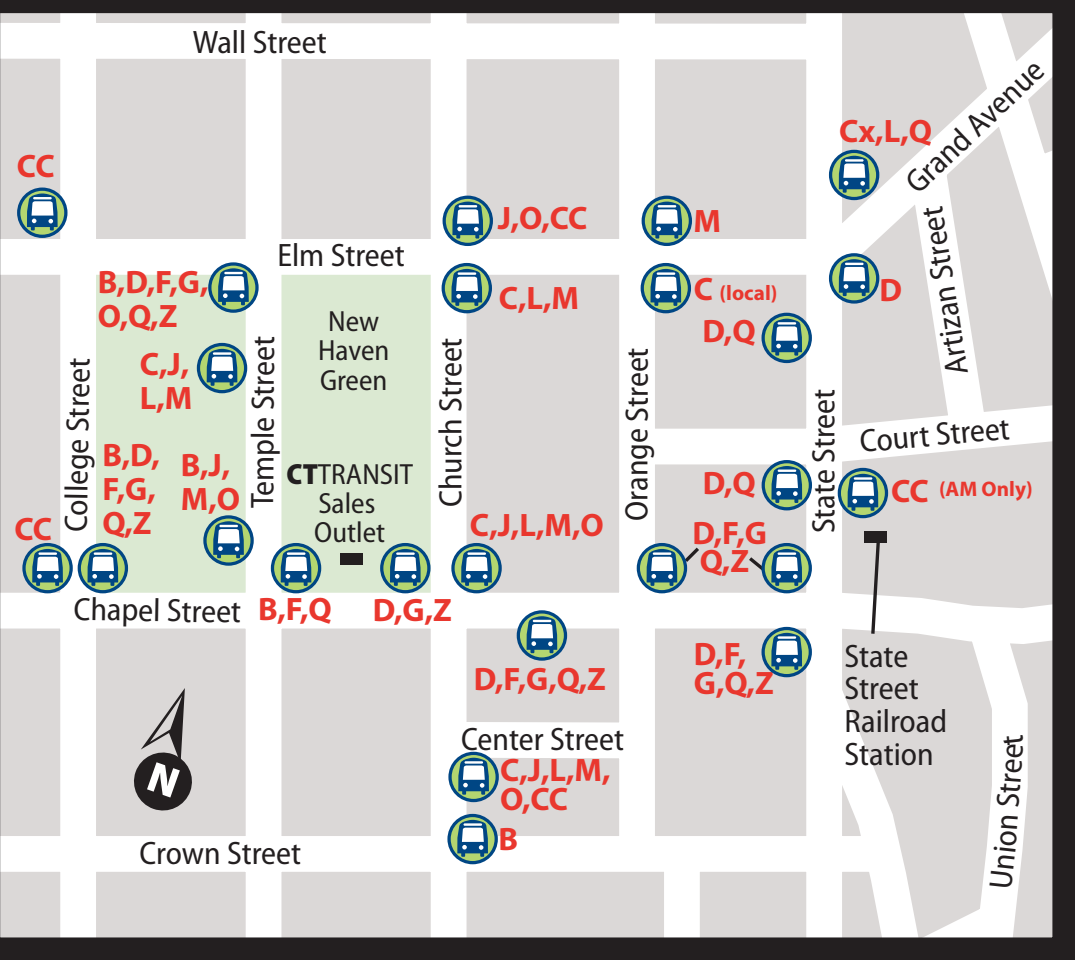

NEW HAVEN METRO AREA BUS SYSTEM MAP

ROUTE KEY

Service operated by **CTTRANSIT**, New Haven
203-624-0151 • www.cttransit.com

- B Whalley Avenue/Congress Avenue
- C North Haven
- D Grand Avenue/Dixwell Avenue
- F East Haven/West Chapel Street
- G Shelton Avenue/East Chapel Street
- L Whitney Avenue/Kimberly Avenue
- M North Branford
- M Washington Avenue/State Street
- O Route 1/Winchester Avenue
- Q State Street/Edgewood Avenue
- S Madison via Route 1
- Z Goffe Street/Sargent Drive
- Z Commuter Connection: Downtown
- Z Commuter Connection: Sargent Drive
- Z CT Post Flyer

Service operated by **MILFORD TRANSIT**
203-874-4507; www.milfordtransit.com

- MTD4 Milford Transit District Route 4
- C Commuter Connection: Milford
- C Coastal Link

M3 Route Branch Terminus

--- Express Portion of Route (no stops)

DOWNTOWN NEW HAVEN BUS STOPS DETALLE DEL CENTRO URBANO DE NEW HAVEN

Costal Link
Milford Transit District
203-874-4507
www.milfordtransit.com

GBT
203-333-3031
www.gogbt.com

Metro-North to Stamford & New York
800-METRO-INFO
www.mta.info/mnr

Amtrak to New York & Washington D.C.
800-872-7245
www.amtrak.com

Downtown Union Station Shuttle

FREE CTTRANSIT shuttle service connecting downtown, parking, and Union Station every 20 minutes

Legend

- → Shuttle Route
- ☆ Shuttle Stop
- P Parking

Shuttle operating Monday through Friday

Effective: December 2010