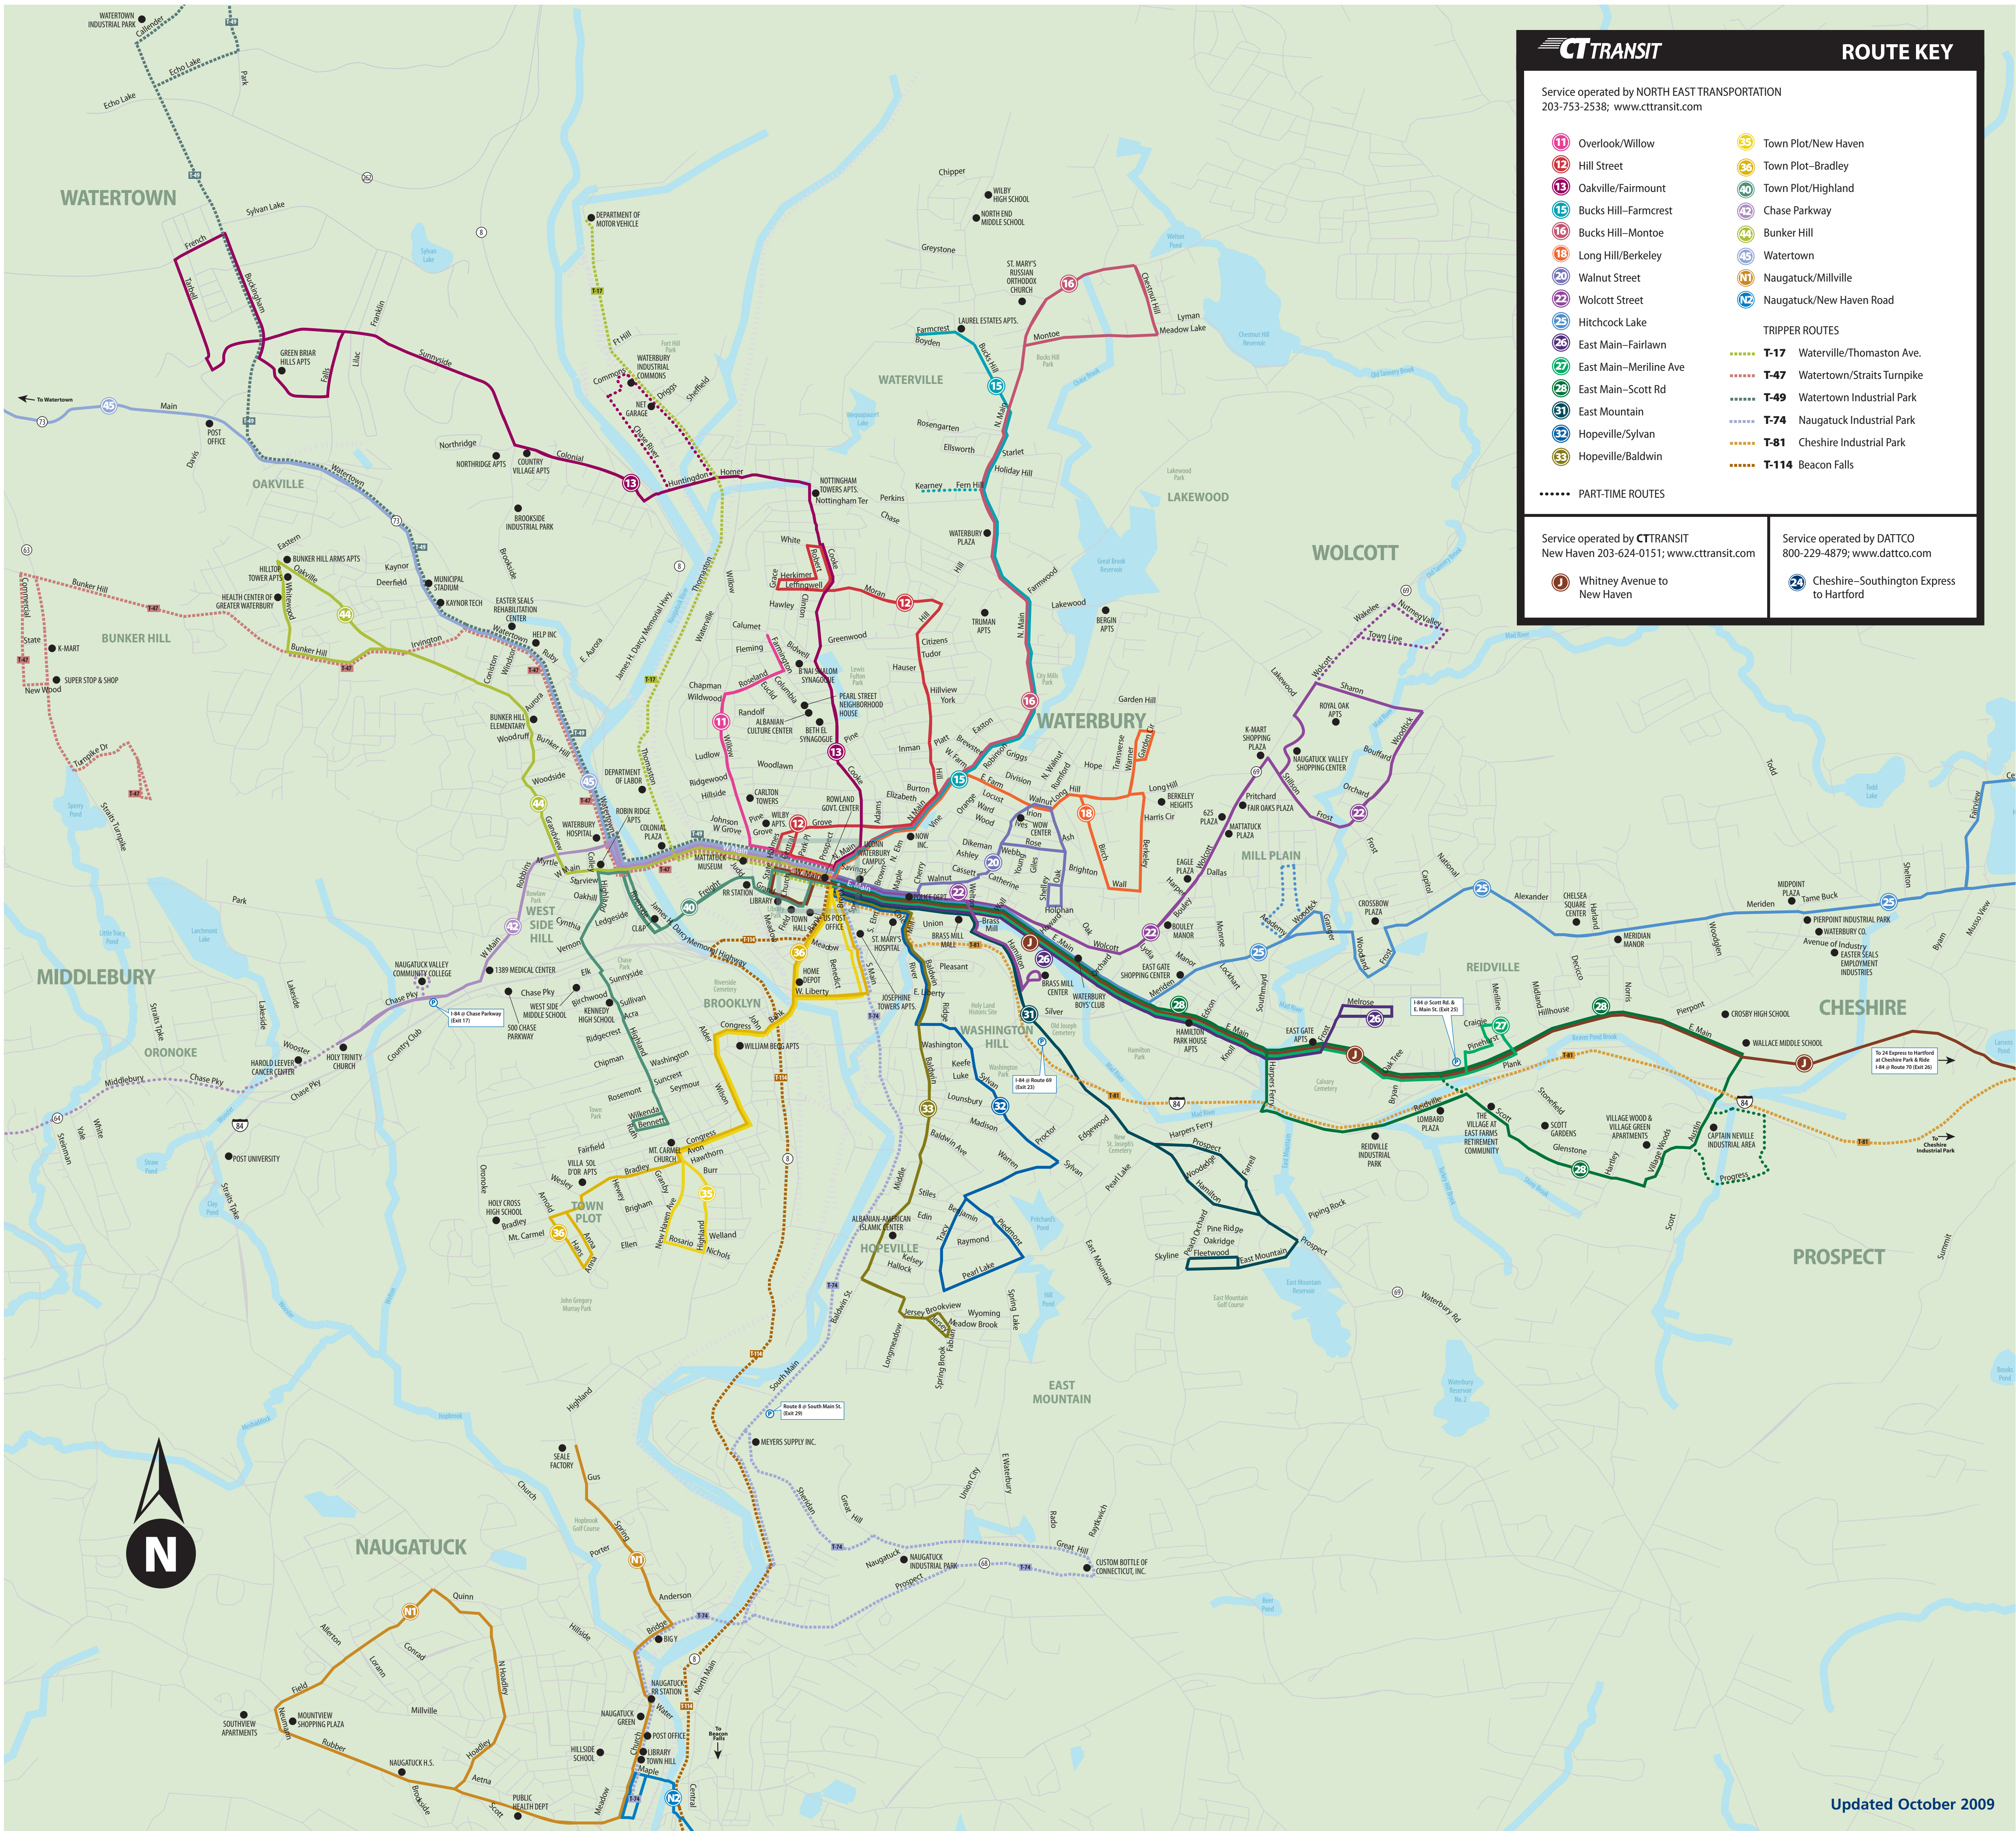

WATERBURY METRO AREA BUS SYSTEM MAP

CTTRANSIT **ROUTE KEY**

Service operated by NORTH EAST TRANSPORTATION
203-753-2538; www.cttransit.com

<ul style="list-style-type: none"> 11 Overlook/Willow 12 Hill Street 13 Oakville/Fairmount 15 Bucks Hill-Farmcrest 16 Bucks Hill-Montoe 18 Long Hill/Berkeley 20 Walnut Street 22 Wolcott Street 25 Hitchcock Lake 26 East Main-Fairlawn 27 East Main-Merline Ave 28 East Main-Scott Rd 31 East Mountain 32 Hopeville/Sylvan 33 Hopeville/Baldwin 	<ul style="list-style-type: none"> 35 Town Plot/New Haven 36 Town Plot-Bradley 40 Town Plot/Highland 42 Chase Parkway 44 Bunker Hill 45 Watertown 48 Naugatuck/Millville 49 Naugatuck/New Haven Road
--	--

TRIPPER ROUTES

- T-17 Waterville/Thomaston Ave.
- T-47 Watertown/Straits Turnpike
- T-49 Watertown Industrial Park
- T-74 Naugatuck Industrial Park
- T-81 Cheshire Industrial Park
- T-114 Beacon Falls

..... PART-TIME ROUTES