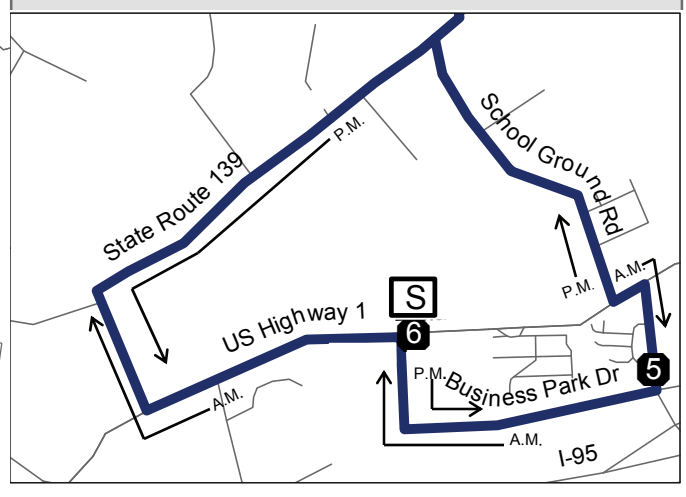

SERVICE INFORMATION

R-link Service

The R-link is a regional service that operates five days a week, Monday through Friday. These buses travel along Routes 22 and 139 connecting the towns of North Haven, North Branford and Branford with the CTTRANSIT and DATTCO services. Schedules are available at numerous locations throughout the region as well as on the R-link buses.

Smoking, drinking, eating, playing radios and inappropriate behavior are not allowed on the bus.

R-link

Bus Schedule

Linking:

Branford
North Branford
North Haven

Also Serving:

Stop & Shop North Haven
Northford Center
Central Plaza
Commercial Street
Business Park Drive
Stop & Shop Branford

Effective February 2008

GNHTD

Greater New Haven Transit District

Service Information:

(203)-288-6643

TDD 288-7067

C Route provides connection to New Haven & Wallingford

R-link

Legend

-  Timepoints
-  Off Route Service Area
-  Transfer Point (to the route indicated)

Branford Detail

Morning Schedule

Southbound					Northbound				
1	2	3	4	5	6	4	3	2	1
Stop & Shop North Haven	Northford Plaza	Central Plaza	Hillside Terrace	Stop & Shop Branford	Rte 1 @ Business Park Dr	Hillside Terrace	Central Plaza	Northford Plaza	Stop & Shop North Haven
6:00	6:08	6:23	6:25	6:33	6:38	6:48	6:50	7:05	7:13
7:18	7:26	7:41	7:43	7:51	8:01	8:11	8:13	8:28	8:36
8:00	8:08	8:23	8:25	8:33	8:43	8:53	8:55	9:10	9:18
8:41	8:49	9:04	9:06	9:14	9:25	9:35	9:37	9:52	10:00
9:23	9:31	9:46	9:48	9:56	10:06	10:16	10:18	10:33	10:41
10:46	10:54	11:09	11:11	11:19	11:25	11:35	11:37	11:52	12:00