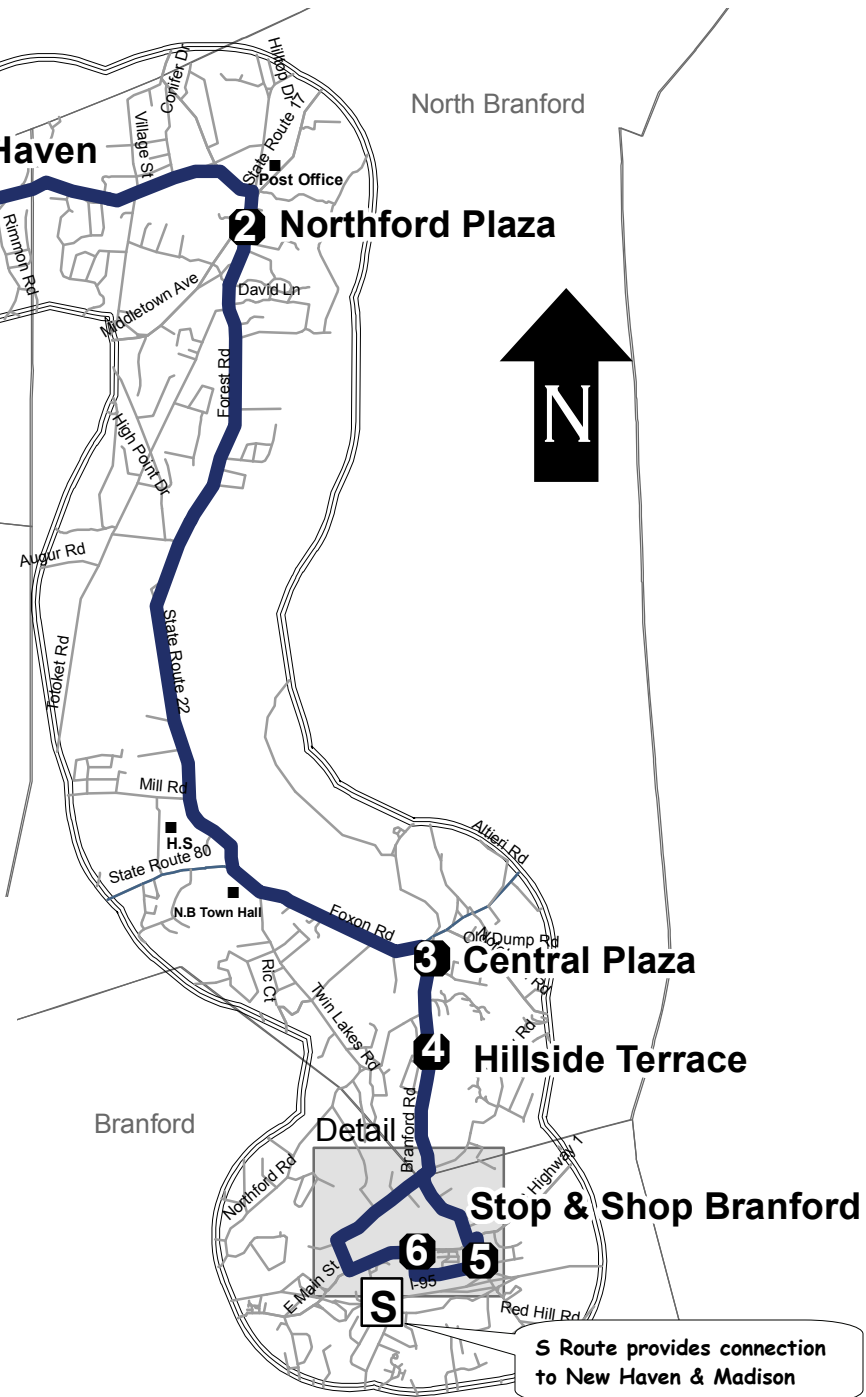

Off-Route Stops

The R-link offers curb-to-curb service off the scheduled route. This service is available within an area $\frac{3}{4}$ of a mile on either side of the route. The fare for these stops is \$2.50. To request an off-route service stop, passengers must call and make reservations. The number to call to make a reservation is: **(203) 288-6643**.

DATTCO S-Route

The R-link route connects to the DATTCO S-Route, which operates along the Route 1 corridor between New Haven and Madison.

**A Public Service of the
Connecticut Department of Transportation
and
Greater New Haven Transit District**

Legend

-  Timepoints
-  Off Route Service Area
-  Transfer Point (to the route indicated)

Branford Detail

Morning Schedule

Southbound					Northbound				
1	2	3	4	5	6	4	3	2	1
Stop & Shop North Haven	Northford Plaza	Central Plaza	Hillside Terrace	Stop & Shop Branford	Rte 1 @ Business Park Dr	Hillside Terrace	Central Plaza	Northford Plaza	Stop & Shop North Haven
6:00	6:08	6:23	6:25	6:33	6:38	6:48	6:50	7:05	7:13
7:18	7:26	7:41	7:43	7:51	8:01	8:11	8:13	8:28	8:36
8:00	8:08	8:23	8:25	8:33	8:43	8:53	8:55	9:10	9:18
8:41	8:49	9:04	9:06	9:14	9:25	9:35	9:37	9:52	10:00
9:23	9:31	9:46	9:48	9:56	10:06	10:16	10:18	10:33	10:41
10:46	10:54	11:09	11:11	11:19	11:25	11:35	11:37	11:52	12:00

Afternoon Schedule

Southbound					Northbound				
1	2	3	4	6	5	4	3	2	1
Stop & Shop North Haven	Northford Plaza	Central Plaza	Hillside Terrace	Rte 1 @ Business Park Dr	Stop & Shop Branford	Hillside Terrace	Central Plaza	Northford Plaza	Stop & Shop North Haven
1:00	1:08	1:23	1:25	1:35	1:45	1:53	1:55	2:10	2:18
2:23	2:31	2:46	2:48	2:58	3:08	3:16	3:18	3:33	3:41
3:00	3:08	3:23	3:25	3:35	3:45	3:53	3:55	4:10	4:18
3:46	3:54	4:09	4:11	4:21	4:27	4:35	4:37	4:52	5:00
4:23	4:31	4:46	4:48	4:58	5:08	5:16	5:18	5:33	5:41
5:46	5:54	6:09	6:11	6:21	6:27	6:35	6:37	6:52	7:00