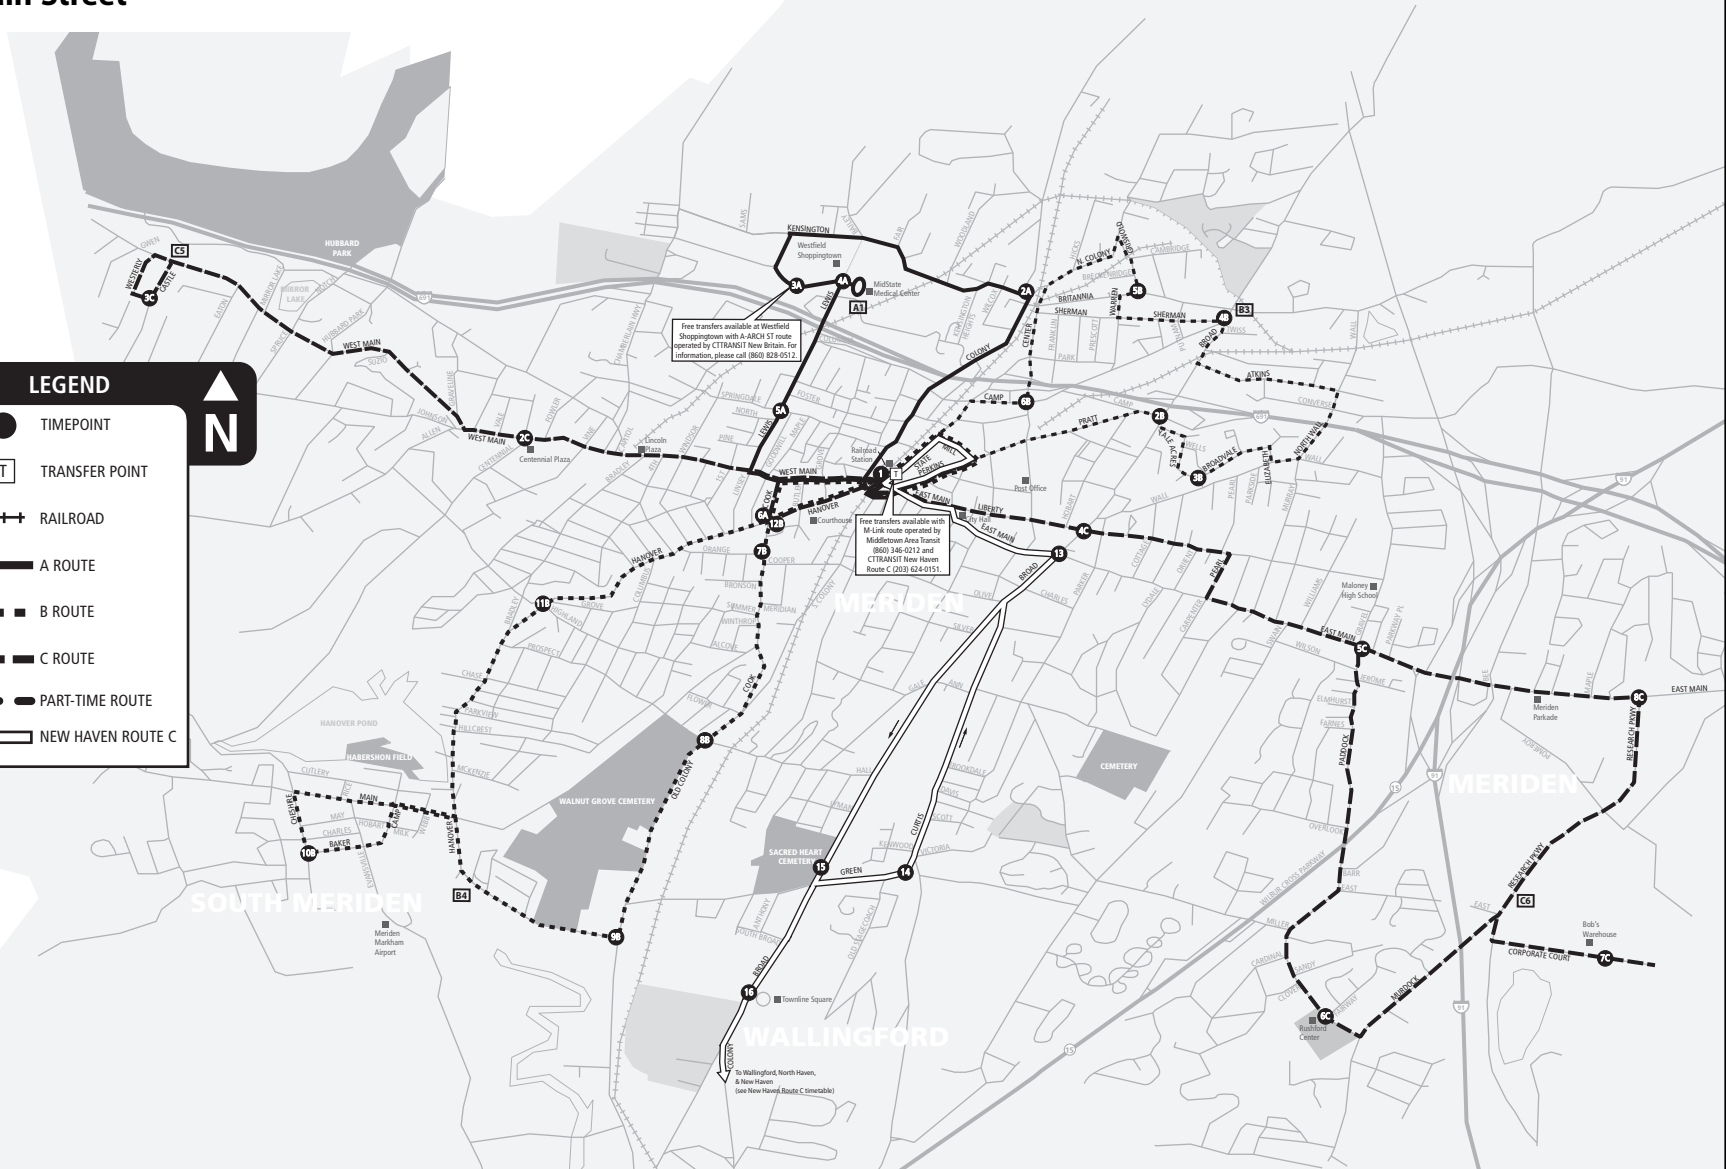

Routes:

A1 Westfield Shoppingtown

B3 Yale Acres

B4 South Meriden

C5 West Main Street

C6 East Main Street

LEGEND

- TIMEPOINT
- T TRANSFER POINT
- ++++ RAILROAD
- A ROUTE
- - - B ROUTE
- · - C ROUTE
- · - PART-TIME ROUTE
- ▭ NEW HAVEN ROUTE C

N