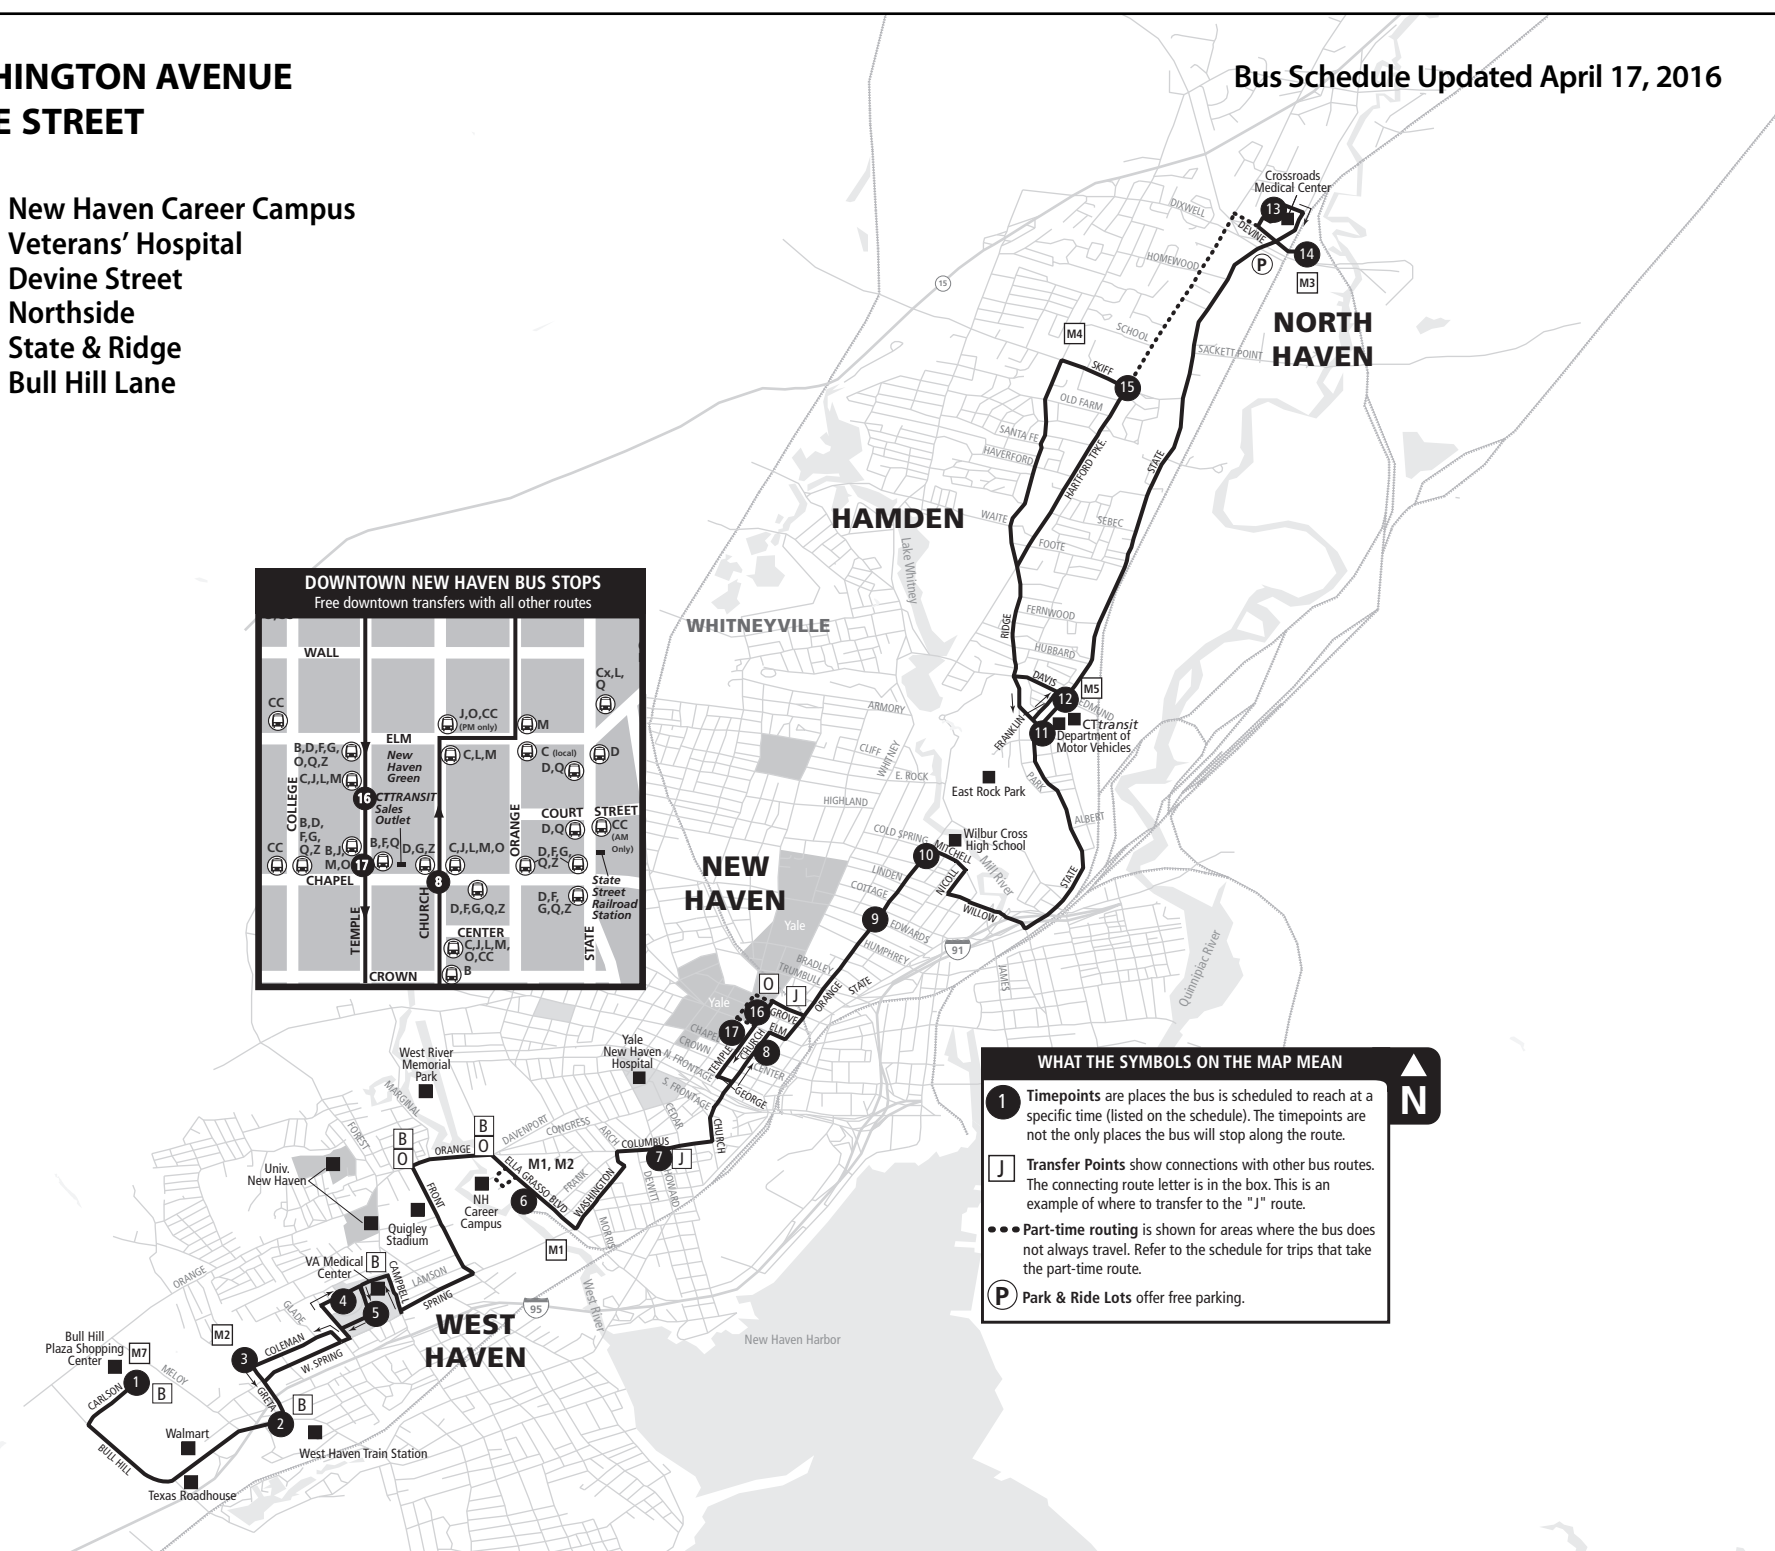

WASHINGTON AVENUE STATE STREET

Bus Schedule Updated April 17, 2016

Routes

- M1 New Haven Career Campus
- M2 Veterans' Hospital
- M3 Devine Street
- M4 Northside
- M5 State & Ridge
- M7 Bull Hill Lane

DOWNTOWN NEW HAVEN BUS STOPS
Free downtown transfers with all other routes

Map showing bus stops in downtown New Haven with route numbers and street names. Key streets include Wall, Elm, College, Chapel, Temple, Church, Crown, Orange, Court, Street, Center, and State. Stop numbers 1 through 17 are marked on the map.

WHAT THE SYMBOLS ON THE MAP MEAN

- 1** Timepoints are places the bus is scheduled to reach at a specific time (listed on the schedule). The timepoints are not the only places the bus will stop along the route.
- J** Transfer Points show connections with other bus routes. The connecting route letter is in the box. This is an example of where to transfer to the "J" route.
- Part-time routing is shown for areas where the bus does not always travel. Refer to the schedule for trips that take the part-time route.
- P** Park & Ride Lots offer free parking.