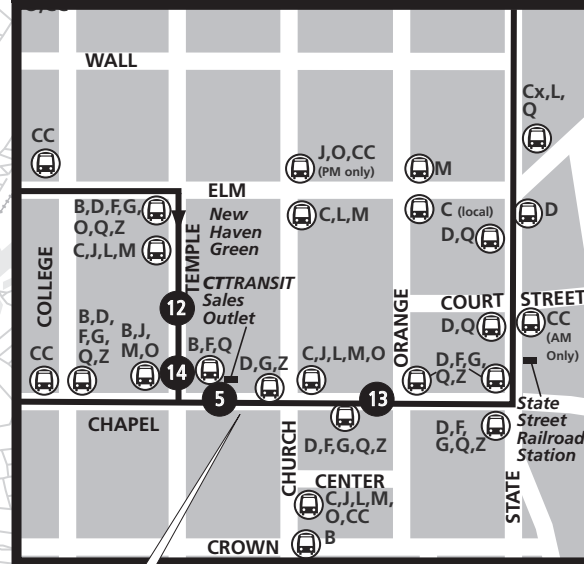

STATE STREET EDGEWOOD AVENUE

Bus Schedule Effective April 17, 2016

Routes

- Q1 Lombard St Loop
- Q2 Beverly Hills
- Q3 Walmart
- Q4 Amity Shopping Center

WHAT THE SYMBOLS ON THE MAP MEAN

- 1** **Timepoints** are places the bus is scheduled to reach at a specific time (listed on the schedule). The timepoints are not the only places the bus will stop along the route.
- Z** **Transfer Points** show connections with other bus routes. The connecting route letter is in the box. This is an example of where to transfer to the "Z" route.
- **Part-time routing** is shown for areas where the bus does not always travel. Refer to the schedule for trips that take the part-time route.

DOWNTOWN NEW HAVEN BUS STOPS

Free downtown transfers with all other routes

Free downtown transfers with all other routes, see inset for details.