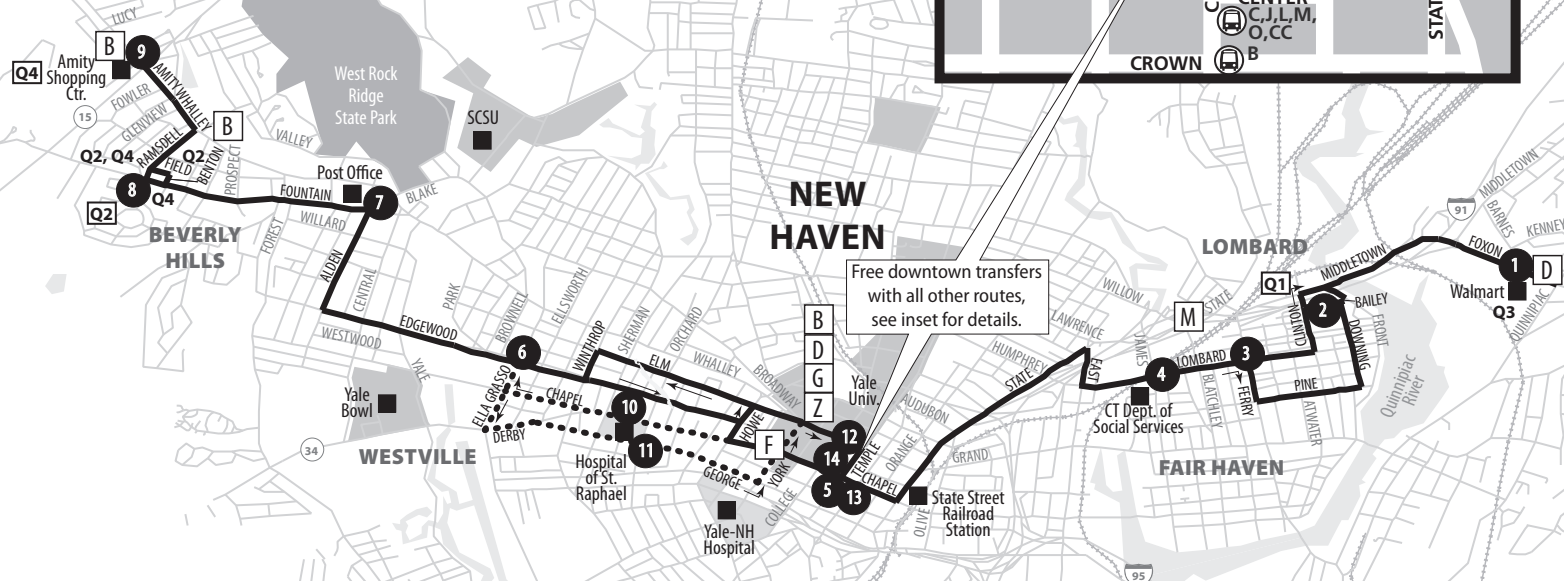

STATE STREET EDGEWOOD AVENUE

Bus Schedule Effective April 17, 2016

Routes

- Q1 Lombard St Loop
- Q2 Beverly Hills
- Q3 Walmart
- Q4 Amity Shopping Center

WHAT THE SYMBOLS ON THE MAP MEAN

- 1** **Timepoints** are places the bus is scheduled to reach at a specific time (listed on the schedule). The timepoints are not the only places the bus will stop along the route.
- Z** **Transfer Points** show connections with other bus routes. The connecting route letter is in the box. This is an example of where to transfer to the "Z" route.
- **Part-time routing** is shown for areas where the bus does not always travel. Refer to the schedule for trips that take the part-time route.

DOWNTOWN NEW HAVEN BUS STOPS

Free downtown transfers with all other routes

Free downtown transfers with all other routes, see inset for details.