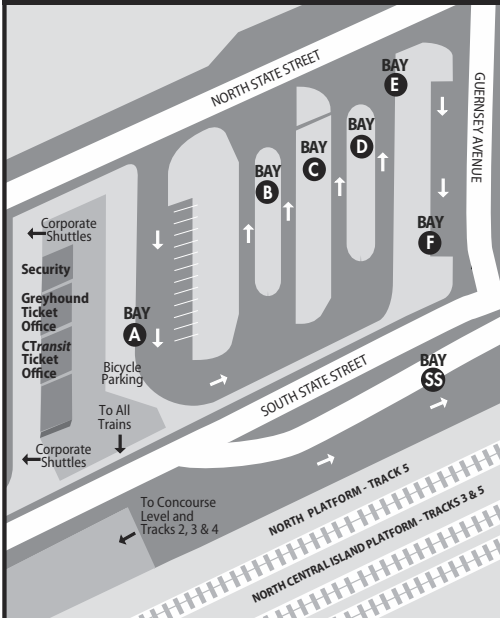

355 UCONN STAMFORD CONNECTOR

Bus Schedule Effective August 31, 2020

RAILROAD CONNECTIONS

Stamford Transportation Center

CTrail New Haven Line (Metro-North)
 CTrail Shore Line East
 Amtrak

For train schedule & fare information:

CTrail New Haven Line
 877-690-5114 • www.mta.info/mnr
 CTrail Shore Line East
 877-CT-RIDES • www.shorelineeast.com
 Amtrak
 800-USA-RAIL • www.mta.info/mnr

STEWART B. MCKINNEY TRANSPORTATION CENTER

STAMFORD RAILROAD STATION

- 355** UCONN Stamford Connector
- 971** I-BUS Express:
Stamford/White Plains
Greyhound to NYC/Boston
- A**
- 313** West Broad Street
- 321** West Avenue
- B**
- 324** Fairfield Avenue
- 326** Pacific Street
- C**
- 328** Cove Road
- 331** High Ridge Road
- D**
- 333** Newfield Avenue
- 334** Hope Street
- 335** Washington Boulevard
- 336** Long Ridge Road
- E**
- 331** Port Chester
- 312** West Main Street
- 341** Norwalk
- 342** East Main Street
- 344** Glenbrook Road
- 345** NCC Flyer
- F**
- 327** Shippan Avenue
- SS**
- 351** Stamford Connector:
Downtown Loop