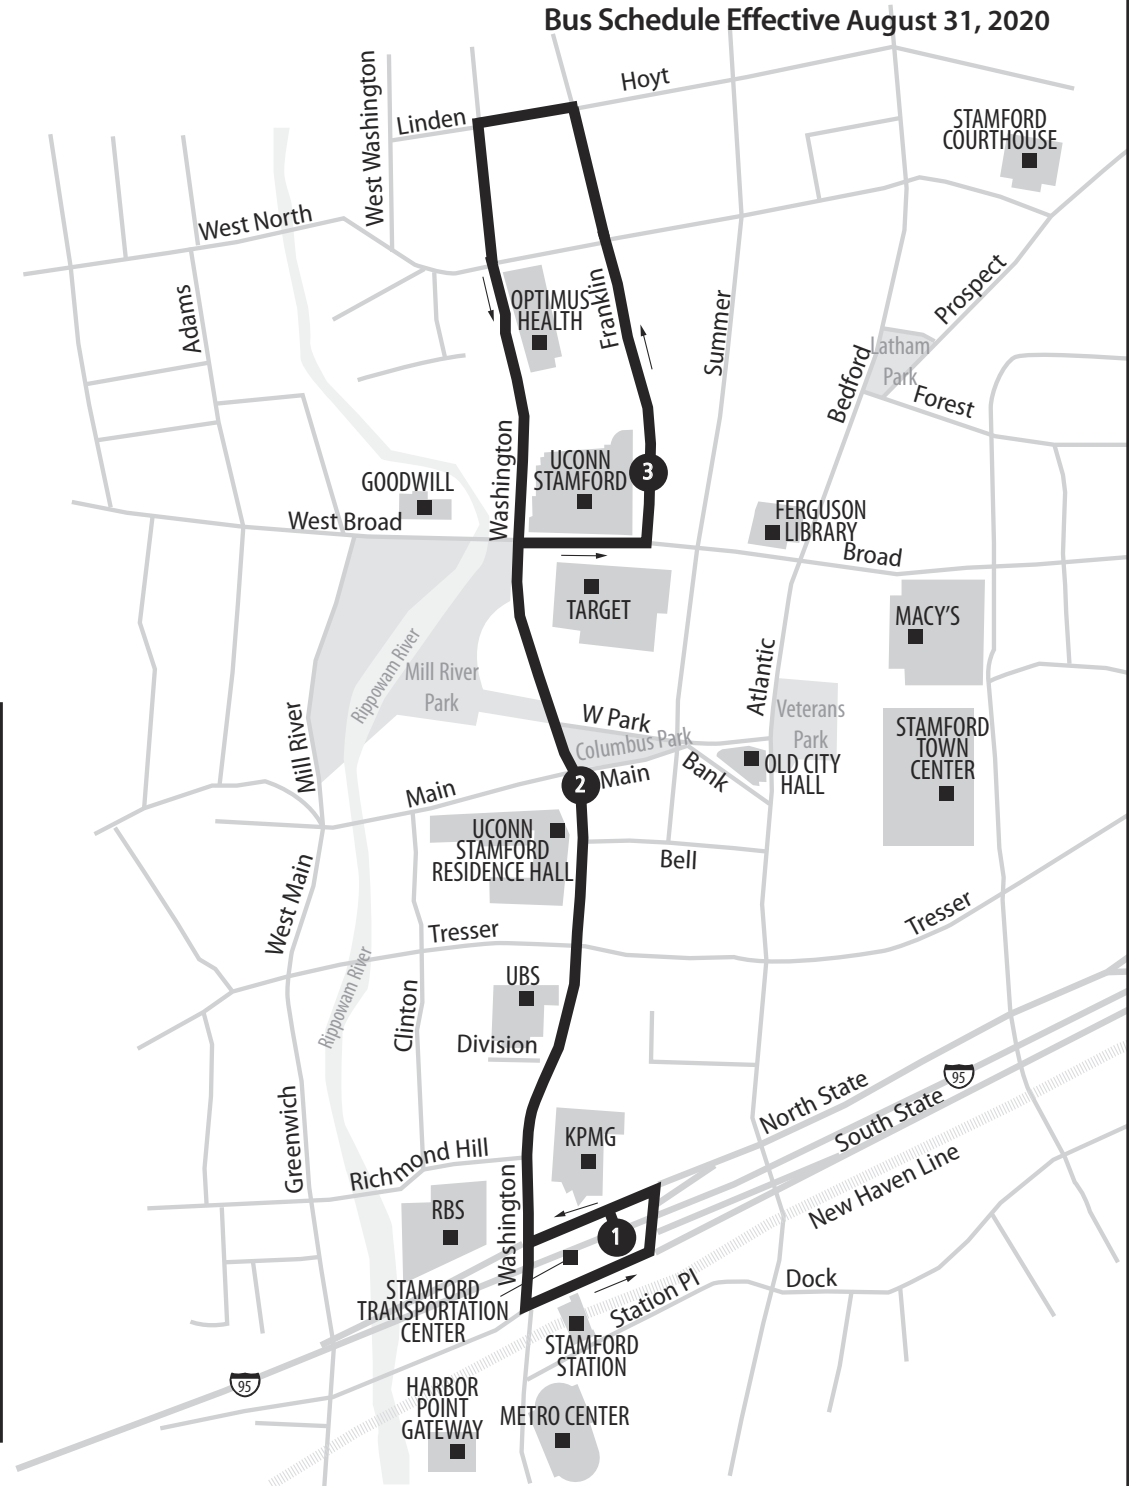

355 UCONN STAMFORD CONNECTOR

Bus Schedule Effective August 31, 2020

RAILROAD CONNECTIONS

Stamford Transportation Center

CTrail New Haven Line (Metro-North)
 CTrail Shore Line East
 Amtrak

For train schedule & fare information:

CTrail New Haven Line
 877-690-5114 • www.mta.info/mnr
 CTrail Shore Line East
 877-CT-RIDES • www.shorelineeast.com
 Amtrak
 800-USA-RAIL • www.mta.info/mnr

STEWART B. MCKINNEY TRANSPORTATION CENTER

STAMFORD RAILROAD STATION

- 355** UCONN Stamford Connector
- 971** I-BUS Express:
Stamford/White Plains
Greyhound to NYC/Boston
- A**
- 313** West Broad Street
- 321** West Avenue
- B**
- 324** Fairfield Avenue
- 326** Pacific Street
- C**
- 328** Cove Road
- 331** High Ridge Road
- D**
- 333** Newfield Avenue
- 334** Hope Street
- 335** Washington Boulevard
- 336** Long Ridge Road
- E**
- 331** Port Chester
- 312** West Main Street
- 341** Norwalk
- 342** East Main Street
- 344** Glenbrook Road
- 345** NCC Flyer
- F**
- 327** Shippan Avenue
- SS**
- 351** Stamford Connector:
Downtown Loop