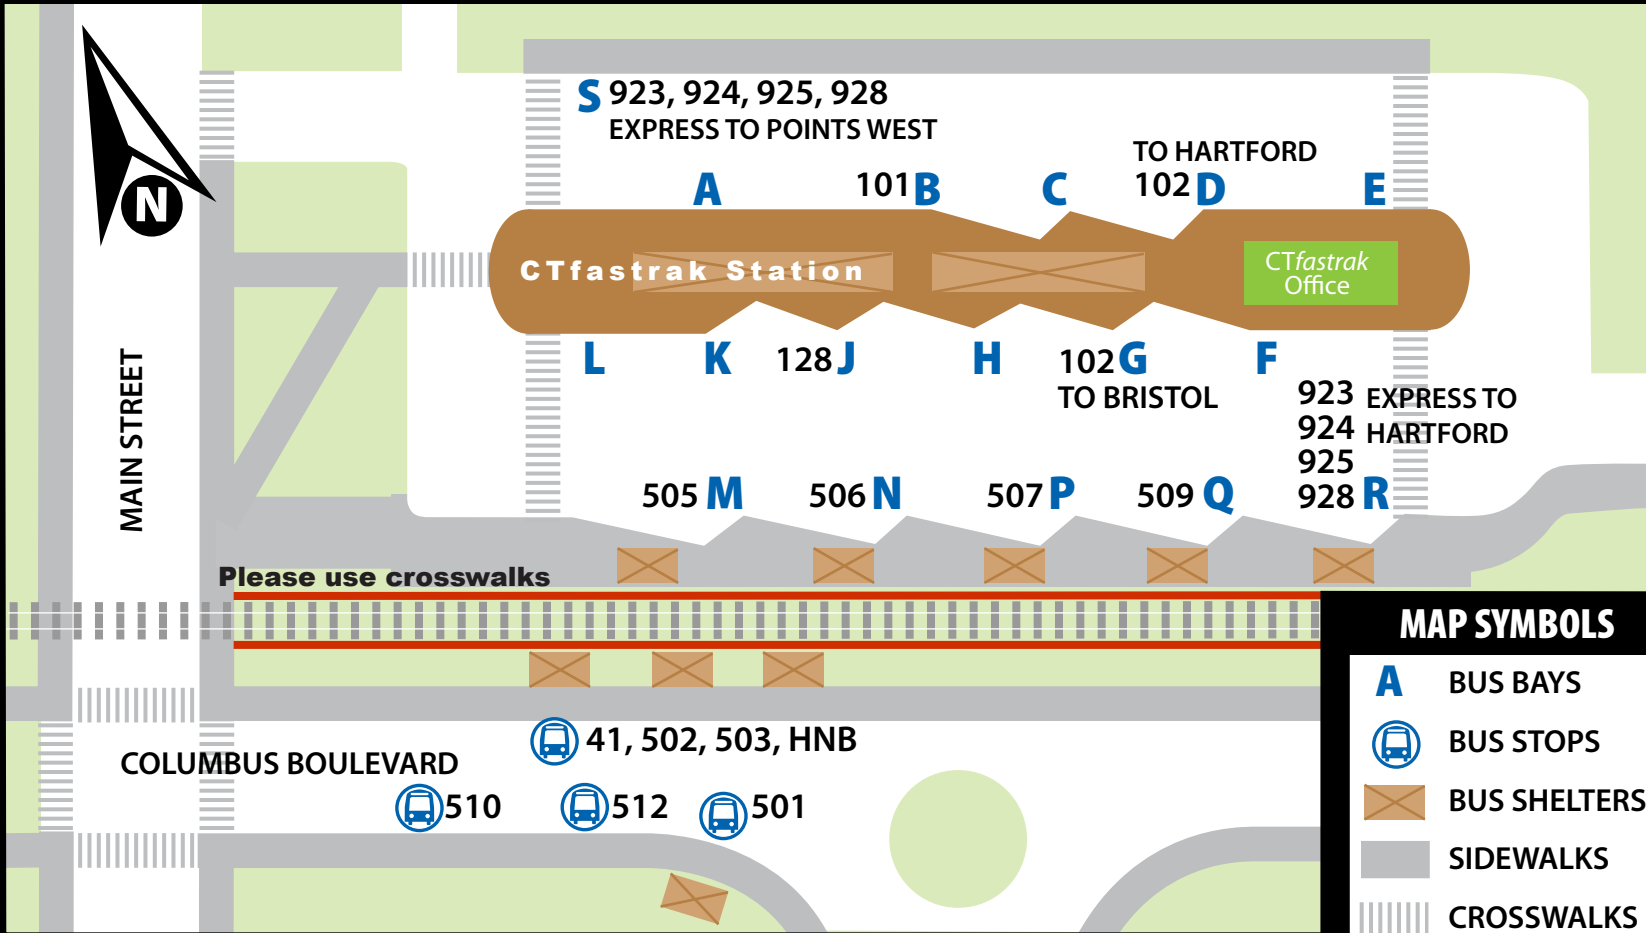

DOWNTOWN NEW BRITAIN CONNECTIONS

MAP SYMBOLS

- A** BUS BAYS
-  BUS STOPS
-  BUS SHELTERS
-  SIDEWALKS
-  CROSSWALKS
-  RAILROAD
-  FENCE