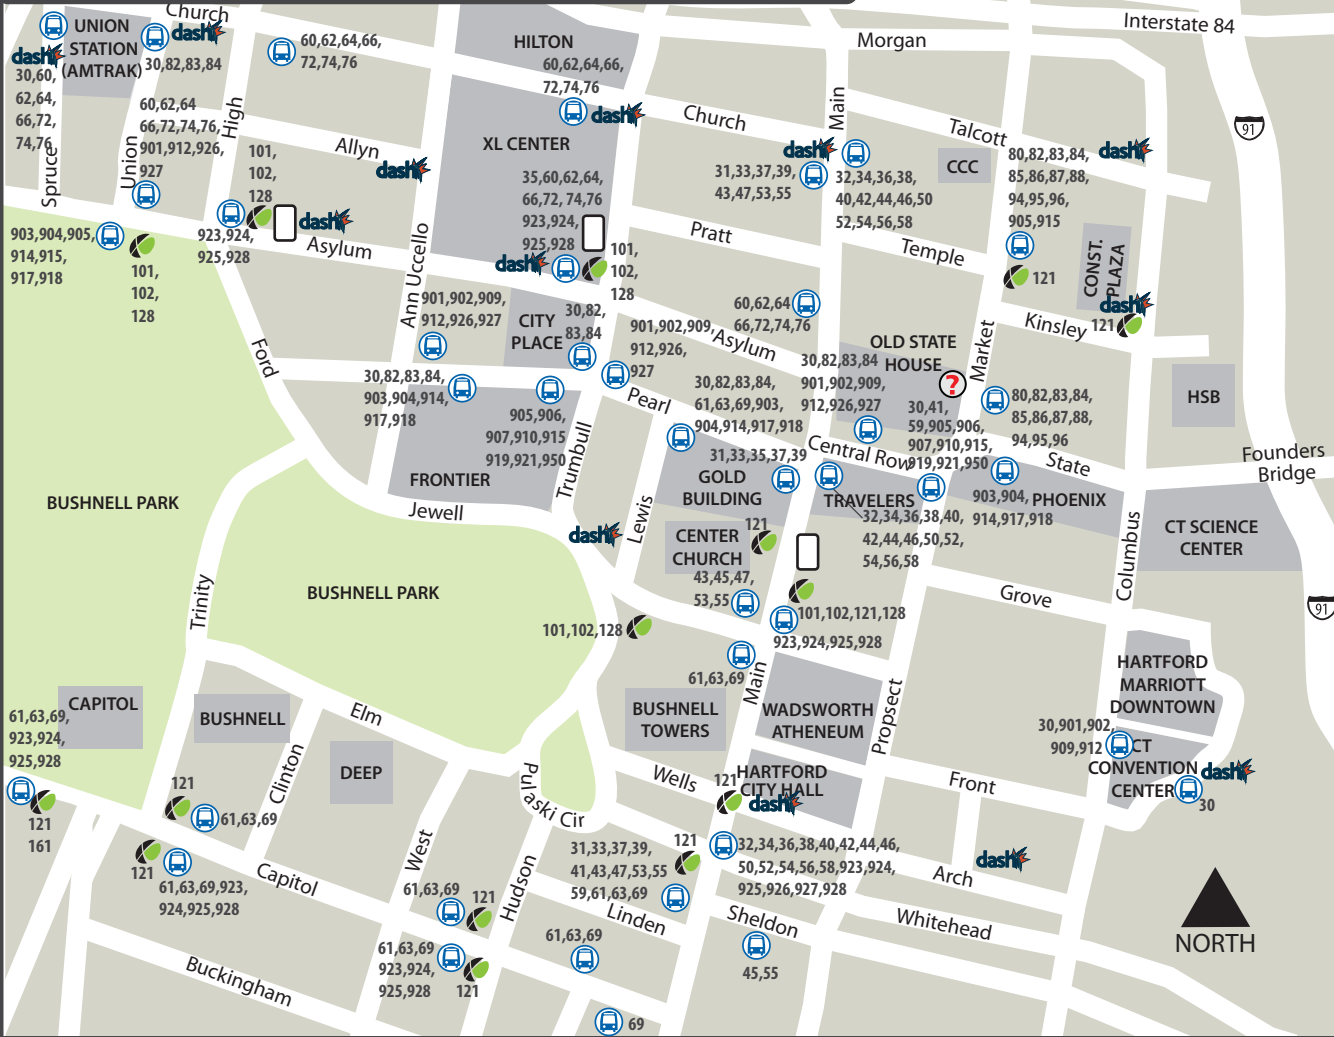

DOWNTOWN HARTFORD

Connecting Routes

TRANSFER POLICY

Free transfers are valid for unlimited rides on local CTtransit & CTfastrak buses, going in any direction, for two hours from time issued, until printed time and date of expiration. A transfer is issued at the time the fare is paid upon boarding.

Transfer is free from an express bus to a local bus. To transfer from a local bus to an express bus, the local fare is deducted from the express cash fare.

KEY

-  TICKET VENDING MACHINE
-  CTtransit CUSTOMER SERVICE & SALES OUTLET
-  FREE DASH SHUTTLE BUS STOP
7AM-7PM Weekdays
-  LOCAL OR EXPRESS BUS STOP
-  CTfastrak BUS STOP