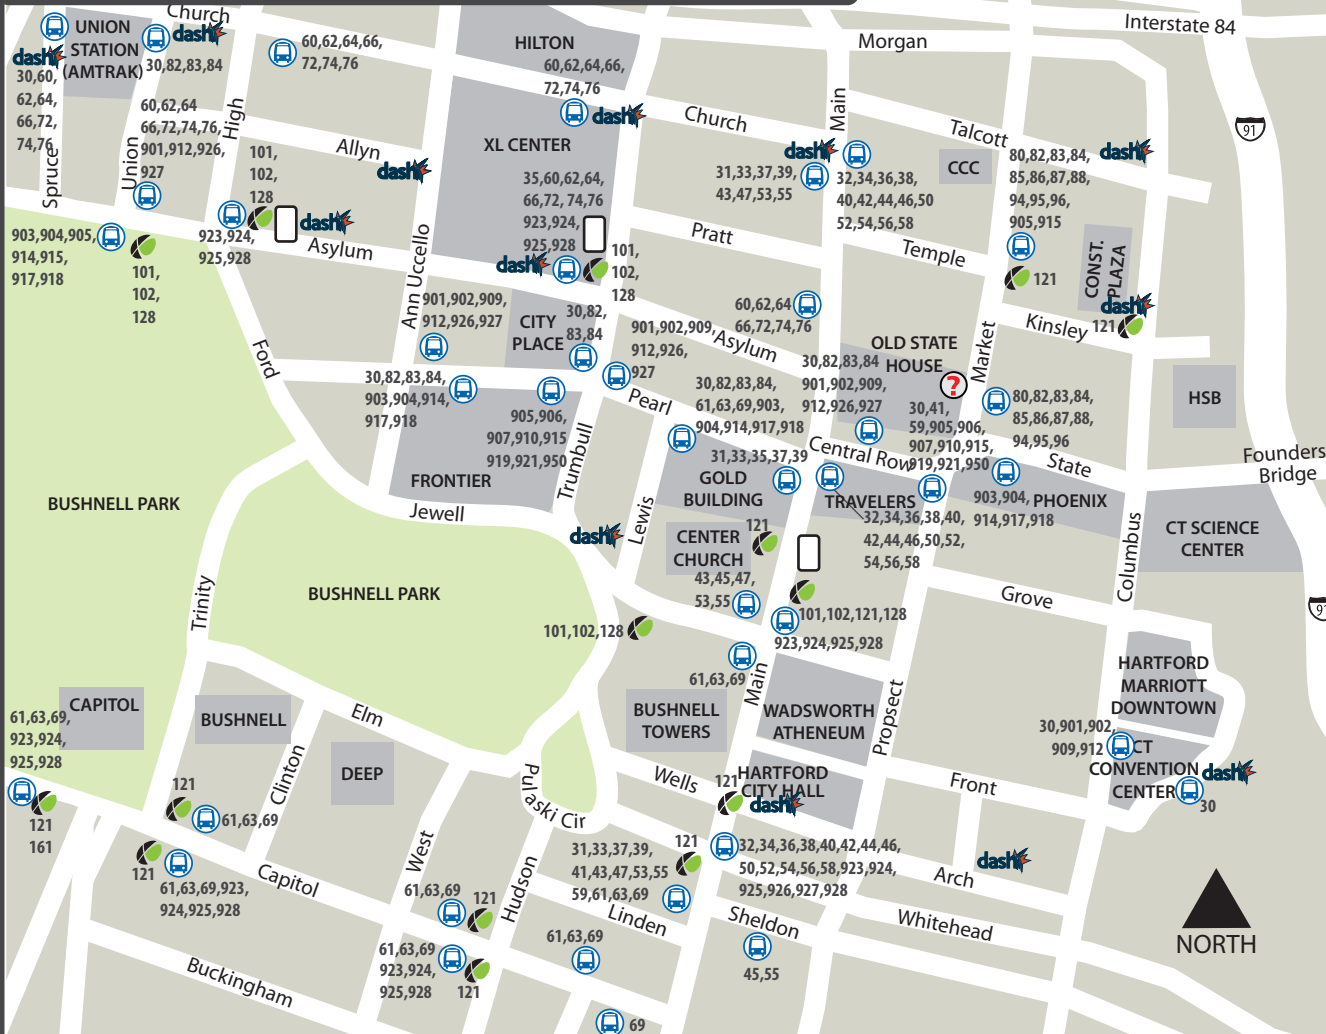

DOWNTOWN HARTFORD

Connecting Routes

TRANSFER POLICY

Free transfers are valid for unlimited rides on local CTtransit & CTfastrak buses, going in any direction, for two hours from time issued, until printed time and date of expiration. A transfer is issued at the time the fare is paid upon boarding.

Transfer is free from an express bus to a local bus. To transfer from a local bus to an express bus, the local fare is deducted from the express cash fare.

KEY

TICKET VENDING MACHINE

CTtransit CUSTOMER SERVICE & SALES OUTLET

FREE DASH SHUTTLE BUS STOP
7AM-7PM Weekdays

LOCAL OR EXPRESS BUS STOP

CTfastrak BUS STOP