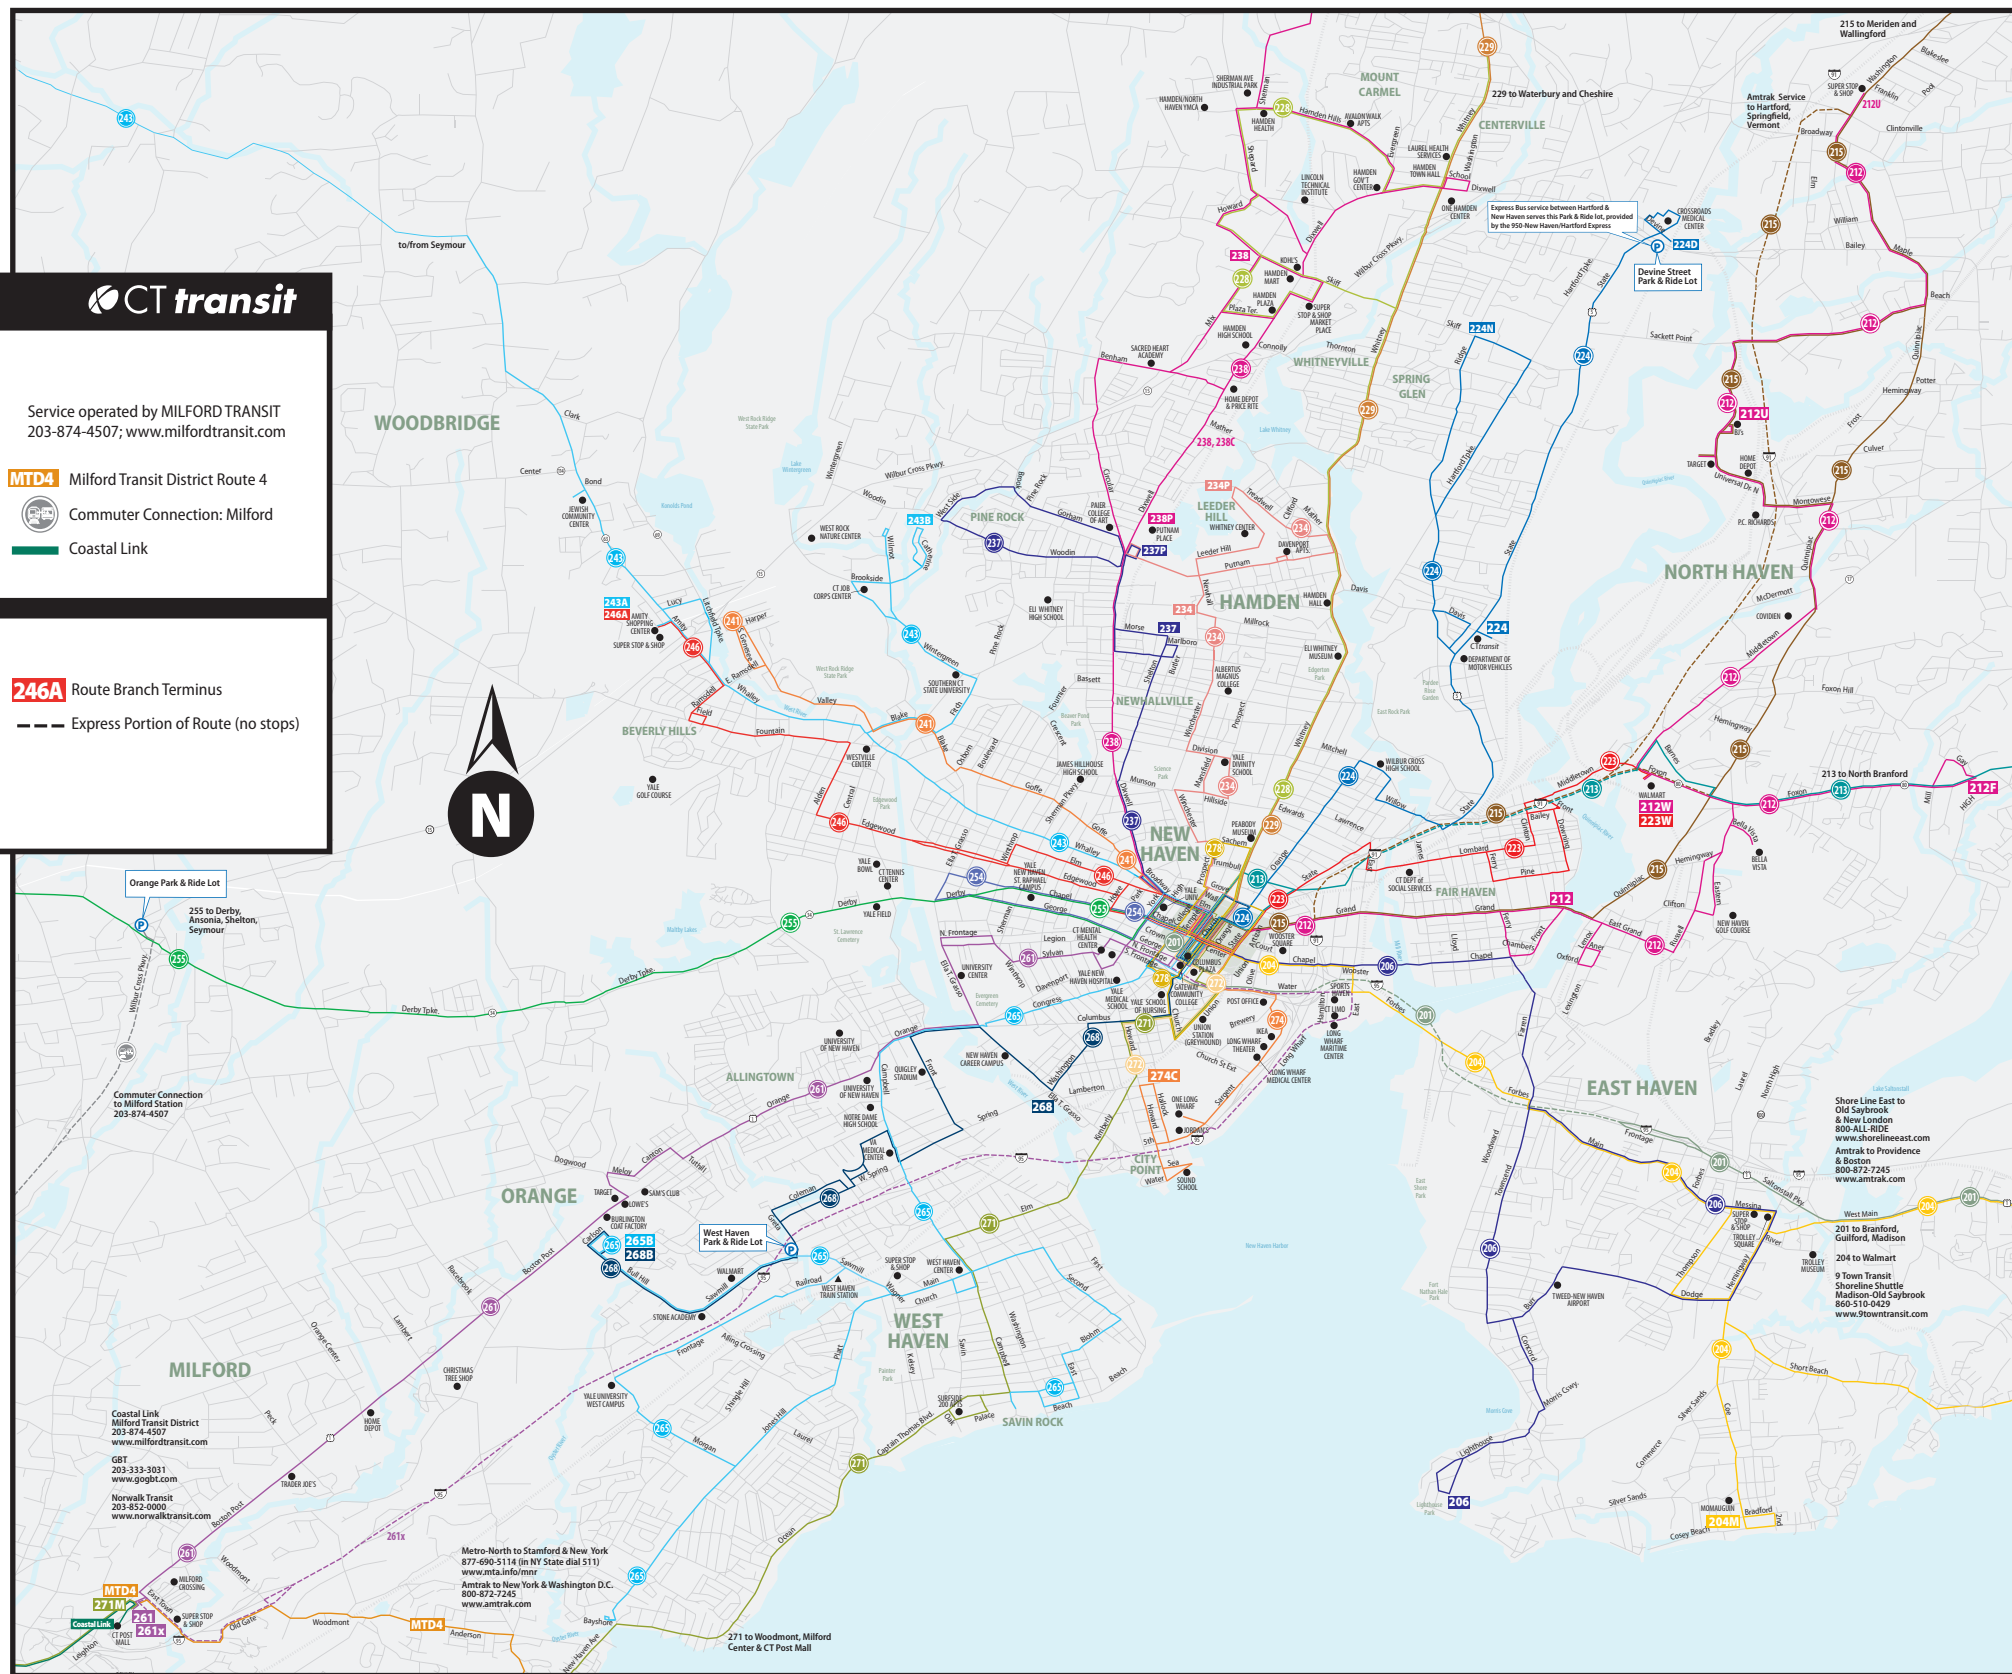

NEW HAVEN METRO AREA BUS SYSTEM MAP

ROUTE KEY

Service operated by **CTtransit**, New Haven
203-624-0151 • www.cttransit.com

- | | |
|-----------------------------------|-----------------------------|
| 201 New Haven/Madison | 241 Goffe Street |
| 204 East Haven | 243 Whalley Avenue |
| 206 East Chapel Street | 246 Edgewood Avenue |
| 212 Grand Avenue | 254 West Chapel Street |
| 213 New Haven/North Branford | 255 Ansonia-Seymour |
| 215 New Haven/Wallingford/Meriden | 261 Boston Post Road |
| 223 Lombard Street | 265 Congress Avenue |
| 224 State Street | 268 Washington Avenue |
| 228 Whitney Avenue | 271 Kimberly Avenue |
| 229 New Haven/Waterbury | 272 Union Avenue |
| 234 Winchester Avenue | 274 Sargent Drive |
| 237 Shelton Avenue | 278 Connector Downtown Loop |
| 238 Dixwell Avenue | |

Service operated by **MILFORD TRANSIT**
203-874-4507; www.milfordtransit.com

MTD4 Milford Transit District Route 4

Commuter Connection: Milford

Coastal Link

246A Route Branch Terminus

Express Portion of Route (no stops)

MAJOR DOWNTOWN BUS STOPS

Shore Line East to Old Saybrook & New London 800-ALL-RIDE
www.shorelineeast.com
Amtrak to Providence & Boston 800-872-7245
www.amtrak.com

West Main 201 to Branford, Guilford, Madison
204 to Walmart
9 Town Transit Shoreline Shuttle Madison-Old Saybrook 860-510-0429
www.9towntransit.com

Coastal Link
Milford Transit District
203-874-4507
www.milfordtransit.com

GBT
203-333-3031
www.gogbt.com

Norwalk Transit
203-852-0000
www.norwalktransit.com

Metro-North to Stamford & New York
877-690-5114 (in NY State dial 511)
www.mta.info/mnr
Amtrak to New York & Washington D.C.
800-872-7245
www.amtrak.com