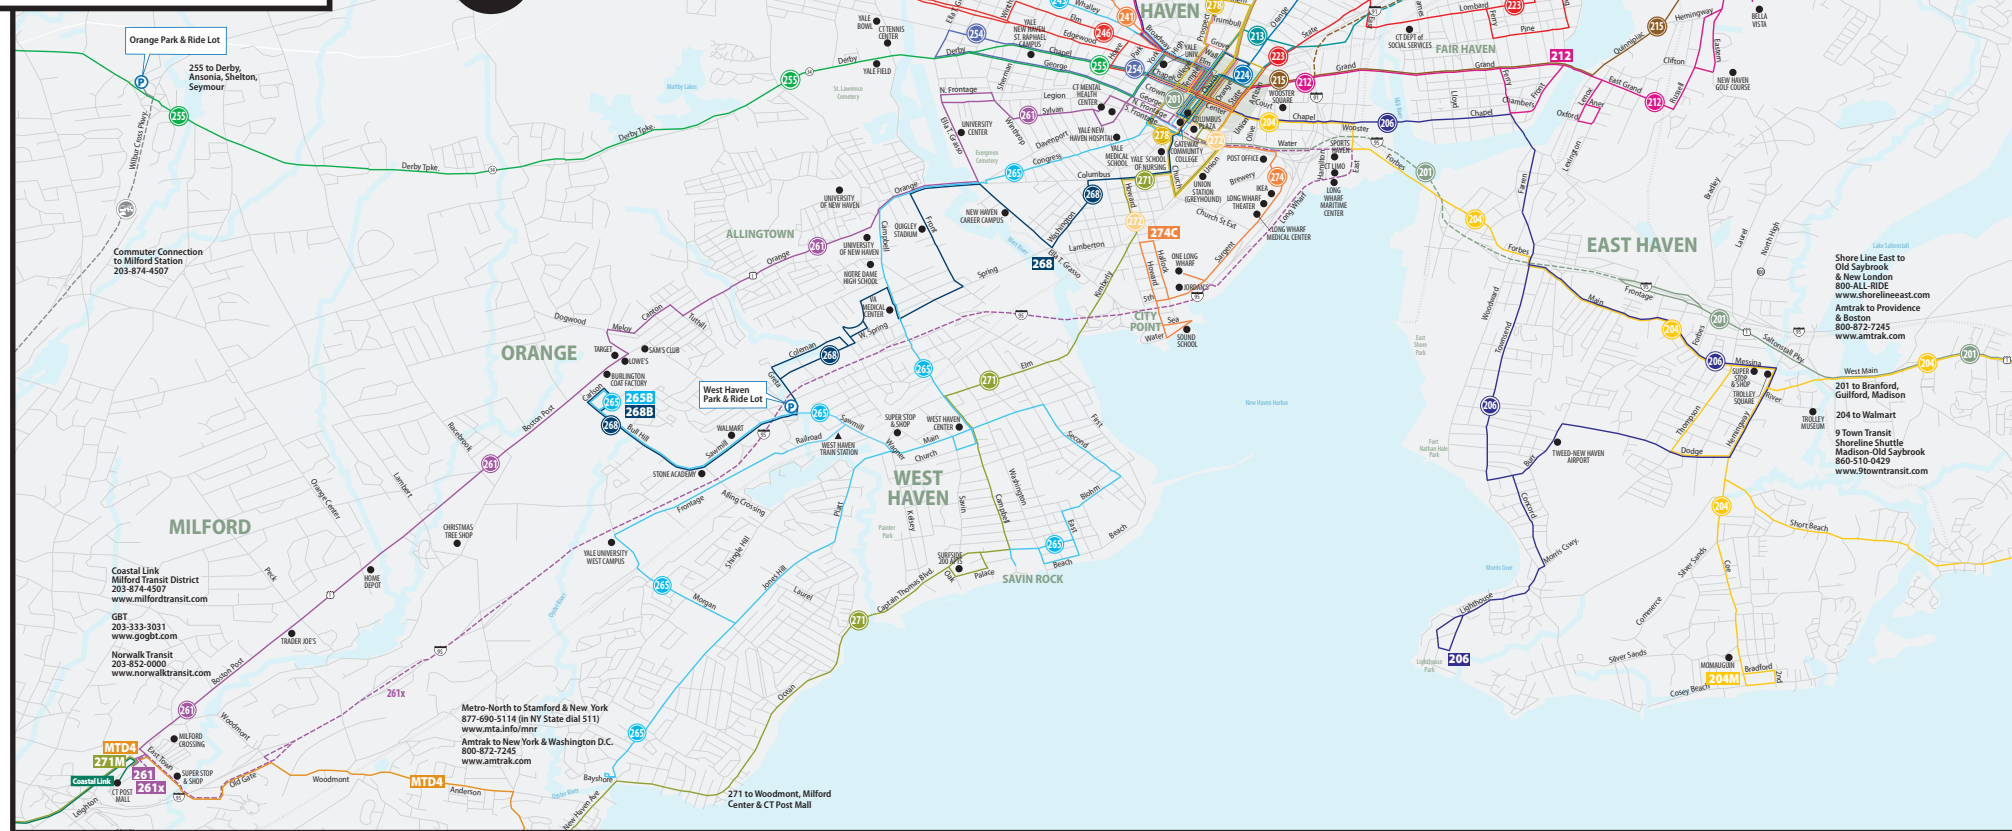

NEW HAVEN METRO AREA BUS SYSTEM MAP

ROUTE KEY

Service operated by **CTtransit**, New Haven
203-624-0151 • www.cttransit.com

- | | |
|-----------------------------------|-----------------------------|
| 201 New Haven/Madison | 241 Goffe Street |
| 204 East Haven | 243 Whalley Avenue |
| 206 East Chapel Street | 246 Edgewood Avenue |
| 212 Grand Avenue | 254 West Chapel Street |
| 213 New Haven/North Branford | 255 Ansonia-Seymour |
| 215 New Haven/Wallingford/Meriden | 261 Boston Post Road |
| 223 Lombard Street | 265 Congress Avenue |
| 224 State Street | 268 Washington Avenue |
| 228 Whitney Avenue | 271 Kimberly Avenue |
| 229 New Haven/Waterbury | 272 Union Avenue |
| 234 Winchester Avenue | 274 Sargent Drive |
| 237 Shelton Avenue | 278 Connector Downtown Loop |
| 238 Dixwell Avenue | |

Service operated by **MILFORD TRANSIT**
203-874-4507; www.milfordtransit.com

MTD4 Milford Transit District Route 4

Commuter Connection: Milford

Coastal Link

246A Route Branch Terminus

Express Portion of Route (no stops)

MAJOR DOWNTOWN BUS STOPS

Shore Line East to Old Saybrook & New London 800-ALL-RIDE
www.shorelineeast.com
Amtrak to Providence & Boston 800-872-7245
www.amtrak.com

West Main 201 to Branford, Guilford, Madison
204 to Walmart
9 Town Transit Shoreline Shuttle Madison-Old Saybrook 860-510-0429
www.9towntransit.com

Coastal Link
Milford Transit District
203-874-4507
www.milfordtransit.com

GBT
203-333-3031
www.gogbt.com

Norwalk Transit
203-852-0000
www.norwalktransit.com

Metro-North to Stamford & New York
877-690-5114 (in NY State dial 511)
www.mta.info/mnr
Amtrak to New York & Washington D.C.
800-872-7245
www.amtrak.com