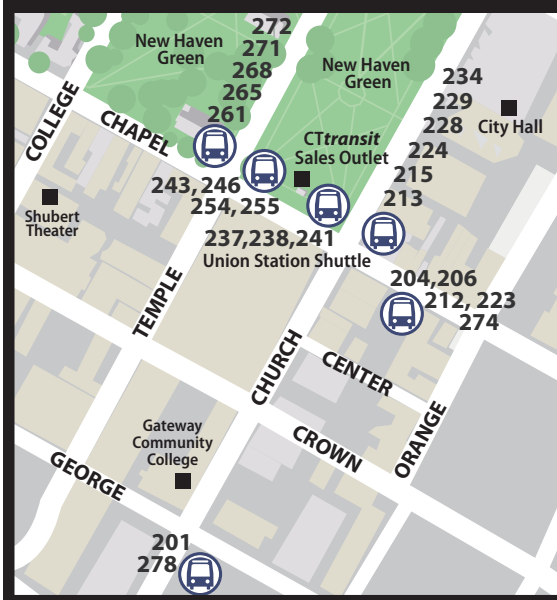

NEW HAVEN METRO AREA BUS SYSTEM MAP

ROUTE KEY

Service operated by **CTtransit**, New Haven
203-624-0151 • www.cttransit.com

- | | |
|-----------------------------------|-----------------------------|
| 201 New Haven/Madison | 241 Goffe Street |
| 204 East Haven | 243 Whalley Avenue |
| 206 East Chapel Street | 246 Edgewood Avenue |
| 212 Grand Avenue | 254 West Chapel Street |
| 213 New Haven/North Branford | 255 Ansonia-Seymour |
| 215 New Haven/Wallingford/Meriden | 261 Boston Post Road |
| 223 Lombard Street | 265 Congress Avenue |
| 224 State Street | 268 Washington Avenue |
| 228 Whitney Avenue | 271 Kimberly Avenue |
| 229 New Haven/Waterbury | 272 Union Avenue |
| 234 Winchester Avenue | 274 Sargent Drive |
| 237 Shelton Avenue | 278 Connector Downtown Loop |
| 238 Dixwell Avenue | |

Service operated by **MILFORD TRANSIT**
203-874-4507; www.milfordtransit.com

MTD4 Milford Transit District Route 4

Commuter Connection: Milford

Coastal Link

246A Route Branch Terminus

Express Portion of Route (no stops)

MAJOR DOWNTOWN BUS STOPS

Shore Line East to Old Saybrook & New London 800-ALL-RIDE
www.shorelineeast.com
Amtrak to Providence & Boston 800-872-7245
www.amtrak.com

West Main 201 to Branford, Guilford, Madison
204 to Walmart
9 Town Transit Shoreline Shuttle Madison-Old Saybrook 860-510-0429
www.9towntransit.com

Coastal Link
Milford Transit District
203-874-4507
www.milfordtransit.com

GBT
203-333-3031
www.gogbt.com

Norwalk Transit
203-852-0000
www.norwalktransit.com

Metro-North to Stamford & New York
877-690-5114 (in NY State dial 511)
www.mta.info/mnr
Amtrak to New York & Washington D.C.
800-872-7245
www.amtrak.com