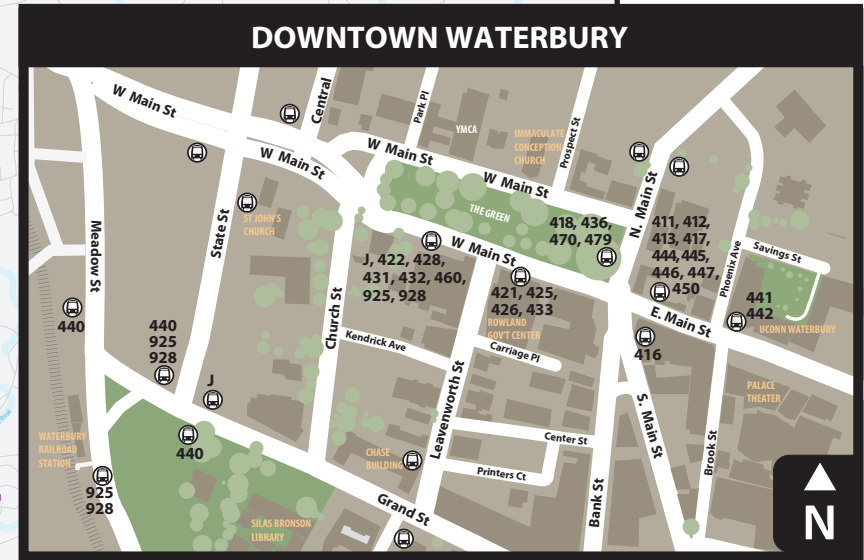

GREATER WATERBURY BUS SYSTEM MAP

CT transit
 Service operated by NORTH EAST TRANSPORTATION
 203-753-2538; www.cttransit.com

ROUTE KEY

| | |
|--|--|
| <ul style="list-style-type: none"> ● 411 Willow-Overlook ● 412 Hill Street ● 413 Cooke-Oakville-Fairmount ● 416 North Main-Bucks Hill ● 417 Thomaston ● 418 Long Hill-Berkeley ● 421 Walnut Street ● 422 Wolcott Street ● 425 Meriden Rd-Hitchcock Lake ● 426 East Main ● 428 East Main-Scott Rd ● 431 Hamilton-East Mountain ● 432 Sylvan Ave ● 433 Baldwin-Hopeville ● 436 Congress-Town Plot ● 441 Highland-Town Plot | <ul style="list-style-type: none"> ● 442 Chase Parkway ● 444 Bunker Hill ● 445 Watertown ● 446 Watertown-Industrial Park ● 447 Watertown-Straits Turnpike ● 450 Waterbury-Torrington ● 466 Waterbury-Cheshire ● 471 Waterbury-Naugatuck ● 472 Rubber Avenue-Millville ● 473 New Haven Road-Straitsville ● 474 Spring Street ● 475 Waterbury-Beacon Falls |
|--|--|

Service operated by CTtransit
 New Haven 203-624-0151; www.cttransit.com

Service operated by DATTCO
 860-525-9181; www.cttransit.com

- Whitney Avenue to New Haven
- Waterbury-Cheshire-Southington Express to Hartford

●●●● PART-TIME ROUTES