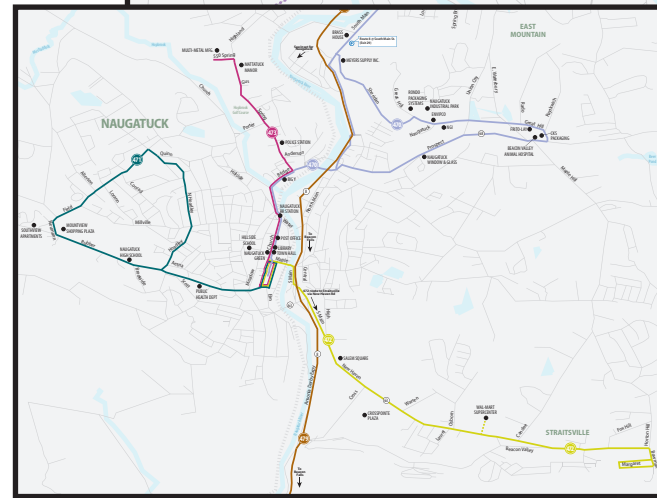

GREATER WATERBURY BUS SYSTEM MAP

CT transit
 Service operated by NORTH EAST TRANSPORTATION
 203-753-2538; www.cttransit.com

ROUTE KEY

| | |
|--|--|
| <ul style="list-style-type: none"> ● 411 Willow-Overlook ● 412 Hill Street ● 413 Cooke-Oakville-Fairmount ● 416 North Main-Bucks Hill ● 417 Thomaston ● 418 Long Hill-Berkeley ● 421 Walnut Street ● 422 Wolcott Street ● 425 Meriden Rd-Hitchcock Lake ● 426 East Main ● 428 East Main-Scott Rd ● 431 Hamilton-East Mountain ● 432 Sylvan Ave ● 433 Baldwin-Hopeville ● 436 Congress-Town Plot ● 441 Highland-Town Plot | <ul style="list-style-type: none"> ● 442 Chase Parkway ● 444 Bunker Hill ● 445 Watertown ● 446 Watertown-Industrial Park ● 447 Watertown-Straits Turnpike ● 450 Waterbury-Torrington ● 466 Waterbury-Cheshire ● 471 Waterbury-Naugatuck ● 472 Rubber Avenue-Millville ● 473 New Haven Road-Straitsville ● 474 Spring Street ● 475 Waterbury-Beacon Falls |
|--|--|

Service operated by CTtransit
 New Haven 203-624-0151; www.cttransit.com

Service operated by DATTCO
 860-525-9181; www.cttransit.com

- Whitney Avenue to New Haven
- Waterbury-Cheshire-Southington Express to Hartford

●●●● PART-TIME ROUTES