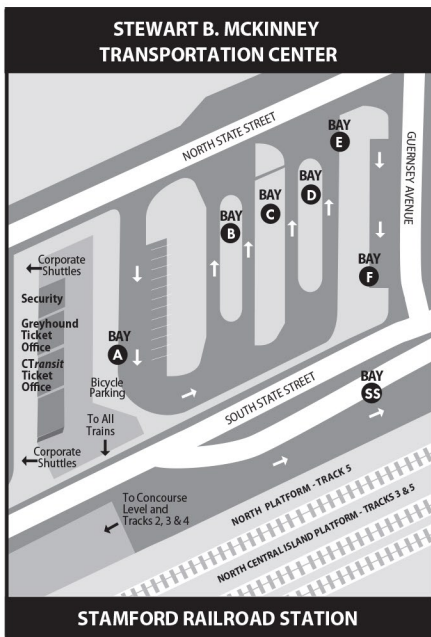

334 HOPE STREET

334 Springdale

333/334 (Nights, Sundays & Holidays Only)

WHAT THE SYMBOLS ON THE MAP MEAN

- 1** Timepoints are places the bus is scheduled to reach at a specific time (listed on the schedule). The timepoints are not the only places the bus will stop along the route.
- 341** Transfer Points show connections with other bus routes. The connecting route number is in the box. This is an example of where to transfer to the "341" route.
- ...** Part-time routing is shown for areas where the bus does not always travel. Refer to the schedule for trips that take the part-time route.
- 334** Terminus shows the last stop for a branch of this bus route.

351 Stamford Connector: Downtown Loop	311 Port Chester
355 UCONN Stamford Connector	312 West Main Street
971 I-BUS Express: Stamford/White Plains Greyhound to NYC/Boston	341 Norwalk
	342 East Main Street
	344 Glenbrook Road
	345 CT State Norwalk
	327 Shippan Avenue
313 West Broad Street	
321 West Avenue	
324 Fairfield Avenue	
326 Pacific Street	
328 Cove Road	
331 High Ridge Road	
333 Newfield Avenue	
334 Hope Street	
335 Washington Boulevard	
336 Long Ridge Road	