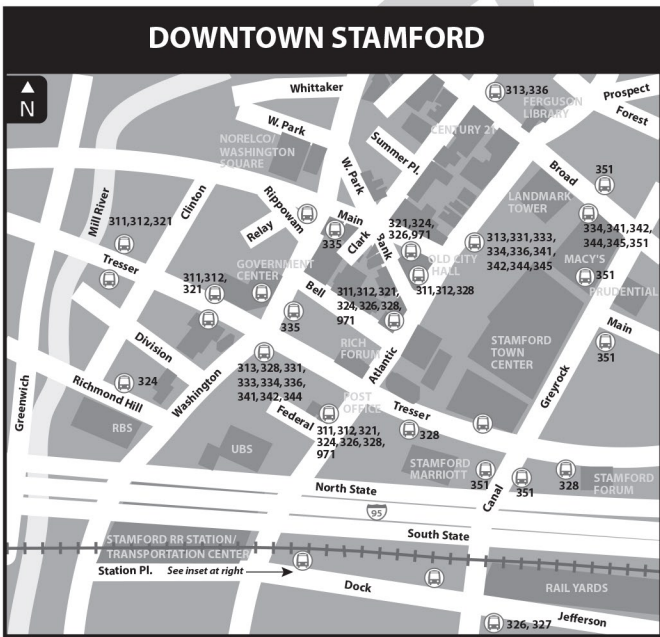

334 HOPE STREET

334 Springdale

333/334 (Nights, Sundays & Holidays Only)

WHAT THE SYMBOLS ON THE MAP MEAN

- 1** Timepoints are places the bus is scheduled to reach at a specific time (listed on the schedule). The timepoints are not the only places the bus will stop along the route.
- 341** Transfer Points show connections with other bus routes. The connecting route number is in the box. This is an example of where to transfer to the "341" route.
- ...** Part-time routing is shown for areas where the bus does not always travel. Refer to the schedule for trips that take the part-time route.
- 334** Terminus shows the last stop for a branch of this bus route.

351 Stamford Connector: Downtown Loop	311 Port Chester
355 UCONN Stamford Connector	312 West Main Street
971 I-BUS Express: Stamford/White Plains Greyhound to NYC/Boston	341 Norwalk
	342 East Main Street
	344 Glenbrook Road
	345 CT State Norwalk
	327 Shippan Avenue
313 West Broad Street	
321 West Avenue	
324 Fairfield Avenue	
326 Pacific Street	
328 Cove Road	
331 High Ridge Road	
333 Newfield Avenue	
334 Hope Street	
335 Washington Boulevard	
336 Long Ridge Road	