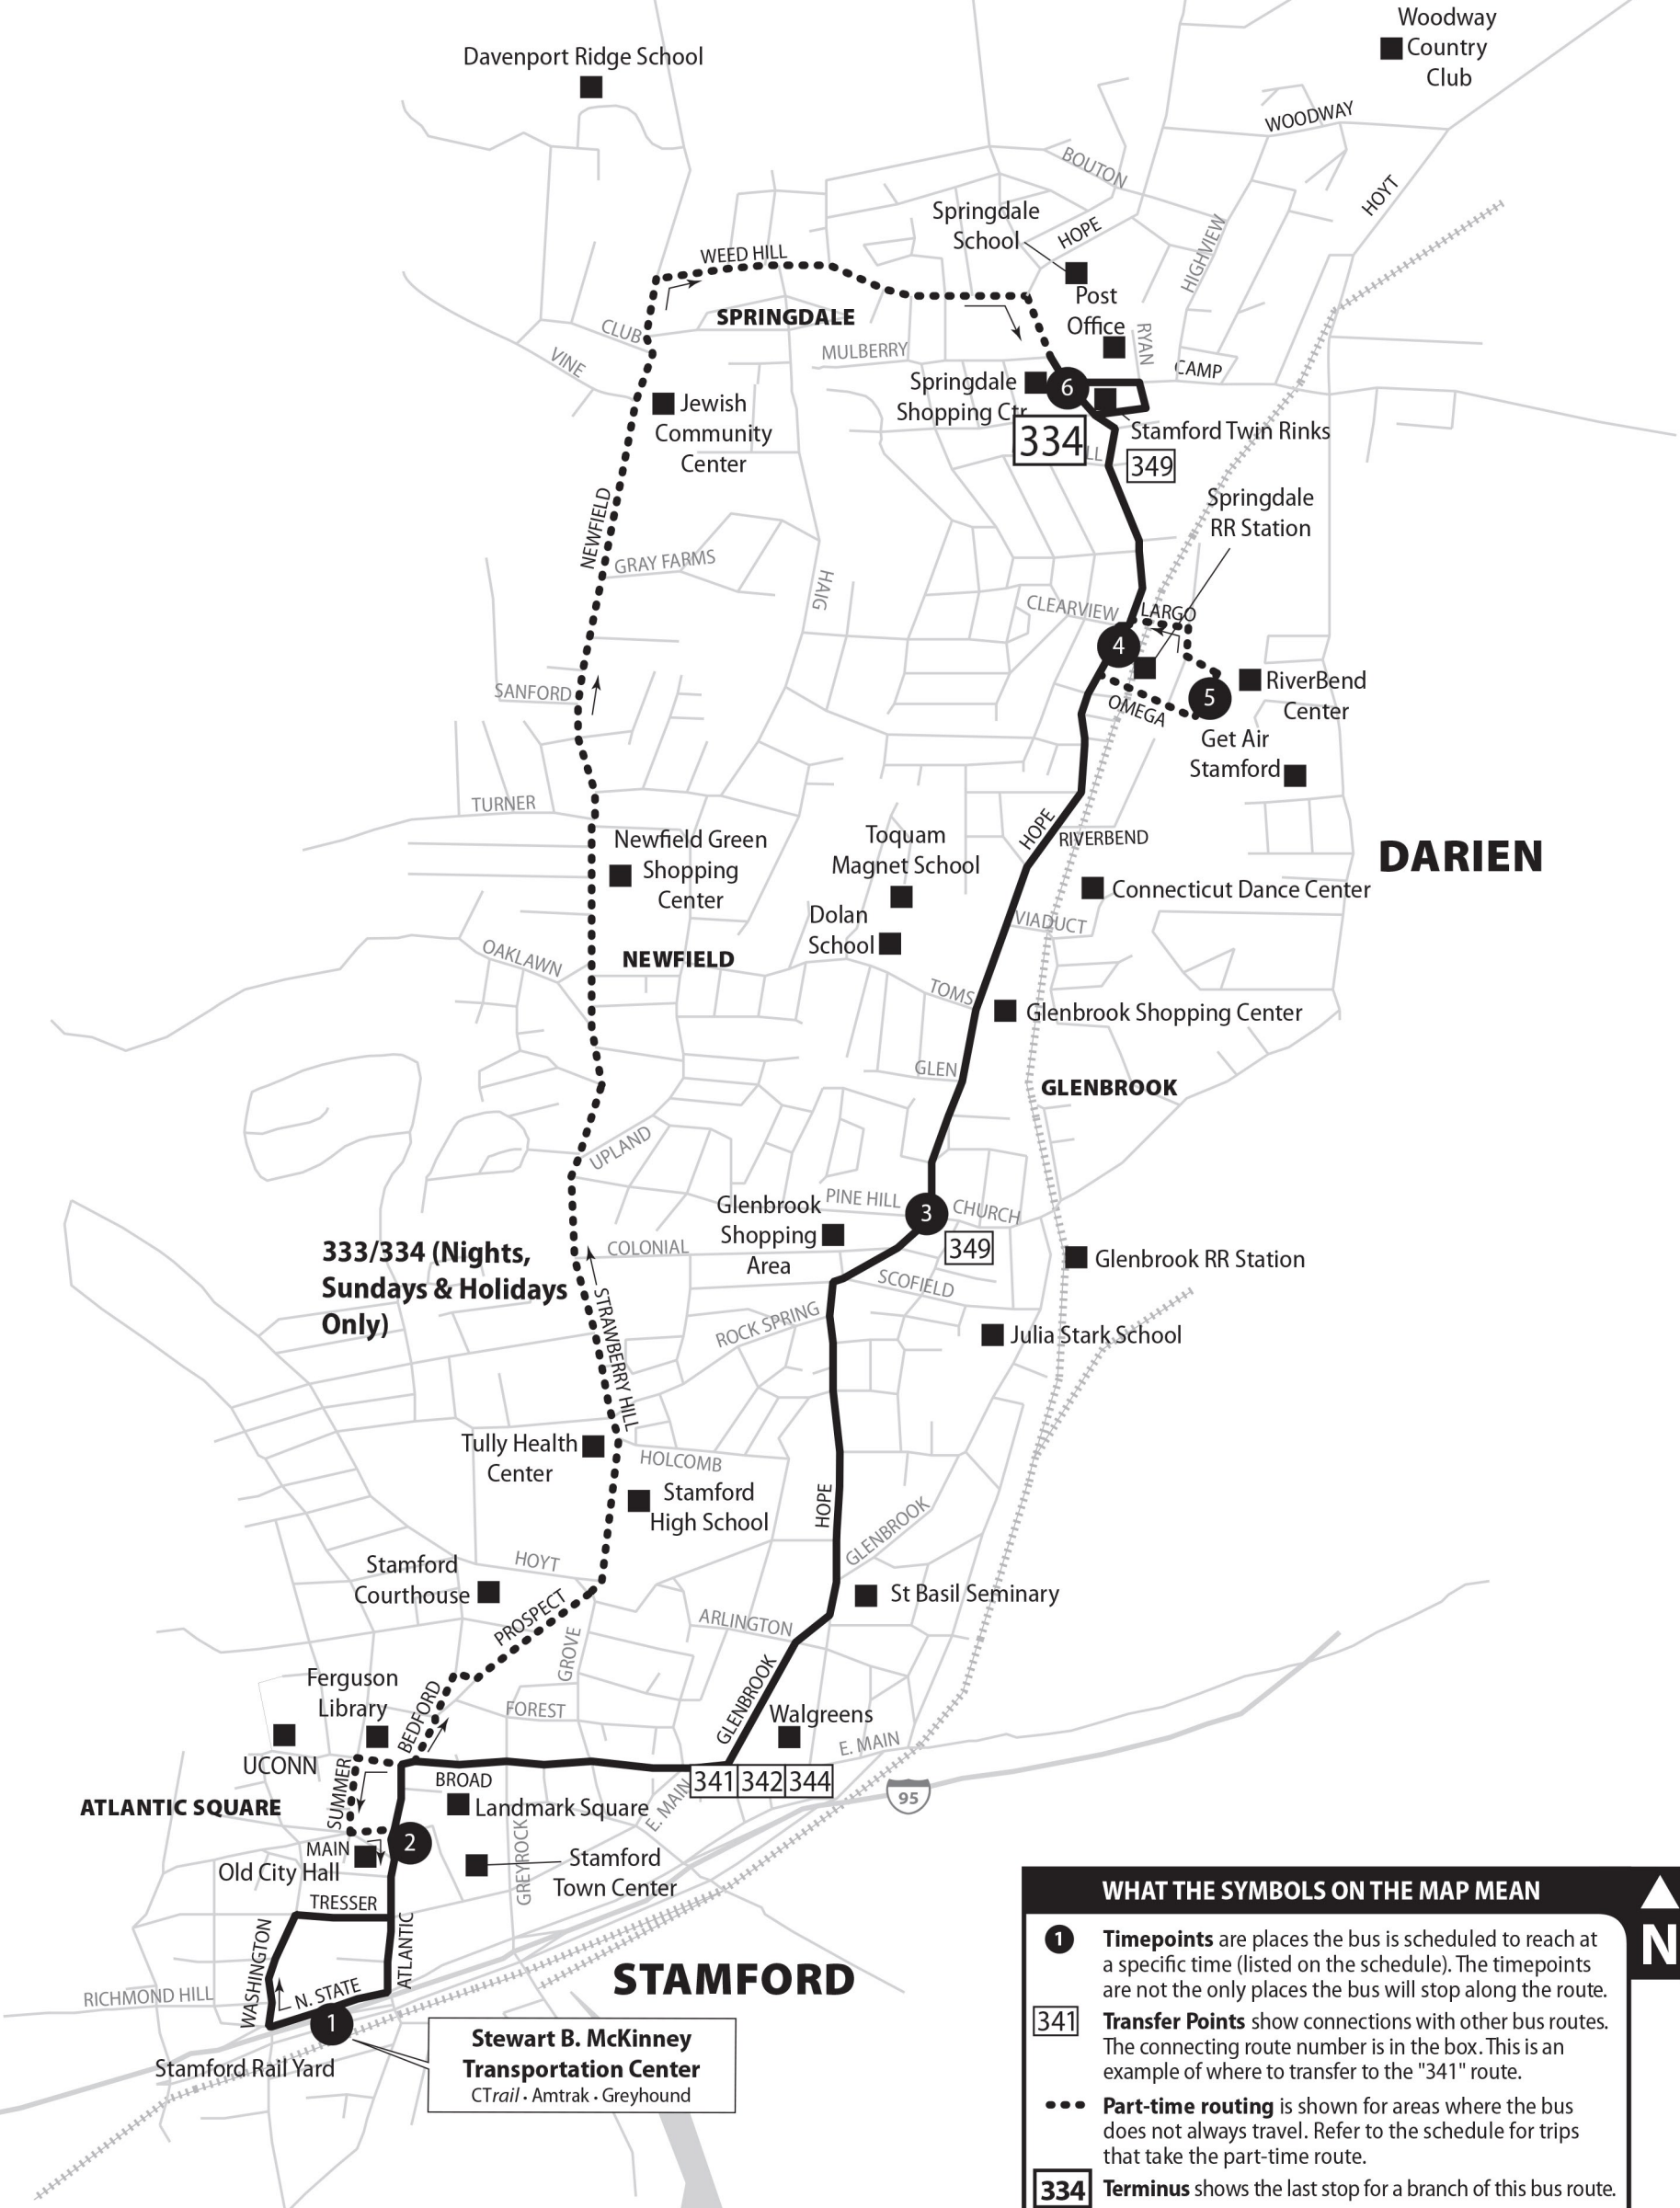

334 HOPE STREET

334 Springdale

333/334 (Nights, Sundays & Holidays Only)

WHAT THE SYMBOLS ON THE MAP MEAN

- 1** Timepoints are places the bus is scheduled to reach at a specific time (listed on the schedule). The timepoints are not the only places the bus will stop along the route.
- 341** Transfer Points show connections with other bus routes. The connecting route number is in the box. This is an example of where to transfer to the "341" route.
- ...** Part-time routing is shown for areas where the bus does not always travel. Refer to the schedule for trips that take the part-time route.
- 334** Terminus shows the last stop for a branch of this bus route.

351 Stamford Connector: Downtown Loop	311 Port Chester
355 UCONN Stamford Connector	312 West Main Street
971 I-BUS Express: Stamford/White Plains Greyhound to NYC/Boston	341 Norwalk
	342 East Main Street
	344 Glenbrook Road
	345 CT State Norwalk
	327 Shippan Avenue
313 West Broad Street	
321 West Avenue	
324 Fairfield Avenue	
326 Pacific Street	
328 Cove Road	
331 High Ridge Road	
333 Newfield Avenue	
334 Hope Street	
335 Washington Boulevard	
336 Long Ridge Road	