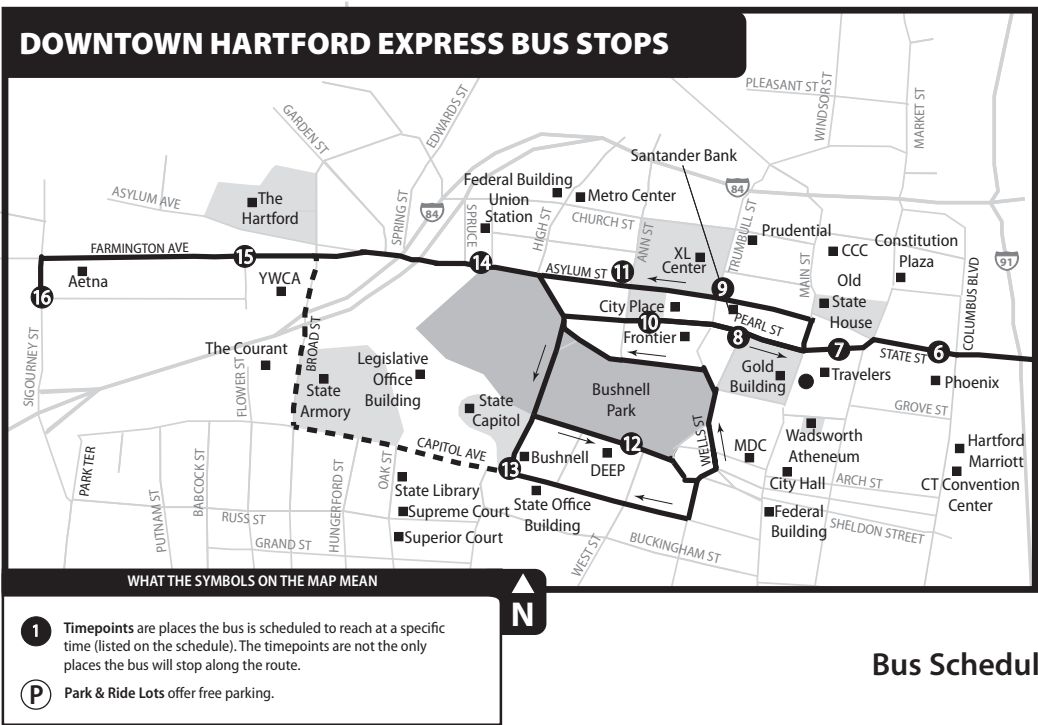

917 VERNON—TOLLAND EXPRESS

ZONES TRAVELED	ONE-WAY FARE
Within Zone A Only	Zone 2 Express (\$3.20)
Within Zone B Only	Zone 2 Express (\$3.20)
Within Zone C Only	Zone 2 Express (\$3.20)
Between Zones A & B	Zone 2 Express (\$3.20)
Between Zones B & C	Zone 2 Express (\$3.20)
Between Zones A & C	Zone 3 Express (\$4.10)

WHAT THE SYMBOLS ON THE MAP MEAN

1 Timepoints are places the bus is scheduled to reach at a specific time (listed on the schedule). The timepoints are not the only places the bus will stop along the route.

P Park & Ride Lots offer free parking.

NOTE: Express Route #901-915 31-Day Passes are only accepted on Express Route #917-950 buses **after** they have been stamped with an expiration date by a CTtransit farebox.

Downtown Hartford See inset for bus stops