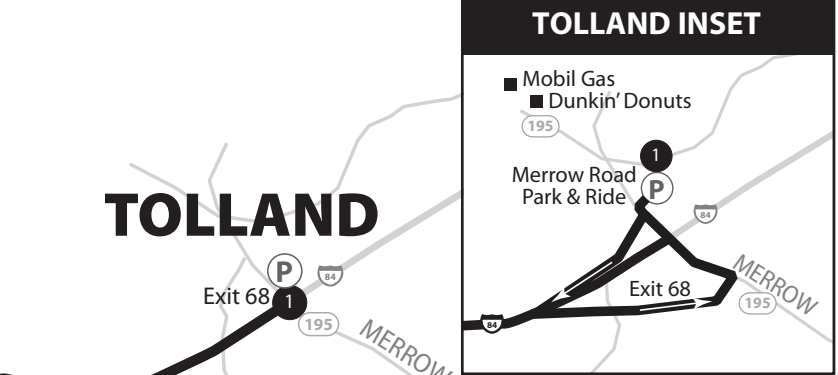

917 VERNON—TOLLAND EXPRESS

ZONES TRAVELED	ONE-WAY FARE
Within Zone A Only	Zone 2 Express (\$3.20)
Within Zone B Only	Zone 2 Express (\$3.20)
Within Zone C Only	Zone 2 Express (\$3.20)
Between Zones A & B	Zone 2 Express (\$3.20)
Between Zones B & C	Zone 2 Express (\$3.20)
Between Zones A & C	Zone 3 Express (\$4.10)

WHAT THE SYMBOLS ON THE MAP MEAN

1 Timepoints are places the bus is scheduled to reach at a specific time (listed on the schedule). The timepoints are not the only places the bus will stop along the route.

10-Ride tickets for Express Routes #901-915 **cannot** be used on Express Route #917-950 buses.

CTtransit Express Route #901-915 buses honor Route #917-950 10-ride tickets and monthly passes at all times.

Downtown Hartford See inset for bus stops