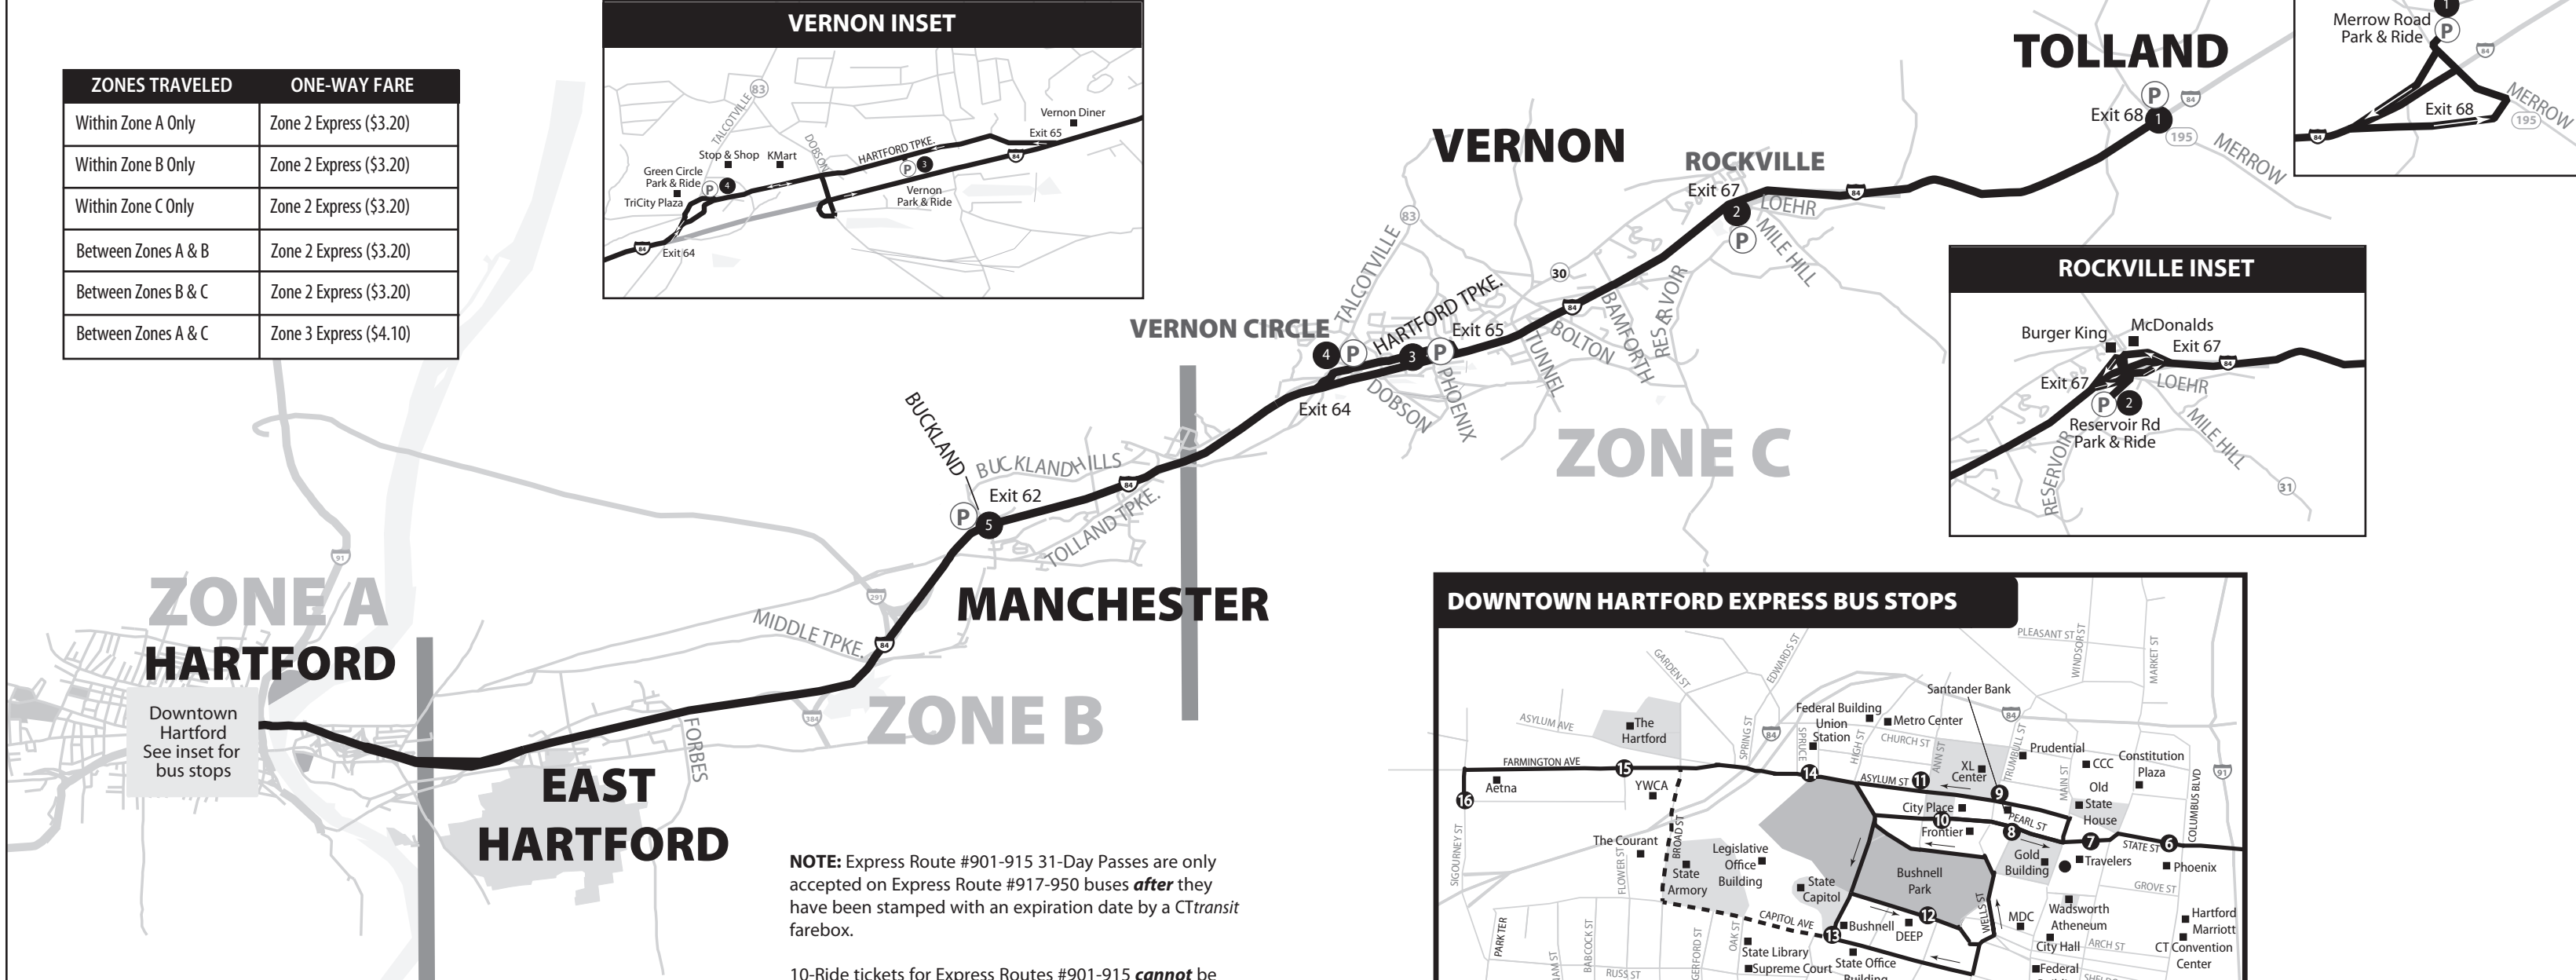

917 VERNON—TOLLAND EXPRESS

ZONES TRAVELED	ONE-WAY FARE
Within Zone A Only	Zone 2 Express (\$3.20)
Within Zone B Only	Zone 2 Express (\$3.20)
Within Zone C Only	Zone 2 Express (\$3.20)
Between Zones A & B	Zone 2 Express (\$3.20)
Between Zones B & C	Zone 2 Express (\$3.20)
Between Zones A & C	Zone 3 Express (\$4.10)

WHAT THE SYMBOLS ON THE MAP MEAN

1 Timepoints are places the bus is scheduled to reach at a specific time (listed on the schedule). The timepoints are not the only places the bus will stop along the route.

P Park & Ride Lots offer free parking.

NOTE: Express Route #901-915 31-Day Passes are only accepted on Express Route #917-950 buses **after** they have been stamped with an expiration date by a CTtransit farebox.

Downtown Hartford See inset for bus stops