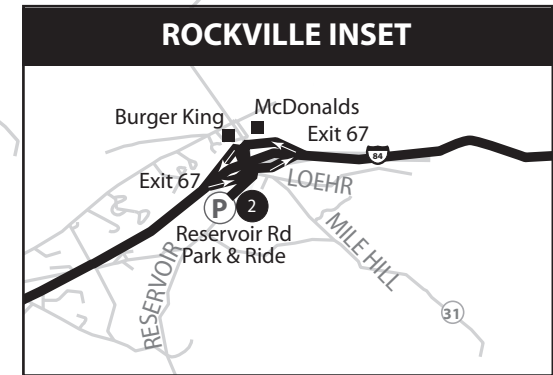

917 VERNON—TOLLAND EXPRESS

ZONES TRAVELED	ONE-WAY FARE
Within Zone A Only	Zone 2 Express (\$3.20)
Within Zone B Only	Zone 2 Express (\$3.20)
Within Zone C Only	Zone 2 Express (\$3.20)
Between Zones A & B	Zone 2 Express (\$3.20)
Between Zones B & C	Zone 2 Express (\$3.20)
Between Zones A & C	Zone 3 Express (\$4.10)

WHAT THE SYMBOLS ON THE MAP MEAN

1 Timepoints are places the bus is scheduled to reach at a specific time (listed on the schedule). The timepoints are not the only places the bus will stop along the route.

P Park & Ride Lots offer free parking.

NOTE: Express Route #901-915 31-Day Passes are only accepted on Express Route #917-950 buses **after** they have been stamped with an expiration date by a CTtransit farebox.

Downtown Hartford See inset for bus stops