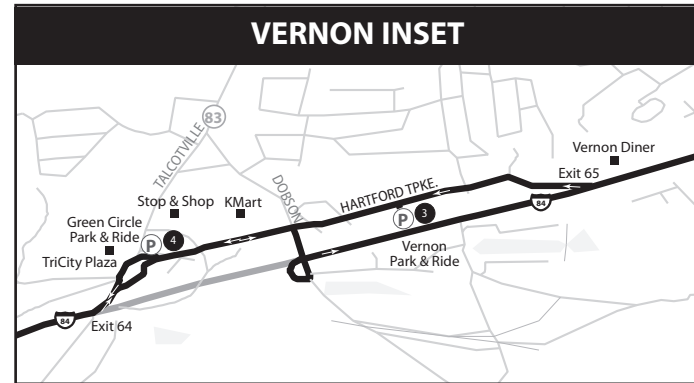

917 VERNON—TOLLAND EXPRESS

ZONES TRAVELED	ONE-WAY FARE
Within Zone A Only	Zone 2 Express (\$3.20)
Within Zone B Only	Zone 2 Express (\$3.20)
Within Zone C Only	Zone 2 Express (\$3.20)
Between Zones A & B	Zone 2 Express (\$3.20)
Between Zones B & C	Zone 2 Express (\$3.20)
Between Zones A & C	Zone 3 Express (\$4.10)

WHAT THE SYMBOLS ON THE MAP MEAN

1 Timepoints are places the bus is scheduled to reach at a specific time (listed on the schedule). The timepoints are not the only places the bus will stop along the route.

P Park & Ride Lots offer free parking.

NOTE: Express Route #901-915 31-Day Passes are only accepted on Express Route #917-950 buses **after** they have been stamped with an expiration date by a CTtransit farebox.

Downtown Hartford See inset for bus stops