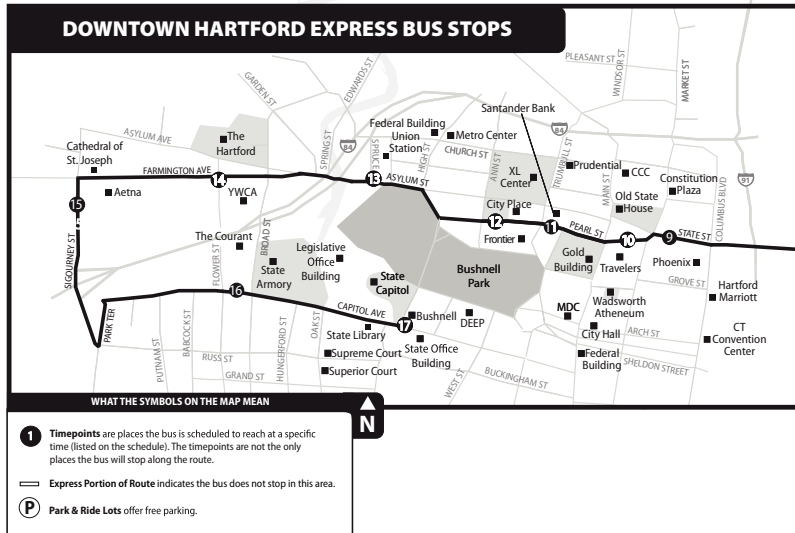

918 WILLIMANTIC—COVENTRY EXPRESS

Bus Schedule Effective August 1, 2019

918 Willimantic Express
918C Coventry Express

ZONES TRAVELED	ONE-WAY FARE
Between Zones A & B	2 Zones Express (\$3.20)
Between Zones A & C	3 Zones Express (\$4.10)
Between Zones B & C	2 Zones Express (\$3.20)
Between Zones B & D	3 Zones Express (\$4.10)
Between Zones C & D	2 Zones Express (\$3.20)

Minimum one-way fare for travel within the same zone is 2 Zones Express, \$3.20.