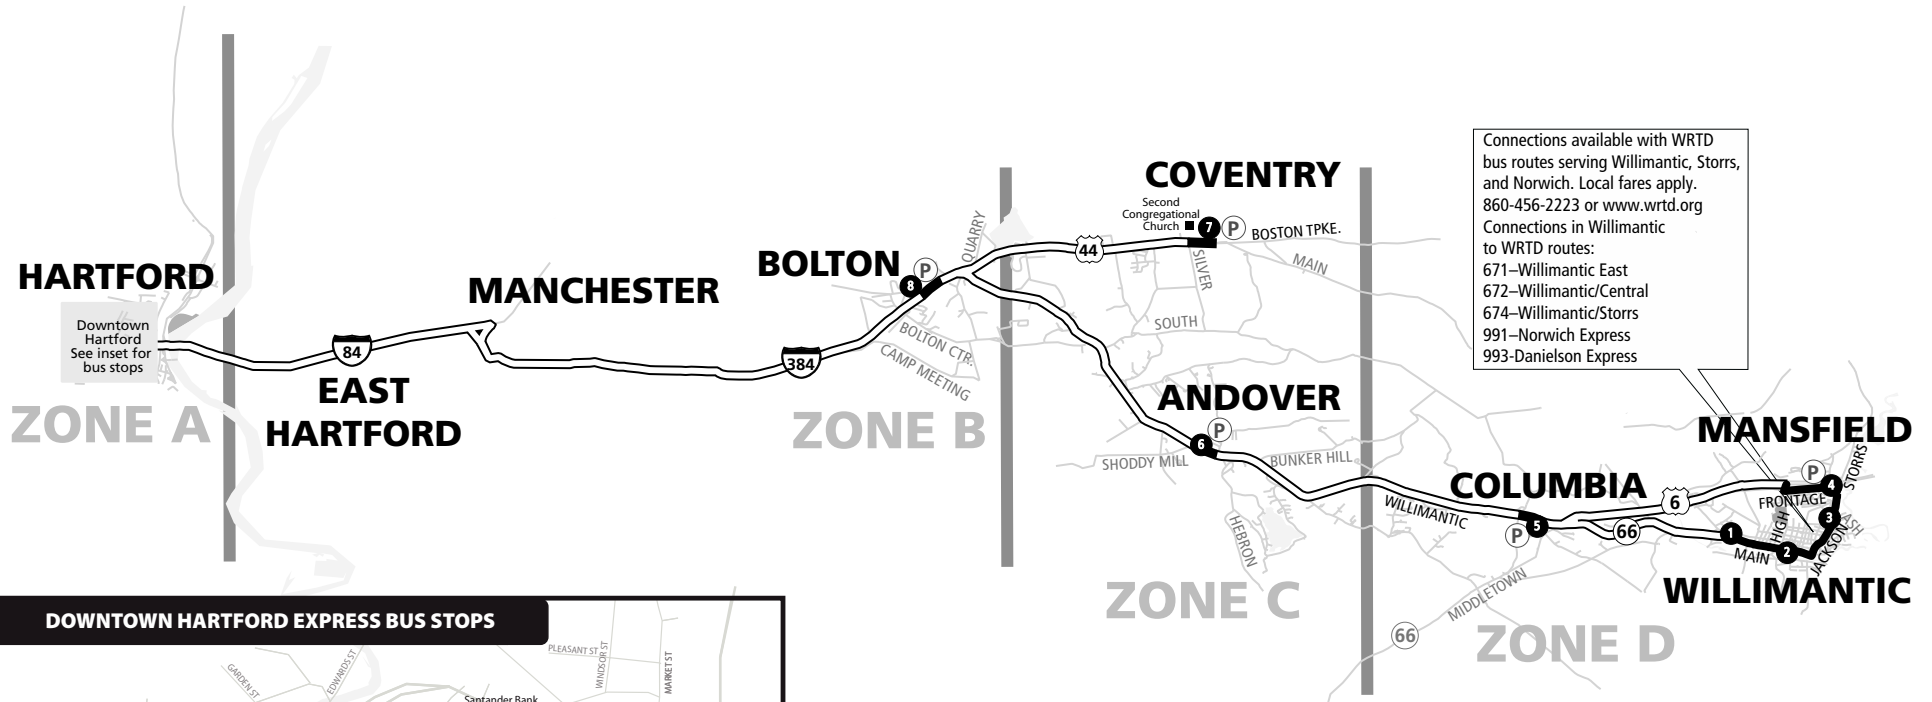

918 WILLIMANTIC—COVENTRY EXPRESS

Bus Schedule Effective August 1, 2019

918 Willimantic Express
918C Coventry Express

ZONES TRAVELED	ONE-WAY FARE
Between Zones A & B	2 Zones Express (\$3.20)
Between Zones A & C	3 Zones Express (\$4.10)
Between Zones B & C	2 Zones Express (\$3.20)
Between Zones B & D	3 Zones Express (\$4.10)
Between Zones C & D	2 Zones Express (\$3.20)

Minimum one-way fare for travel within the same zone is 2 Zones Express, \$3.20.