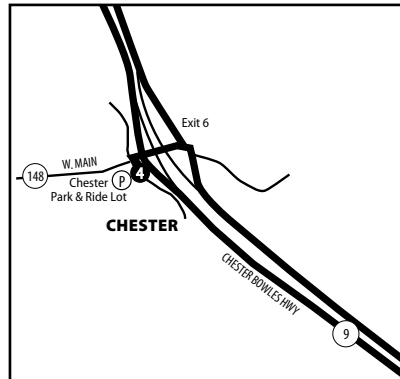

921 MIDDLETOWN—OLD SAYBROOK EXPRESS

Bus Schedule Effective August 22, 2021

OLD SAYBROOK

CHESTER

ESSEX

MIDDLETOWN

HARTFORD