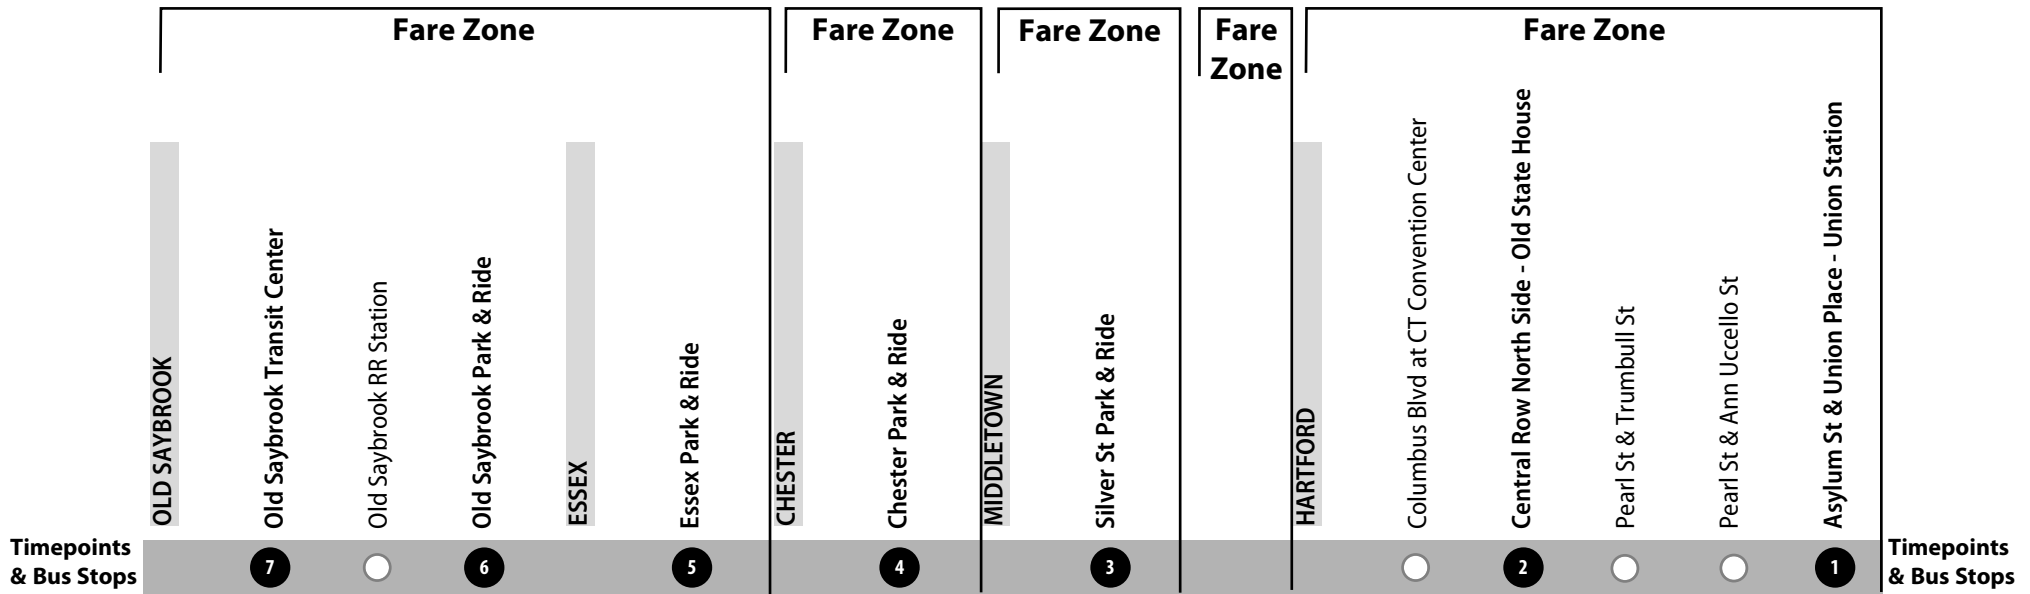

# 921 MIDDLETOWN—OLD SAYBROOK EXPRESS

Bus Schedule Effective August 22, 2021

## OLD SAYBROOK

## HARTFORD

**WHAT THE SYMBOLS ON THE MAP MEAN**

-  Timepoints are places the bus is scheduled to reach at a specific time (listed on the schedule). The timepoints are not the only places the bus will stop along the route.
-  Park & Ride Lots offer free parking.
-  Bus Stop

<b>ZONES TRAVELED</b>	<b>ONE-WAY FARE</b>
3 Zones	\$4.10
4 Zones	\$5.00
5 Zones	\$6.00
Minimum fare for travel within one zone is \$3.20	