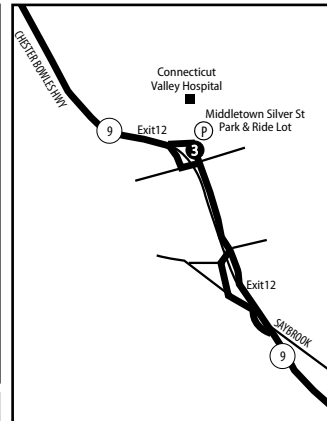

# 921 MIDDLETOWN—OLD SAYBROOK EXPRESS

Bus Schedule Effective August 22, 2021

## OLD SAYBROOK

## MIDDLETOWN

## HARTFORD

**WHAT THE SYMBOLS ON THE MAP MEAN**

-  Timepoints are places the bus is scheduled to reach at a specific time (listed on the schedule). The timepoints are not the only places the bus will stop along the route.
-  Park & Ride Lots offer free parking.
-  Bus Stop