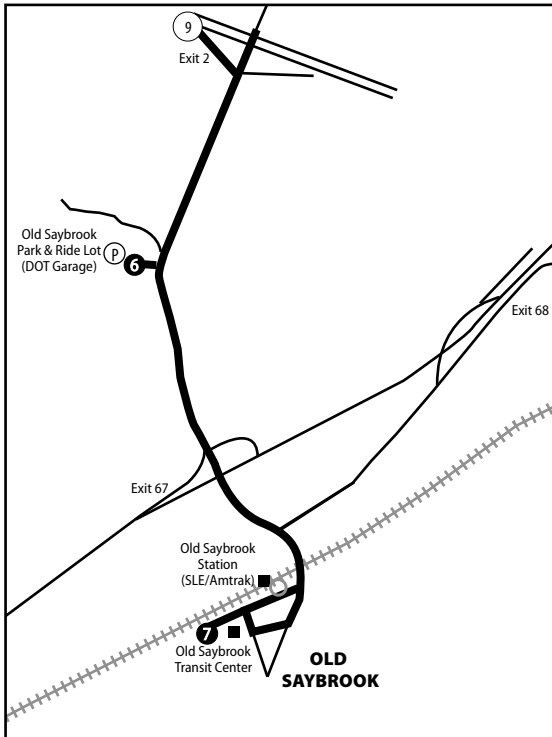

# 921 MIDDLETOWN—OLD SAYBROOK EXPRESS

Bus Schedule Effective August 22, 2021

## OLD SAYBROOK