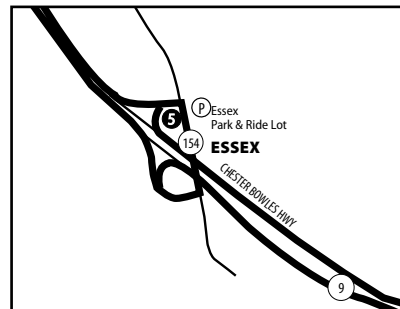

921 MIDDLETOWN—OLD SAYBROOK EXPRESS

Bus Schedule Effective August 22, 2021

OLD SAYBROOK

CHESTER

ESSEX

MIDDLETOWN

HARTFORD