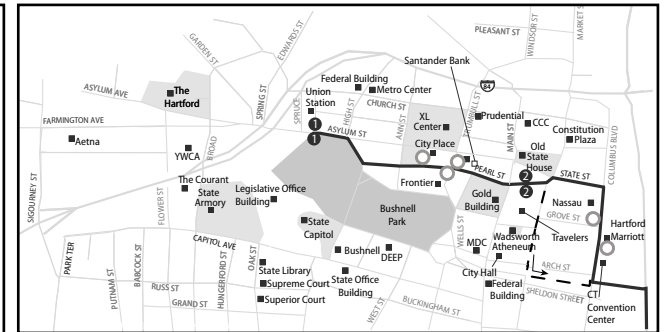

## OLD SAYBROOK

## CHESTER

## MIDDLETOWN

## HARTFORD

**WHAT THE SYMBOLS ON THE MAP MEAN**

-  Timepoints are places the bus is scheduled to reach at a specific time (listed on the schedule). The timepoints are not the only places the bus will stop along the route.
-  Park & Ride Lots offer free parking.
-  Bus Stop