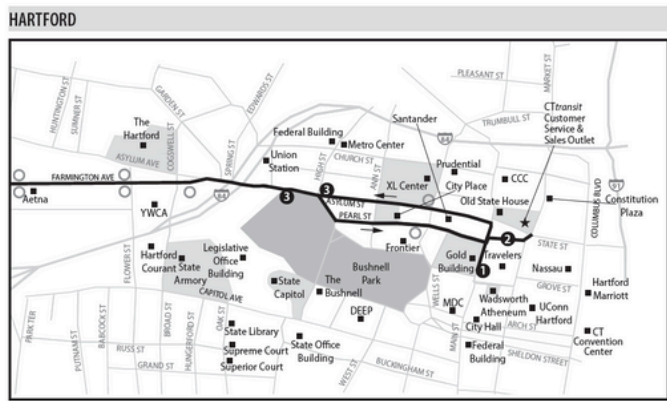

**WHAT THE SYMBOLS ON THE MAP MEAN**

- 1 Timepoints are places the bus is scheduled to reach at a specific time (listed on the schedule). The timepoints are not the only places the bus will stop along the route.
- P Park & Ride Lots offer free parking.
- Bus Stop

ZONES TRAVELED	ONE-WAY FARE
2 Zones	\$3.20
3 Zones	\$4.10

Minimum fare for travel within one zone is \$3.20

**CTfastrak DOWNTOWN NEW BRITAIN STATION**

**BAY ASSIGNMENTS**

NORTH PLATFORM	SOUTH PLATFORM
5 923 Bristol Express	M 505 Burrill Street
928 Waterbury Express	N 506 Farmington Avenue
1 511 Meriden via Berlin RR Station	P 507 Oak Street
512 Berlin Turnpike via Berlin RR Station	Q 509 East Street
513 Cromwell via Berlin RR Station	R 928 Hartford Express

**CTfastrak PLATFORM**

A 101 Hartford	M 41 Hartford via Newington Center
B 102 Bristol	X HNB Hartford via I-84
C 128 Hartford via Westfarms	Y 501 Arch Street
	V 502 Bristol
	W 503 Corbin Avenue
	Z 510 South Street