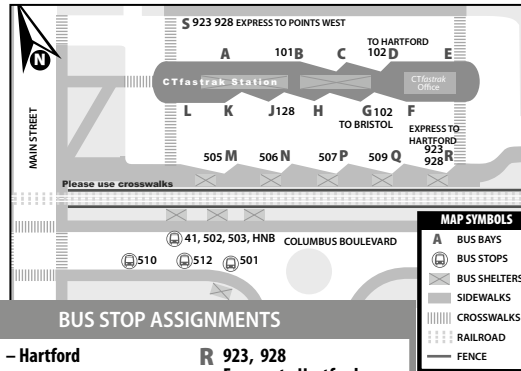

923 BRISTOL EXPRESS

Operates between downtown Bristol and Hartford, via CTfastrak

Bus Schedule Effective August 22, 2021

Timepoints & Bus Stops	Fare Zone	Fare Zone	Fare Zone	Timepoints & Bus Stops
8	BRISTOL	NEW BRITAIN	HARTFORD	8
7	Hope St & North Main St	CTfastrak Downtown New Britain Station - Bay R (to Htfd) CTfastrak Downtown New Britain Station - Bay S (to Bristol)	CTfastrak Sigourney St Station - Platform C (to Htfd) CTfastrak Sigourney St Station - Platform D (to Bristol)	7
6	Lake St Park & Ride Todd St Park & Ride		Sigourney St at Aetna the University Center	6
5			Farmington Ave at Aetna St. Joseph's Cathedral	5
4			Farmington Ave & Flower St Asylum Place	4
3			Farmington Ave & Garden St (inbound only)	3
2			Asylum St at Bushnell Park Asylum St & High St	2
1			Pearl St & Trumbull St Asylum St & Trumbull St	1
			Central Row South Side - Travelers	
			Main St & Atheneum Sq - Travelers	

CTFASTRAK STATION NEW BRITAIN

BUS STOP ASSIGNMENTS

B 101 – Hartford	R 923, 928 Express to Hartford
D 102 – Hartford	S 923, 928 Express to Points West
J 128 – Hartford via Westfarms	41, 502, 503, HNB Columbus Blvd North Side
G 102 – Bristol	501, 510, 512 Columbus Blvd South Side
M 505 – Burritt St	
N 506 – Farmington Ave	
P 507 – Oak St	
Q 509 – East St	