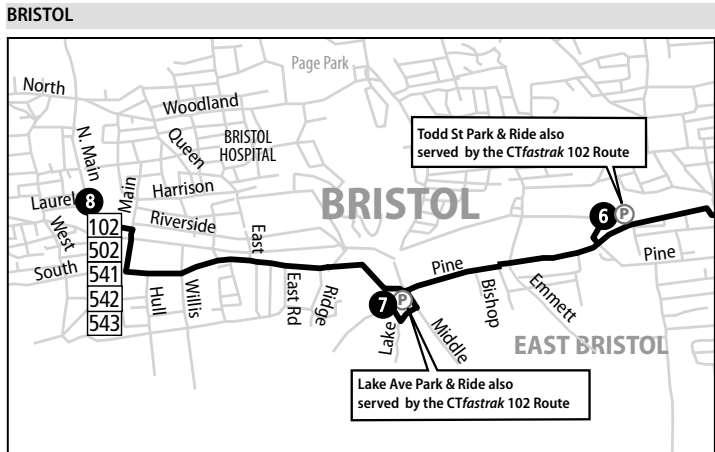

923 BRISTOL EXPRESS

Operates between downtown Bristol and Hartford, via CTfastrak

Bus Schedule Effective August 22, 2021

Timepoints & Bus Stops	Fare Zone	Fare Zone	Fare Zone	Timepoints & Bus Stops
8	BRISTOL	NEW BRITAIN	HARTFORD	8
7	Hope St & North Main St	CTfastrak Downtown New Britain Station - Bay R (to Htfd) CTfastrak Downtown New Britain Station - Bay S (to Bristol)	CTfastrak Sigourney St Station - Platform C (to Htfd) CTfastrak Sigourney St Station - Platform D (to Bristol)	7
6	Lake St Park & Ride Todd St Park & Ride		Sigourney St at Aetna the University Center	6
5			Farmington Ave at Aetna St. Joseph's Cathedral	5
4			Farmington Ave & Flower St Asylum Place	4
3			Farmington Ave & Garden St (inbound only)	3
2			Asylum St at Bushnell Park Asylum St & High St	2
1			Pearl St & Trumbull St Asylum St & Trumbull St	1
			Central Row South Side - Travelers	
			Main St & Atheneum Sq - Travelers	

CTFASTRAK STATION NEW BRITAIN

BUS STOP ASSIGNMENTS

B 101 – Hartford	R 923, 928 Express to Hartford
D 102 – Hartford	S 923, 928 Express to Points West
J 128 – Hartford via Westfarms	41, 502, 503, HNB Columbus Blvd North Side
G 102 – Bristol	501, 510, 512 Columbus Blvd South Side
M 505 – Burritt St	
N 506 – Farmington Ave	
P 507 – Oak St	
Q 509 – East St	

HARTFORD