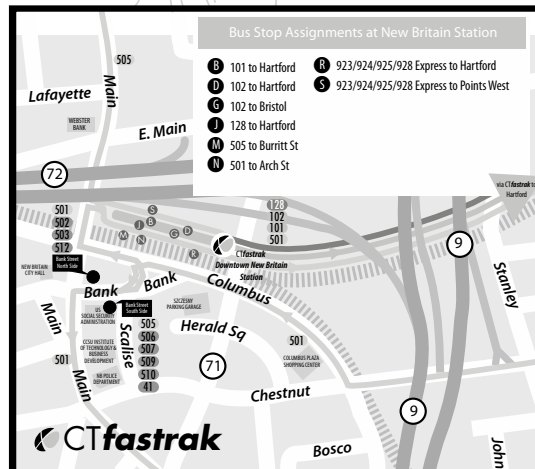

## WHAT THE SYMBOLS ON THE MAP MEAN

**1** Timepoints are places the bus is scheduled to reach at a specific time (listed on the schedule). The timepoints are not the only places the bus will stop along the route.

**P** Park & Ride Lots offer free parking

## DOWNTOWN HARTFORD EXPRESS BUS STOPS

Map not to scale

ZONES TRAVELED	ONE-WAY FARE
Between Zones A & B	No stops
Between Zones A & C	3 Zones Express (\$4.10)
Between Zones A & D	4 Zones Express (\$5.00)

Minimum one-way fare for travel within the same zone is 2 Zones Express, \$3.20.

**NOTE:** Magnetically encoded 31-Day Passes are only accepted on Express Route #918, 919, and 950 buses **after** they have been stamped with an expiration date by a CTtransit farebox.