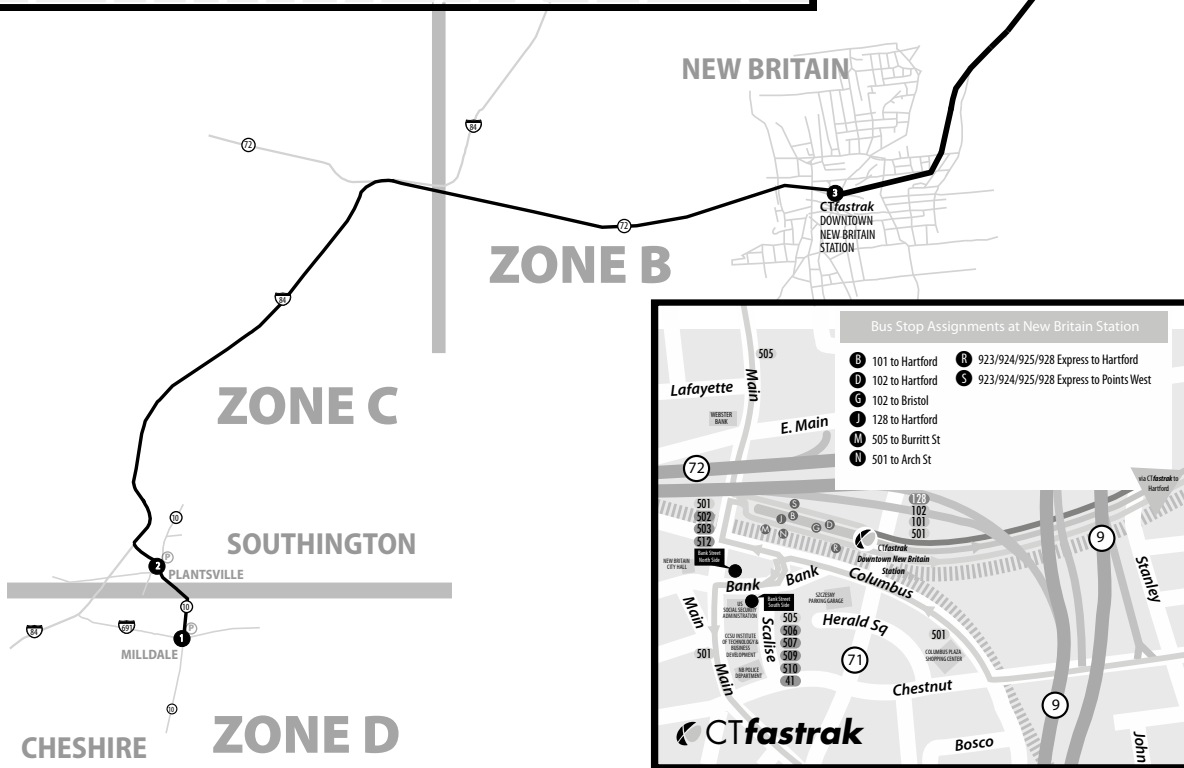

## WHAT THE SYMBOLS ON THE MAP MEAN

**1** Timepoints are places the bus is scheduled to reach at a specific time (listed on the schedule). The timepoints are not the only places the bus will stop along the route.

## DOWNTOWN HARTFORD EXPRESS BUS STOPS

Map not to scale

ZONES TRAVELED	ONE-WAY FARE
Between Zones A & B	No stops
Between Zones A & C	3 Zones Express (\$4.10)
Between Zones A & D	4 Zones Express (\$5.00)

Minimum one-way fare for travel within the same zone is 2 Zones Express, \$3.20.

**NOTE:** Magnetically encoded 31-Day Passes are only accepted on Express Route #918, 919, and 950 buses **after** they have been stamped with an expiration date by a CTtransit farebox.

Magnetically encoded 10-Ride tickets **cannot** be used on Express Route #918, 919, and 950 buses.

CTtransit Express Routes honor Route #918, 919, and 950 10-Ride tickets and monthly passes at all times.