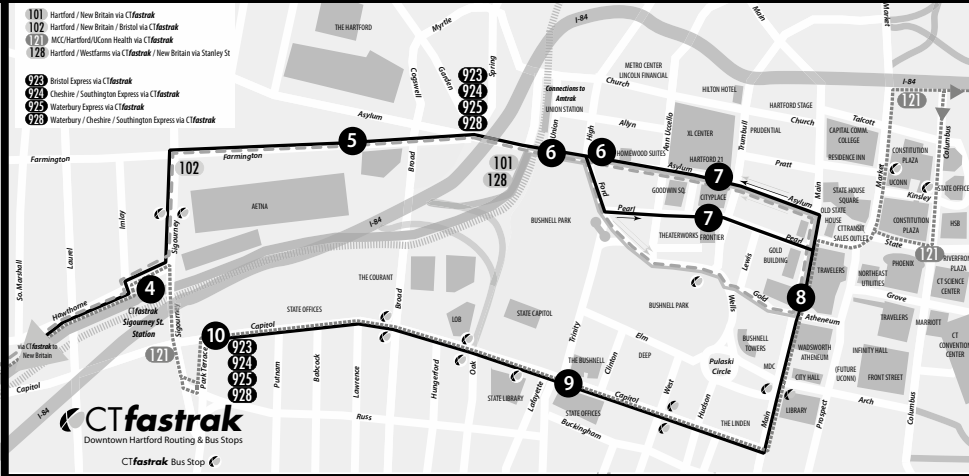

## WHAT THE SYMBOLS ON THE MAP MEAN

**1** Timepoints are places the bus is scheduled to reach at a specific time (listed on the schedule). The timepoints are not the only places the bus will stop along the route.

## DOWNTOWN HARTFORD EXPRESS BUS STOPS

Map not to scale

ZONES TRAVELED	ONE-WAY FARE
Between Zones A & B	No stops
Between Zones A & C	3 Zones Express (\$4.10)
Between Zones A & D	4 Zones Express (\$5.00)

Minimum one-way fare for travel within the same zone is 2 Zones Express, \$3.20.

**NOTE:** Magnetically encoded 31-Day Passes are only accepted on Express Route #918, 919, and 950 buses **after** they have been stamped with an expiration date by a CTtransit farebox.

Magnetically encoded 10-Ride tickets **cannot** be used on Express Route #918, 919, and 950 buses.

CTtransit Express Routes honor Route #918, 919, and 950 10-Ride tickets and monthly passes at all times.