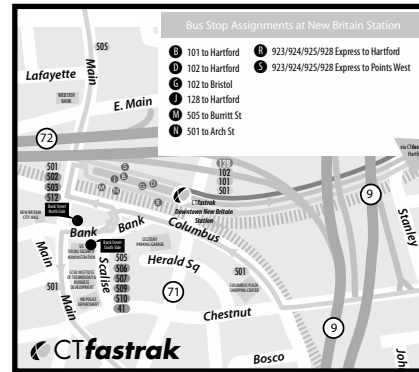

925 WATERBURY EXPRESS

Bus Schedule Updated December 2016

DOWNTOWN WATERBURY EXPRESS BUS STOPS

WHAT THE SYMBOLS ON THE MAP MEAN

- 1** Timepoints are places the bus is scheduled to reach at a specific time (listed on the schedule). The timepoints are not the only places the bus will stop along the route.
- P** Park & Ride Lots offer free parking
- Bus Stops

Map not to scale

EXPRESS BUS FARES

Travel entirely within any zone	\$3.20
Travel through two zones (A/B, B/C, C/D)	\$3.20
Travel through three zones (A/C, B/D)	\$4.10
Travel through four zones (A/D)	\$5.00

NOTE: Magnetically encoded 31-Day Passes are only accepted on Express Route #918, 919, and 950 buses **after** they have been stamped with an expiration date by a CTtransit farebox.

Magnetically encoded 10-Ride tickets **cannot** be used on Express Route #918, 919, and 950 buses.

CTtransit Express Routes honor Route #918, 919, and 950 10-Ride tickets and monthly passes at all times.