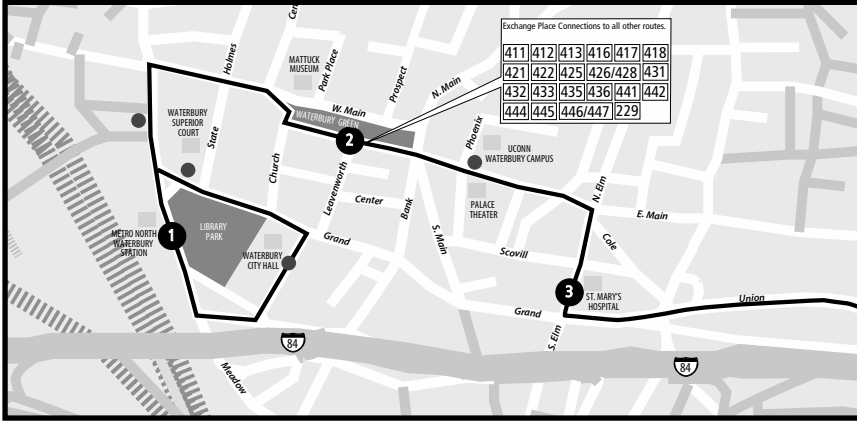

925 WATERBURY EXPRESS

Bus Schedule Updated December 2016

DOWNTOWN WATERBURY EXPRESS BUS STOPS

WHAT THE SYMBOLS ON THE MAP MEAN

- 1** Timepoints are places the bus is scheduled to reach at a specific time (listed on the schedule). The timepoints are not the only places the bus will stop along the route.
- P** Park & Ride Lots offer free parking
- Bus Stops

Map not to scale

EXPRESS BUS FARES

Travel entirely within any zone	\$3.20
Travel through two zones (A/B, B/C, C/D)	\$3.20
Travel through three zones (A/C, B/D)	\$4.10
Travel through four zones (A/D)	\$5.00

NOTE: Magnetically encoded 31-Day Passes are only accepted on Express Route #918, 919, and 950 buses **after** they have been stamped with an expiration date by a CTtransit farebox.

Magnetically encoded 10-Ride tickets **cannot** be used on Express Route #918, 919, and 950 buses.

CTtransit Express Routes honor Route #918, 919, and 950 10-Ride tickets and monthly passes at all times.