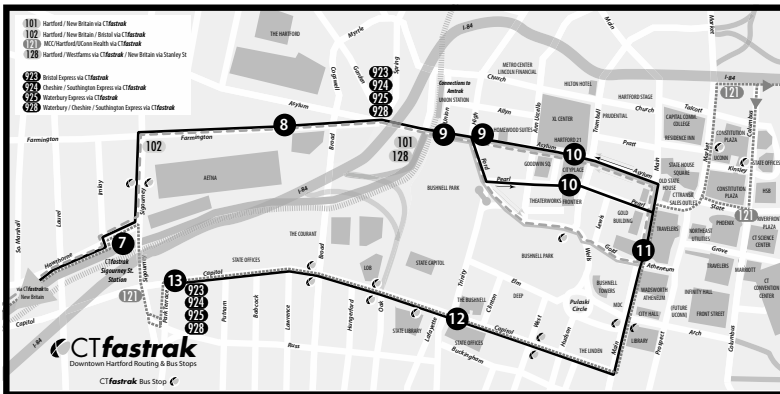

925 WATERBURY EXPRESS

Bus Schedule Updated December 2016

DOWNTOWN WATERBURY EXPRESS BUS STOPS

WHAT THE SYMBOLS ON THE MAP MEAN

- 1** Timepoints are places the bus is scheduled to reach at a specific time (listed on the schedule). The timepoints are not the only places the bus will stop along the route.
- P** Park & Ride Lots offer free parking
- Bus Stops

Map not to scale

EXPRESS BUS FARES

Travel entirely within any zone	\$3.20
Travel through two zones (A/B, B/C, C/D)	\$3.20
Travel through three zones (A/C, B/D)	\$4.10
Travel through four zones (A/D)	\$5.00

NOTE: Magnetically encoded 31-Day Passes are only accepted on Express Route #918, 919, and 950 buses **after** they have been stamped with an expiration date by a CTtransit farebox.

Magnetically encoded 10-Ride tickets **cannot** be used on Express Route #918, 919, and 950 buses.

CTtransit Express Routes honor Route #918, 919, and 950 10-Ride tickets and monthly passes at all times.