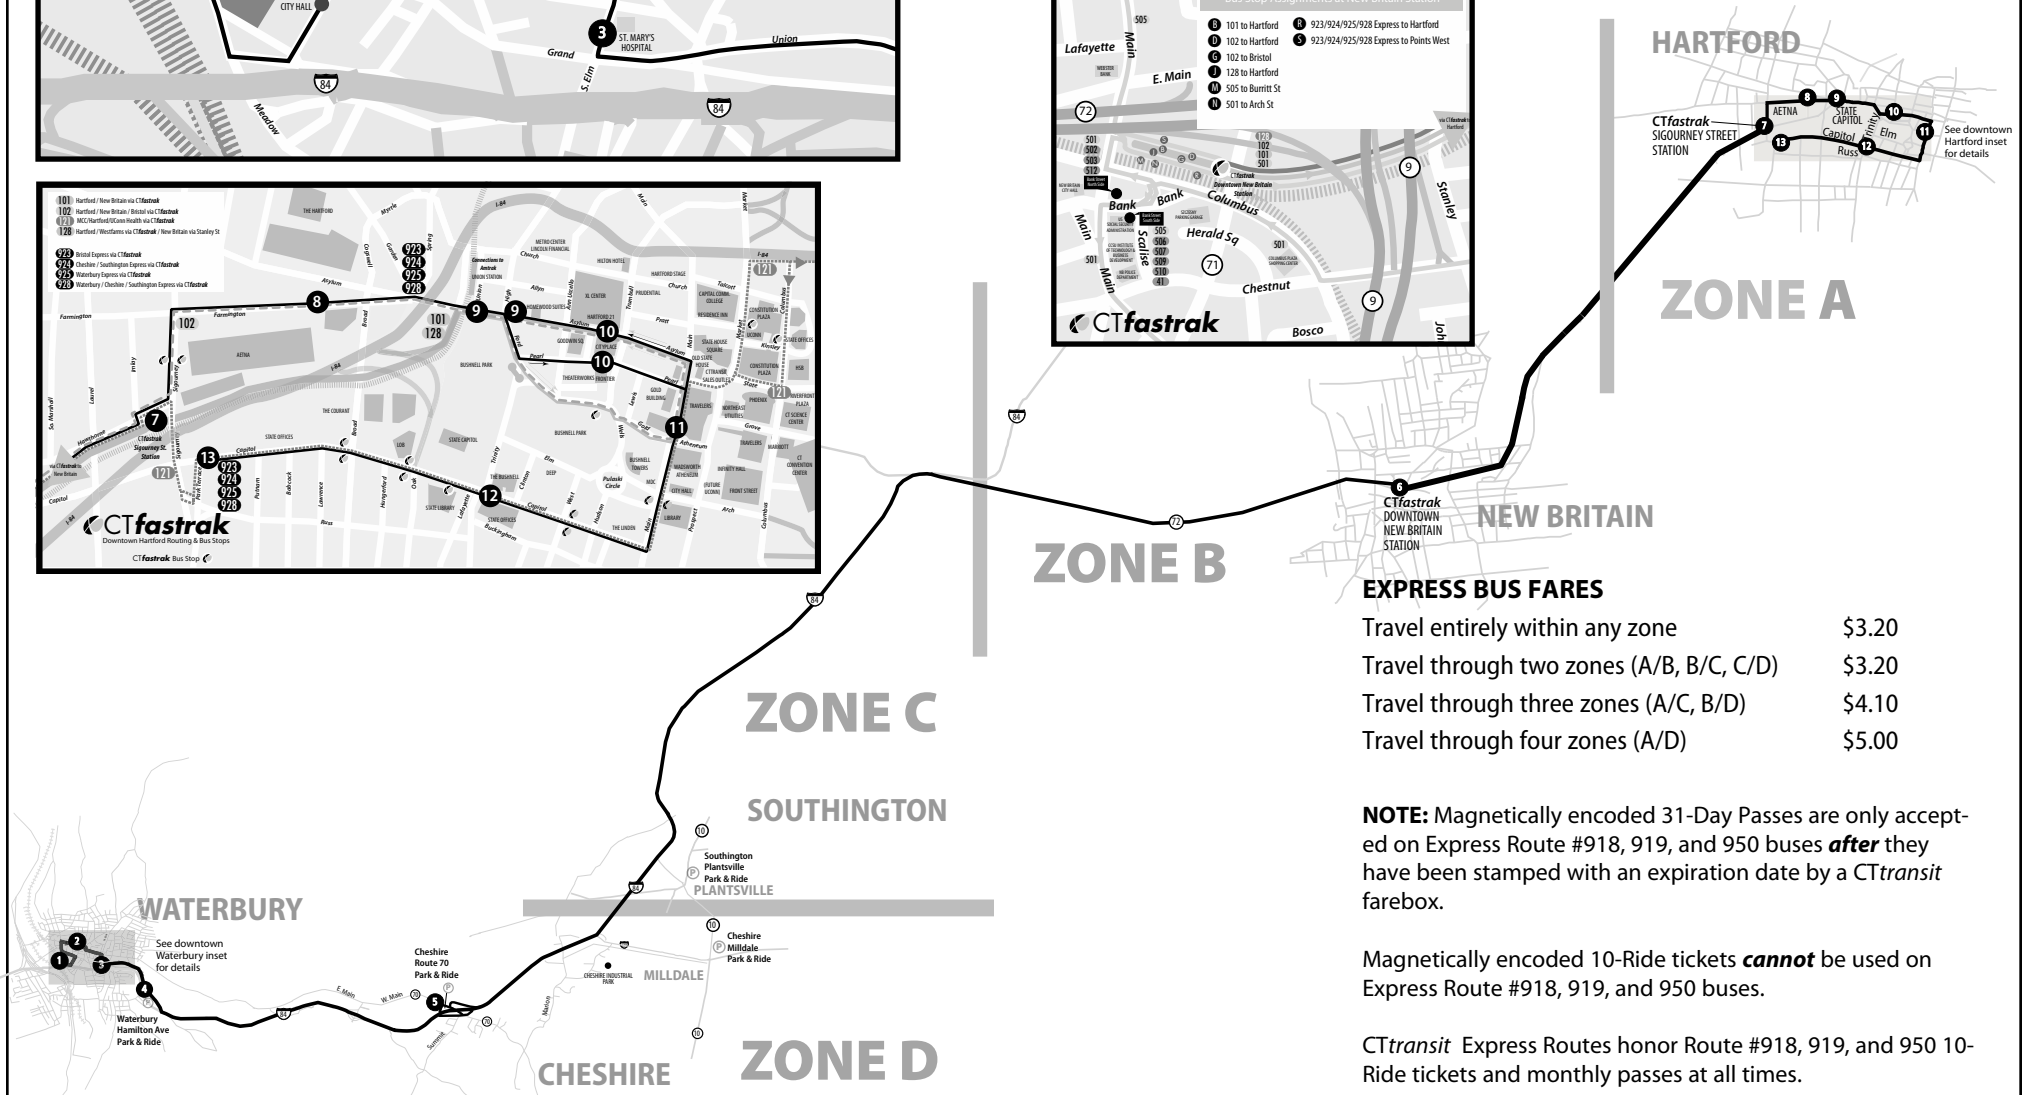

925 WATERBURY EXPRESS

Bus Schedule Updated December 2016

DOWNTOWN WATERBURY EXPRESS BUS STOPS

WHAT THE SYMBOLS ON THE MAP MEAN

- 1** Timepoints are places the bus is scheduled to reach at a specific time (listed on the schedule). The timepoints are not the only places the bus will stop along the route.
- P** Park & Ride Lots offer free parking
- Bus Stops

Map not to scale

EXPRESS BUS FARES

Travel entirely within any zone	\$3.20
Travel through two zones (A/B, B/C, C/D)	\$3.20
Travel through three zones (A/C, B/D)	\$4.10
Travel through four zones (A/D)	\$5.00

NOTE: Magnetically encoded 31-Day Passes are only accepted on Express Route #918, 919, and 950 buses **after** they have been stamped with an expiration date by a CTtransit farebox.

Magnetically encoded 10-Ride tickets **cannot** be used on Express Route #918, 919, and 950 buses.

CTtransit Express Routes honor Route #918, 919, and 950 10-Ride tickets and monthly passes at all times.