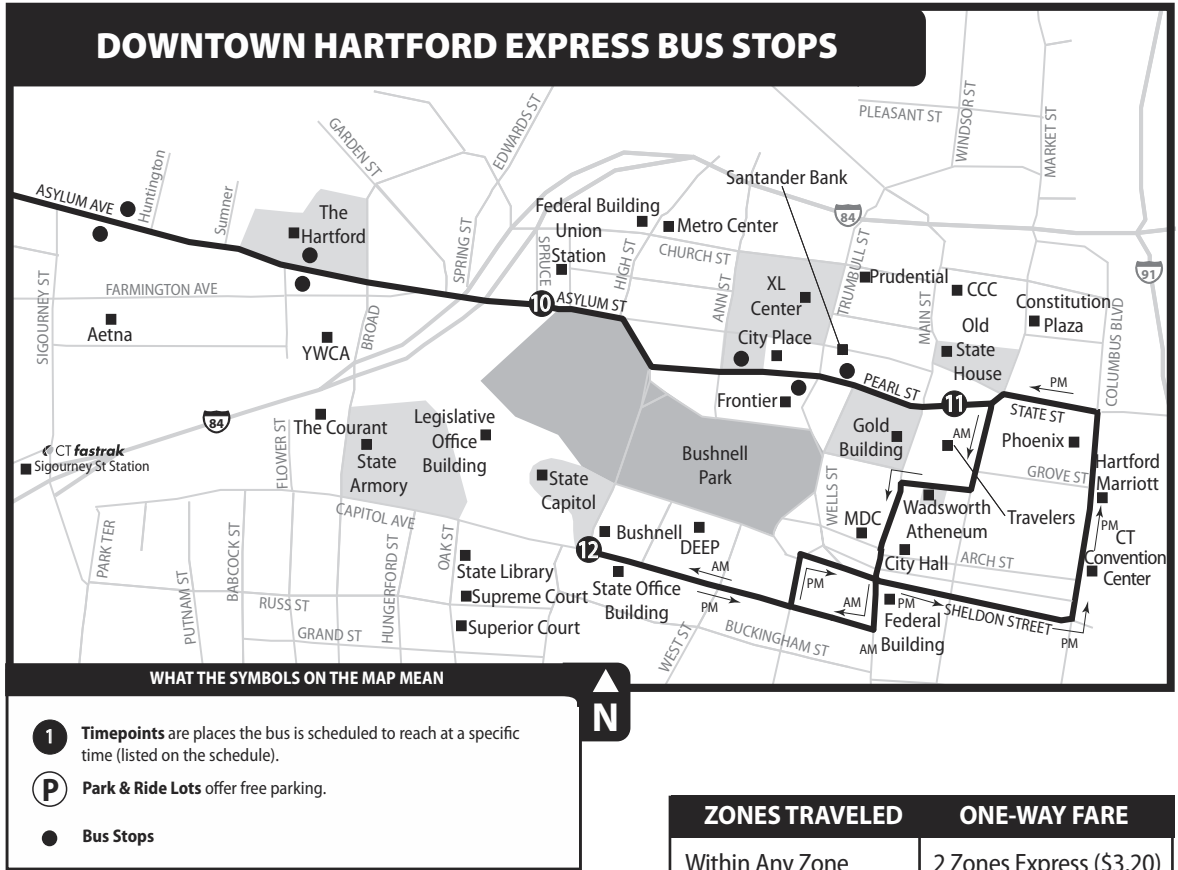

926 WINSTED EXPRESS

927 TORRINGTON EXPRESS

Bus Schedule Effective May 19, 2019

Routes 926 & 927 drop off at the following bus stops upon request inbound to Hartford and pick up at these stops upon request outbound to Winsted/Torrington only:

- Farmington Valley Mall, Albany Tpke. & Secret Lake Rd. (Canton)
- Albany Tpke. at Staples/McDonalds (Simsbury)
- Albany Tpke. at Walmart/Goodwill (Avon)
- Avon Center, West Main St. & Simsbury Rd. (Avon)

Service to/from Hartford & West Hartford from these stops is provided by Route 901.

Buses make no stops in Zone C.