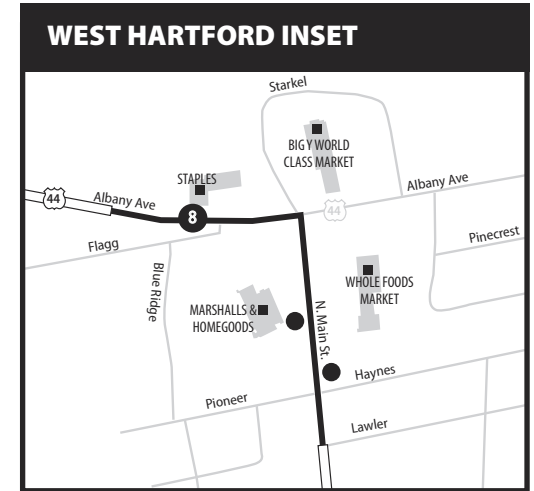

926 WINSTED EXPRESS

927 TORRINGTON EXPRESS

Bus Schedule Effective May 19, 2019

Routes 926 & 927 drop off at the following bus stops upon request inbound to Hartford and pick up at these stops upon request outbound to Winsted/Torrington only:

- Farmington Valley Mall, Albany Tpke. & Secret Lake Rd. (Canton)
- Albany Tpke. at Staples/McDonalds (Simsbury)
- Albany Tpke. at Walmart/Goodwill (Avon)
- Avon Center, West Main St. & Simsbury Rd. (Avon)

Service to/from Hartford & West Hartford from these stops is provided by Route 901.

Buses make no stops in Zone C.