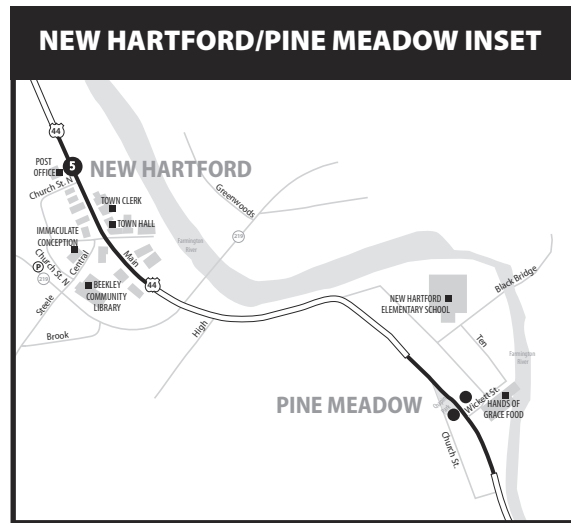

926 WINSTED EXPRESS

927 TORRINGTON EXPRESS

Bus Schedule Effective May 19, 2019

Routes 926 & 927 drop off at the following bus stops upon request inbound to Hartford and pick up at these stops upon request outbound to Winsted/Torrington only:

- Farmington Valley Mall, Albany Tpke. & Secret Lake Rd. (Canton)
- Albany Tpke. at Staples/McDonalds (Simsbury)
- Albany Tpke. at Walmart/Goodwill (Avon)
- Avon Center, West Main St. & Simsbury Rd. (Avon)

Service to/from Hartford & West Hartford from these stops is provided by Route 901.

Buses make no stops in Zone C.