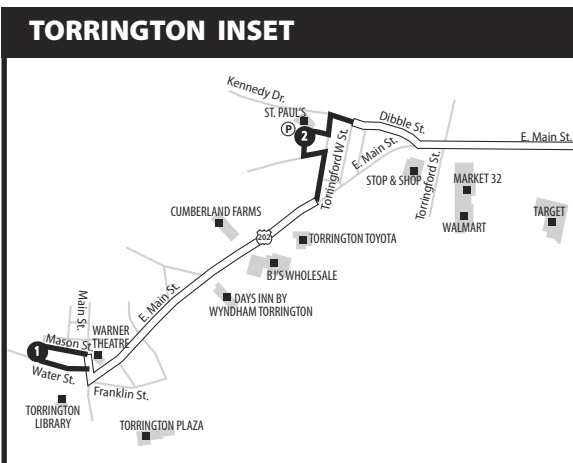

926 WINSTED EXPRESS

927 TORRINGTON EXPRESS

Bus Schedule Effective May 19, 2019

Routes 926 & 927 drop off at the following bus stops upon request inbound to Hartford and pick up at these stops upon request outbound to Winsted/Torrington only:

- Farmington Valley Mall, Albany Tpke. & Secret Lake Rd. (Canton)
- Albany Tpke. at Staples/McDonalds (Simsbury)
- Albany Tpke. at Walmart/Goodwill (Avon)
- Avon Center, West Main St. & Simsbury Rd. (Avon)

Service to/from Hartford & West Hartford from these stops is provided by Route 901.

Buses make no stops in Zone C.