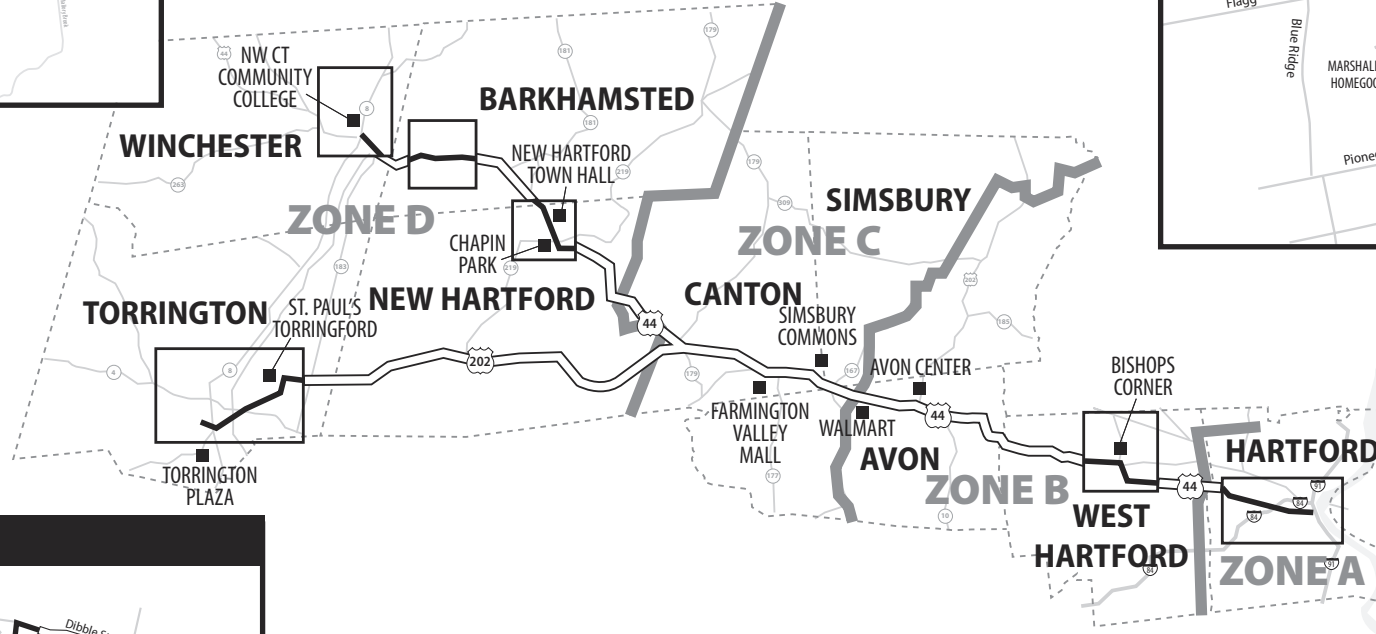

926 WINSTED EXPRESS

927 TORRINGTON EXPRESS

Bus Schedule Effective May 19, 2019

Routes 926 & 927 drop off at the following bus stops upon request inbound to Hartford and pick up at these stops upon request outbound to Winsted/Torrington only:

- Farmington Valley Mall, Albany Tpke. & Secret Lake Rd. (Canton)
- Albany Tpke. at Staples/McDonalds (Simsbury)
- Albany Tpke. at Walmart/Goodwill (Avon)
- Avon Center, West Main St. & Simsbury Rd. (Avon)

Service to/from Hartford & West Hartford from these stops is provided by Route 901.

Buses make no stops in Zone C.