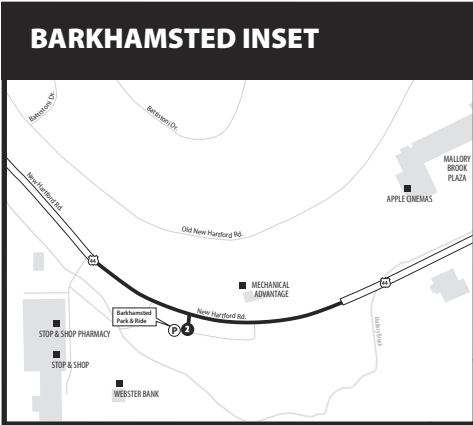

926 WINSTED EXPRESS

927 TORRINGTON EXPRESS

Bus Schedule Effective May 19, 2019

Routes 926 & 927 drop off at the following bus stops upon request inbound to Hartford and pick up at these stops upon request outbound to Winsted/Torrington only:

- Farmington Valley Mall, Albany Tpke. & Secret Lake Rd. (Canton)
- Albany Tpke. at Staples/McDonalds (Simsbury)
- Albany Tpke. at Walmart/Goodwill (Avon)
- Avon Center, West Main St. & Simsbury Rd. (Avon)

Service to/from Hartford & West Hartford from these stops is provided by Route 901.

Buses make no stops in Zone C.